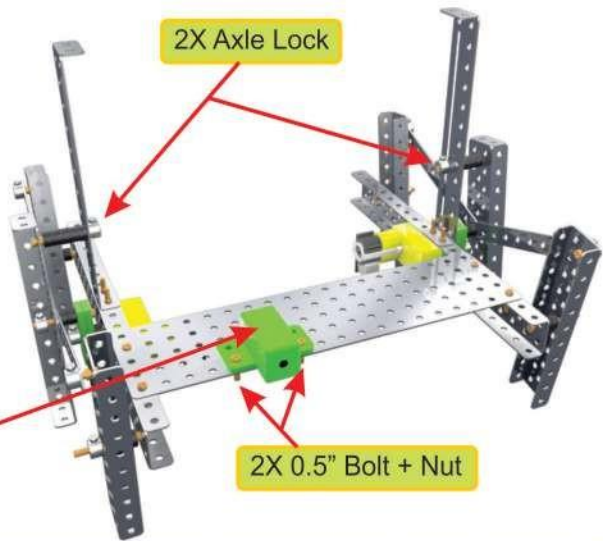

8

9

10

11

2X Axle Lock

2X L Small Bar

12

2X 1.5" Bolt

10X Spacer

13

2X Axle Lock

Light Sensor

2X 0.5" Bolt + Nut

14

Controller

Tutorial