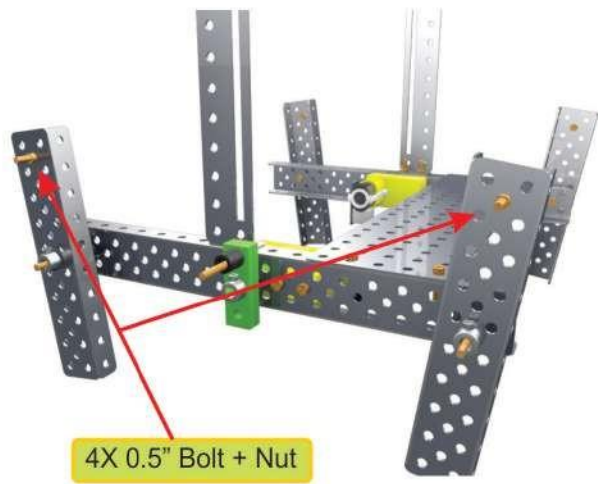

## #6 Walker

1

2

3

4

5

6

7

8

9

10

11

2X Axle Lock

2X L Small Bar

12

2X 1.5" Bolt

10X Spacer

13

2X Axle Lock

Light Sensor

2X 0.5" Bolt + Nut

14

Controller

Tutorial