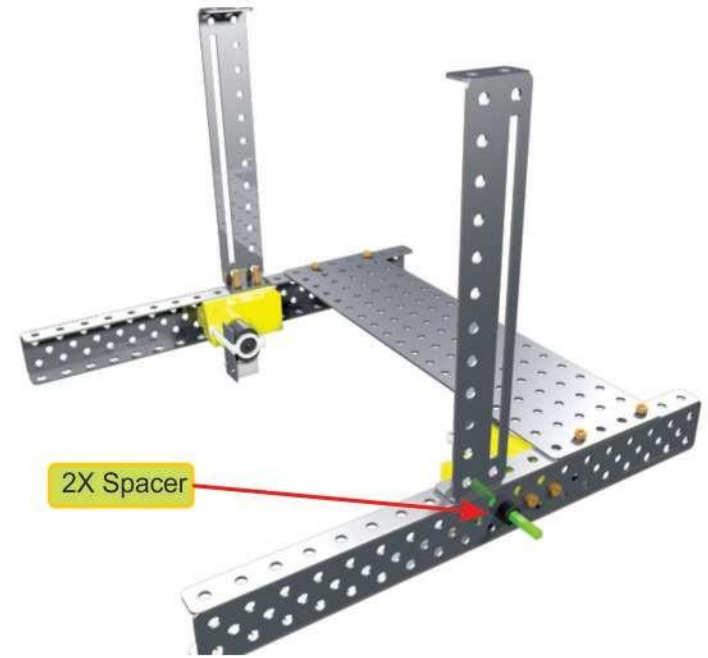

## #6 Walker

1

2

3

4

5

6

7

8

9

10

11

2X Axle Lock

2X L Small Bar

12

2X 1.5" Bolt

10X Spacer

13

2X Axle Lock

Light Sensor

2X 0.5" Bolt + Nut

14

Controller

Tutorial