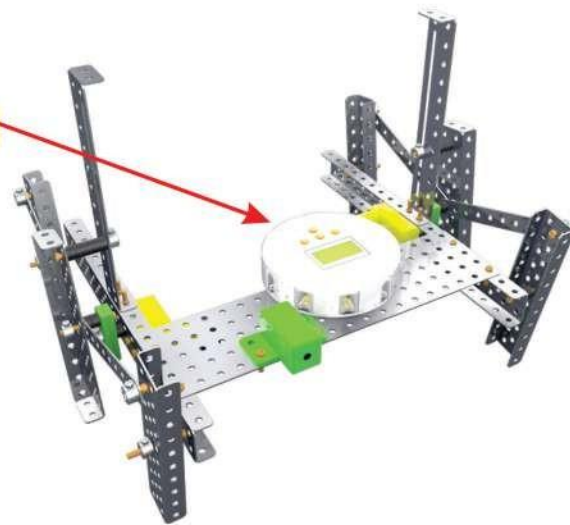

10X Spacer

13

2X Axle Lock

Light Sensor

2X 0.5" Bolt + Nut

14

Controller

Tutorial