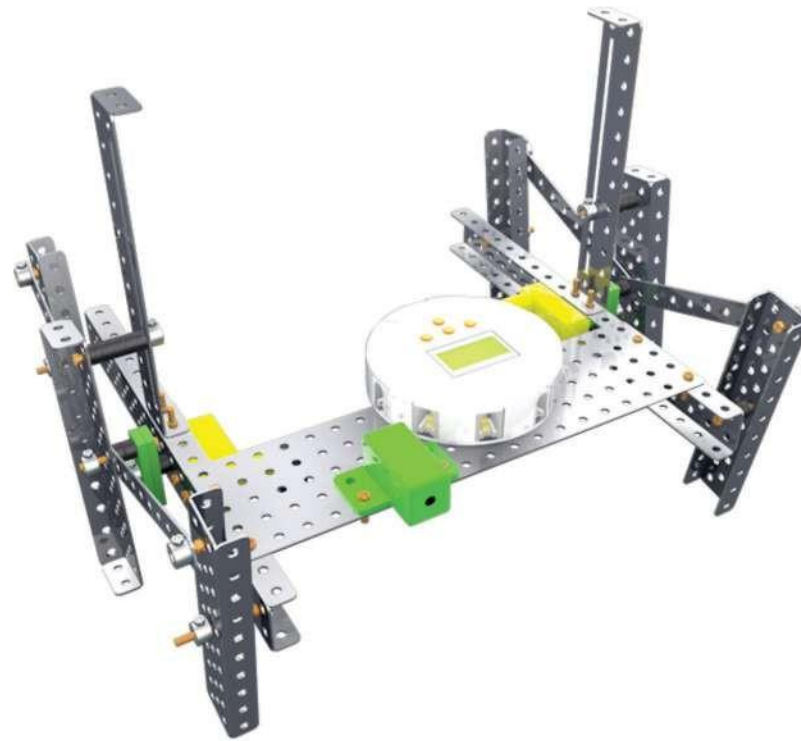

## #6 Walker

1

2

3

4

5

6

7

8

9

10

11

2X Axle Lock

2X L Small Bar

12

2X 1.5" Bolt

10X Spacer

13

2X Axle Lock

Light Sensor

2X 0.5" Bolt + Nut

14

Controller

Tutorial