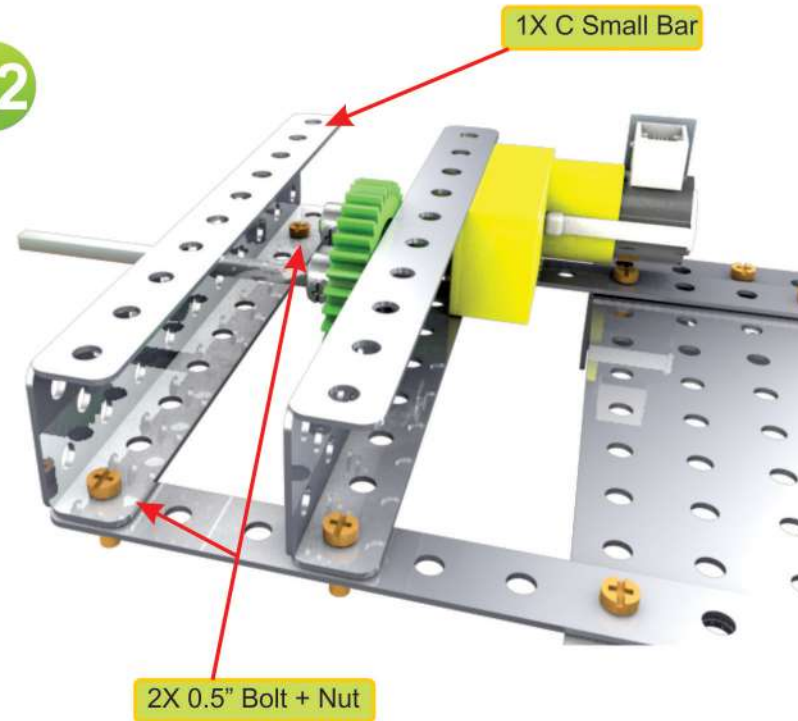

8

9

10

11

12

13

14

15

2X 1.5" Bolt + Nut

6X Spacer

2X Tiny L

1X Axle Lock

16

2X 60T Gear

2X Axle Lock

1X 6" Shaft

17

Controller

18

2X 0.5" Bolt + Nut

Sound Sensor

19

What did you learn?

---