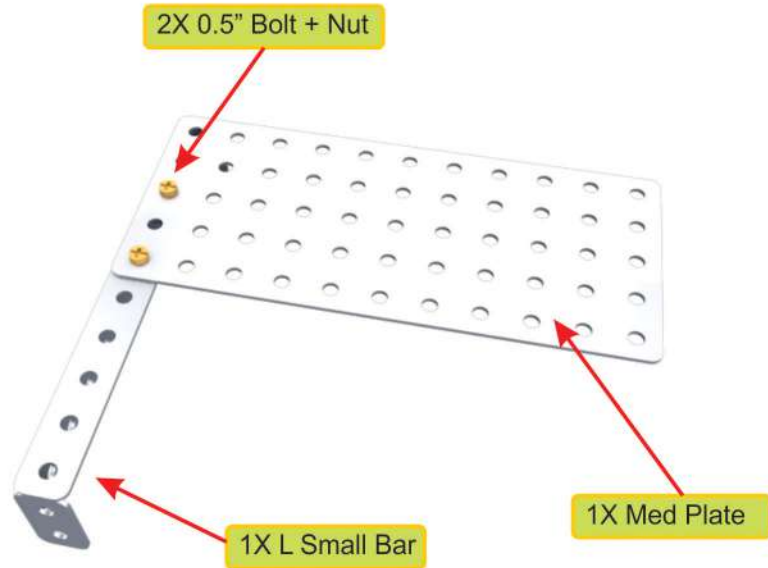

### #3 Crazy car

1

2

3

4

5

6

7

2X 1.5" Bolt + Nut

6X Spacer

2X Tiny L

1X Axle Lock

16

2X 60T Gear

2X Axle Lock

1X 6" Shaft