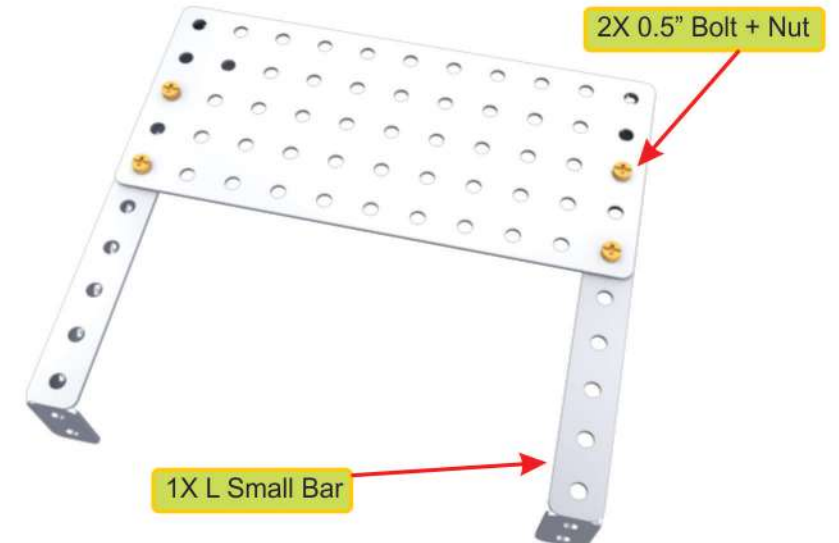

### #3 Crazy car

1

2

3

4

5

6

7

2X 1.5" Bolt + Nut

6X Spacer

2X Tiny L

1X Axle Lock

16

2X 60T Gear

2X Axle Lock

1X 6" Shaft