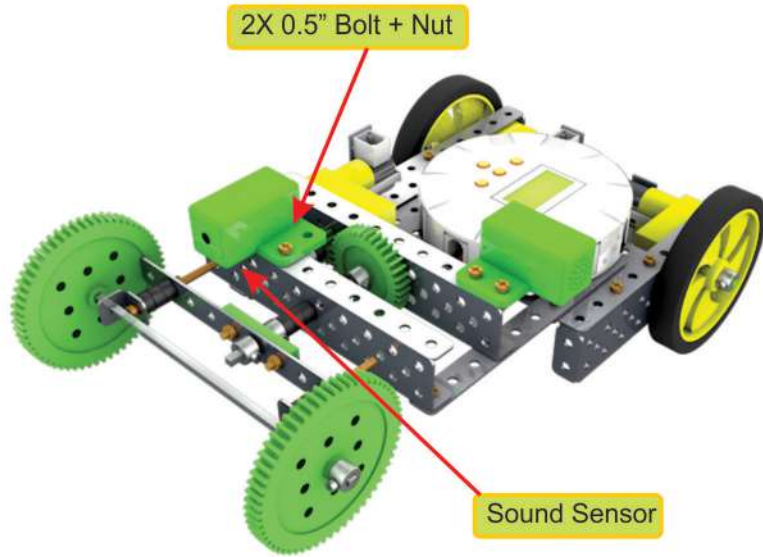

2X 1.5" Bolt + Nut

6X Spacer

2X Tiny L

1X Axle Lock

16

2X 60T Gear

2X Axle Lock

1X 6" Shaft

17

Controller

18

2X 0.5" Bolt + Nut

Sound Sensor

19

What did you learn?

---