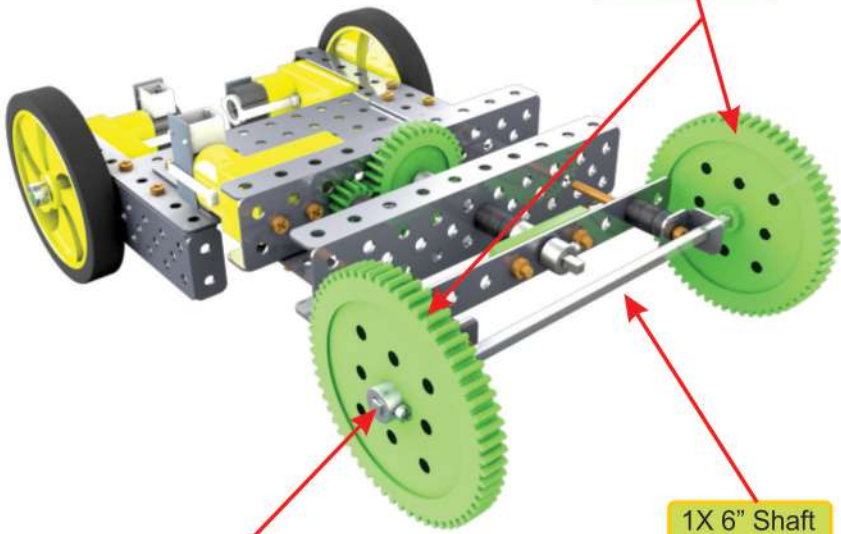

2X 1.5" Bolt + Nut

6X Spacer

2X Tiny L

1X Axle Lock

16

2X 60T Gear

2X Axle Lock

1X 6" Shaft

17

Controller

18

2X 0.5" Bolt + Nut

Sound Sensor

19

What did you learn?

---