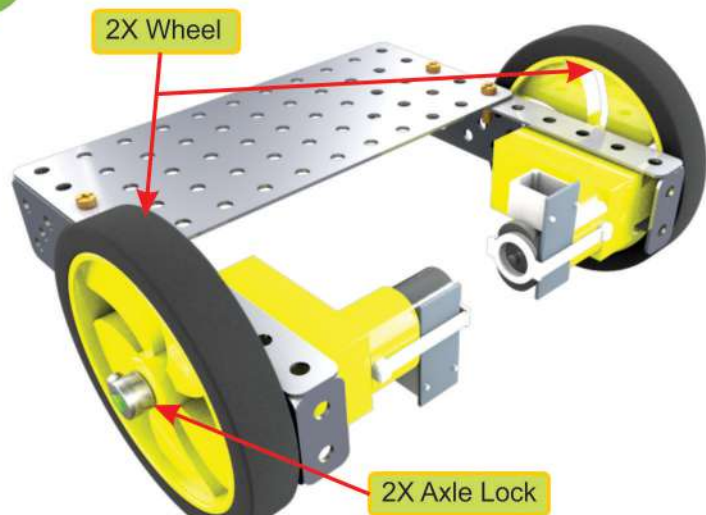

### #3 Crazy car

1

2

3

4

5

6

7

2X 1.5" Bolt + Nut

6X Spacer

2X Tiny L

1X Axle Lock

16

2X 60T Gear

2X Axle Lock

1X 6" Shaft