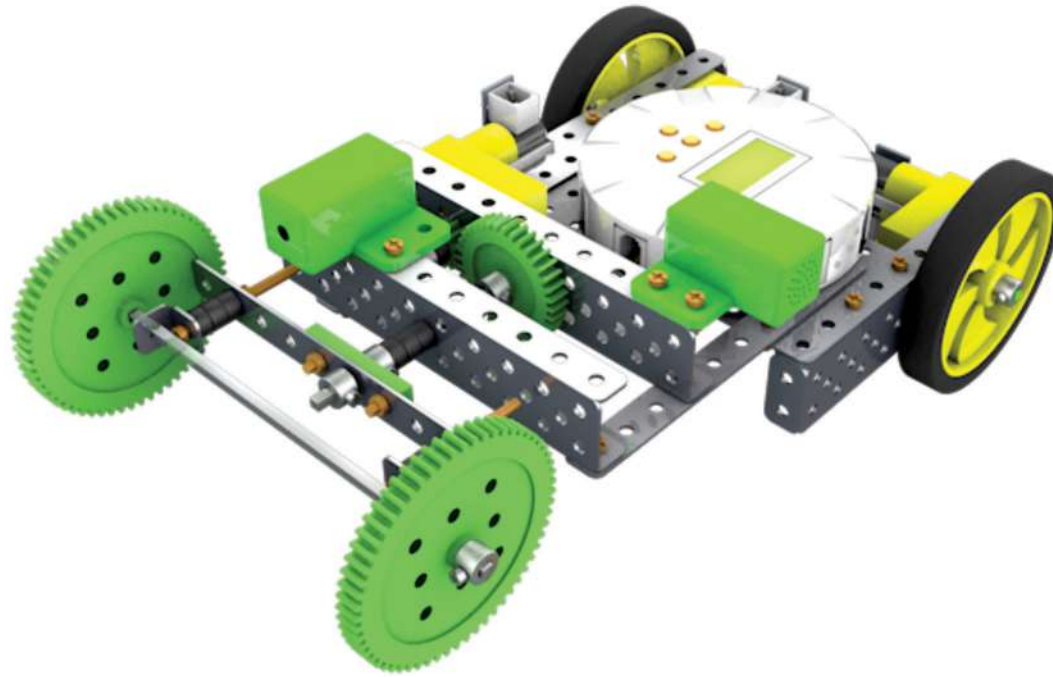

### #3 Crazy car

1

2

3

4

5

6

7

2X 1.5" Bolt + Nut

6X Spacer

2X Tiny L

1X Axle Lock

16

2X 60T Gear

2X Axle Lock

1X 6" Shaft

17

Controller

18

2X 0.5" Bolt + Nut

Sound Sensor

19

What did you learn?

---