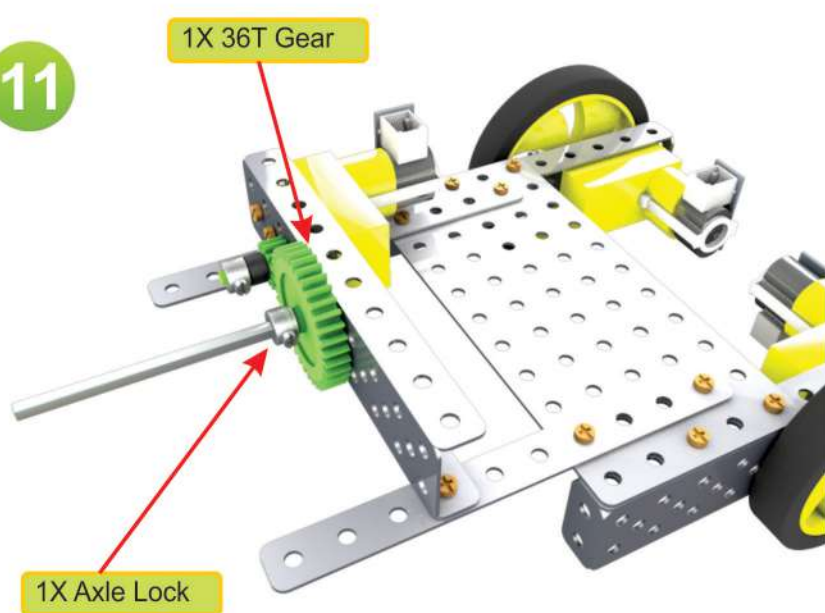

### #3 Crazy car

1

2

3

4

5

6

7

8

9

10

11

12

13

14

15

2X 1.5" Bolt + Nut

6X Spacer

2X Tiny L

1X Axle Lock

16

2X 60T Gear

2X Axle Lock

1X 6" Shaft

17

Controller

18

2X 0.5" Bolt + Nut

Sound Sensor

19

What did you learn?

---