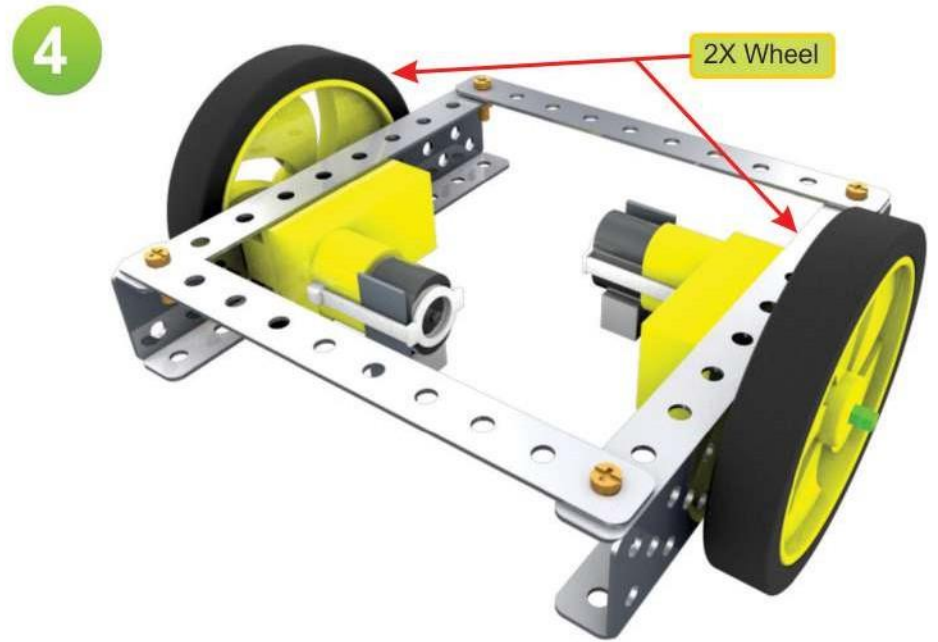

#9 Photovore+Photofobe

1

4X 0.5" Bolt + Nut

2

7

2X 0.5" Bolt + Nut

1X Caster + Caster Strip

8

Light Sensor

2X 0.5" Bolt + Nut

9

1X Slider

2X 0.5" Bolt + Nut

10

Controller

Tutorial Link