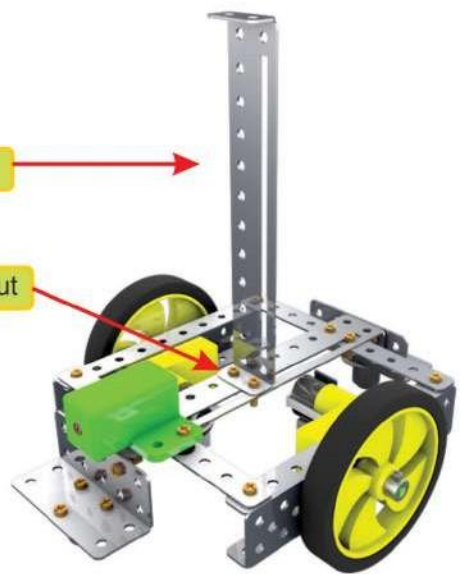

#9 Photovore+Photofobe

1

4X 0.5" Bolt + Nut

2

7

2X 0.5" Bolt + Nut

1X Caster + Caster Strip

8

Light Sensor

2X 0.5" Bolt + Nut

9

1X Slider

2X 0.5" Bolt + Nut

10

Controller

Tutorial Link