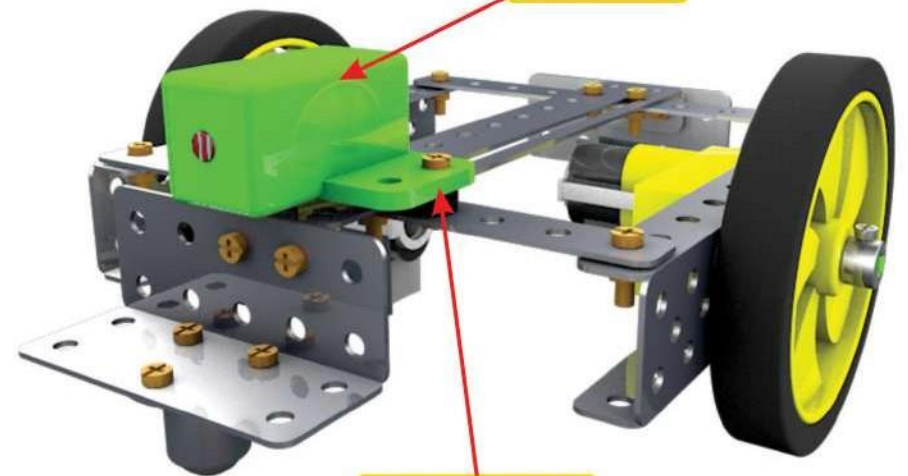

#9 Photovore+Photofobe

1

4X 0.5" Bolt + Nut

2

7

2X 0.5" Bolt + Nut

1X Caster + Caster Strip

8

Light Sensor

2X 0.5" Bolt + Nut

9

1X Slider

2X 0.5" Bolt + Nut

10

Controller

Tutorial Link