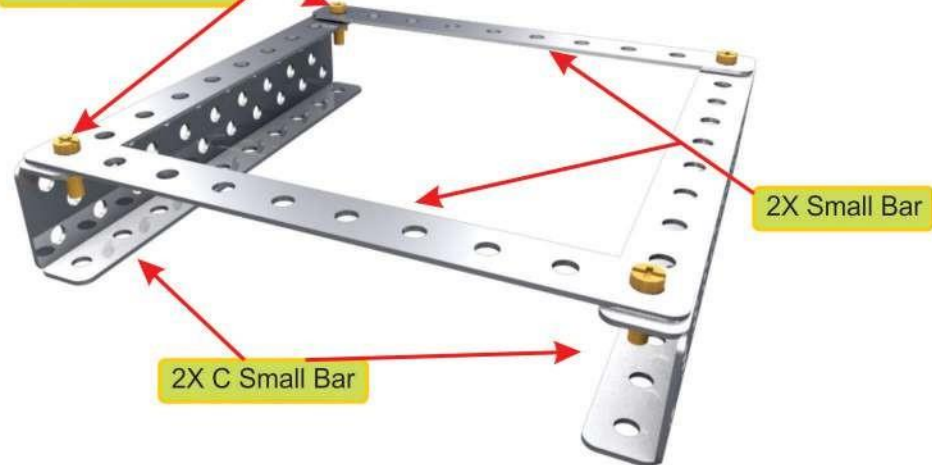

#9 Photovore+Photofobe

1

4X 0.5" Bolt + Nut

2

7

2X 0.5" Bolt + Nut

1X Caster + Caster Strip

8

Light Sensor

2X 0.5" Bolt + Nut

9

1X Slider

2X 0.5" Bolt + Nut

10

Controller

Tutorial Link