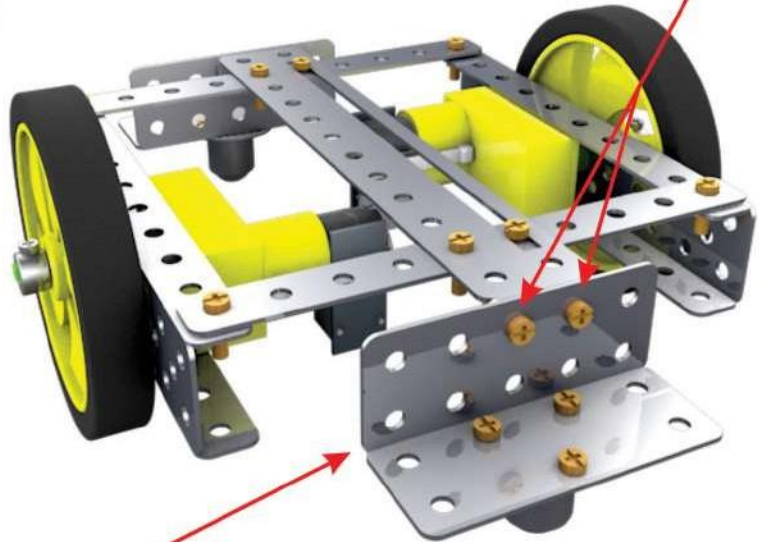

#9 Photovore+Photofobe

1

4X 0.5" Bolt + Nut

2

7

2X 0.5" Bolt + Nut

1X Caster + Caster Strip

8

Light Sensor

2X 0.5" Bolt + Nut

9

1X Slider

2X 0.5" Bolt + Nut

10

Controller

Tutorial Link