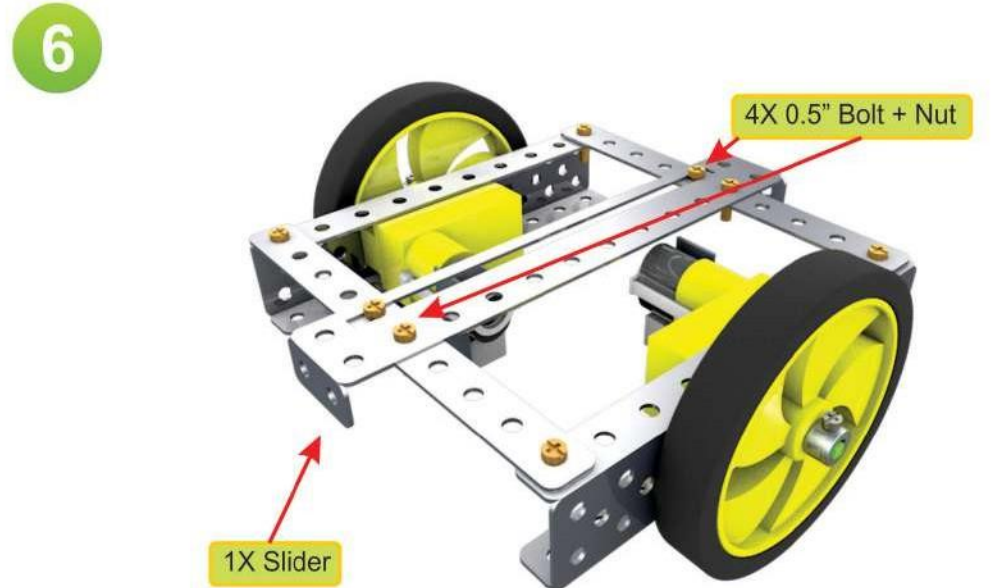

#9 Photovore+Photofobe

1

4X 0.5" Bolt + Nut

2

7

2X 0.5" Bolt + Nut

1X Caster + Caster Strip

8

Light Sensor

2X 0.5" Bolt + Nut

9

1X Slider

2X 0.5" Bolt + Nut

10

Controller

Tutorial Link