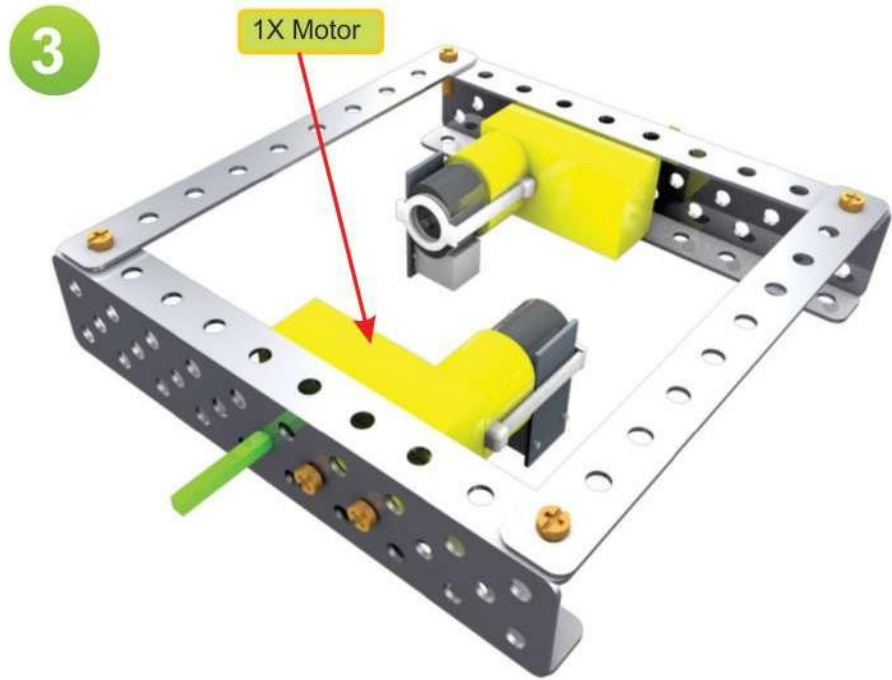

#9 Photovore+Photofobe

1

4X 0.5" Bolt + Nut

2

7

2X 0.5" Bolt + Nut

1X Caster + Caster Strip

8

Light Sensor

2X 0.5" Bolt + Nut

9

1X Slider

2X 0.5" Bolt + Nut

10

Controller

Tutorial Link