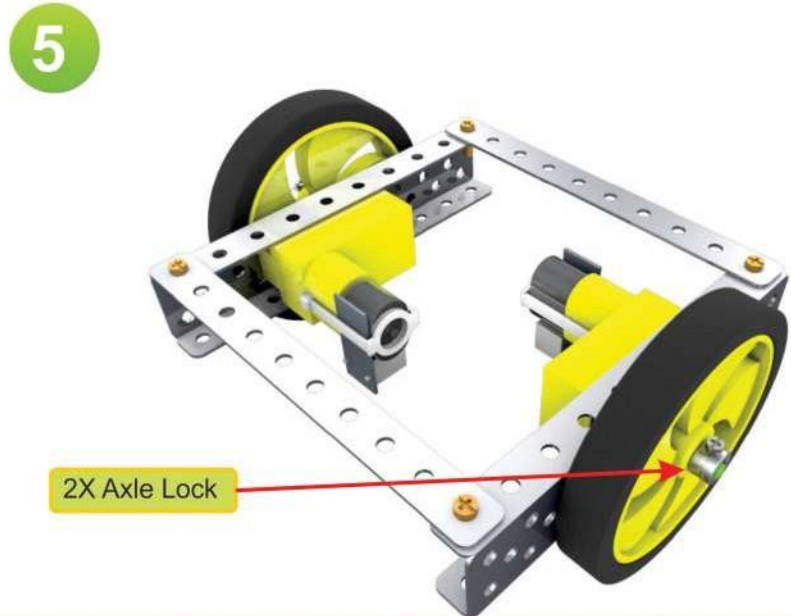

#9 Photovore+Photofobe

1

4X 0.5" Bolt + Nut

2

7

2X 0.5" Bolt + Nut

1X Caster + Caster Strip

8

Light Sensor

2X 0.5" Bolt + Nut

9

1X Slider

2X 0.5" Bolt + Nut

10

Controller

Tutorial Link