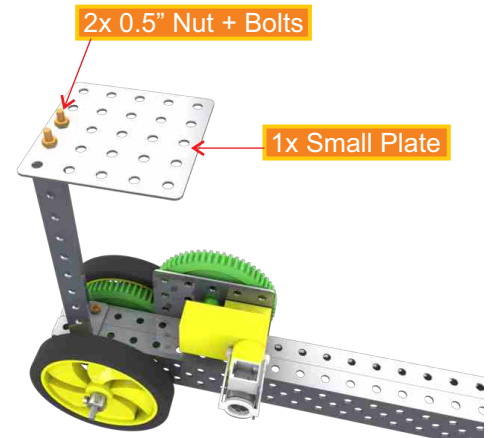

#4 Glider

1

2x L Big Bar

2

2x 0.5" Nut + Bolts

1x L Small Bar

3

4

5

6

7

8

9

10

11

12

13

14

15

1x Med. Plate

4x 1.5" Nut + Bolts

16

1x Axle Lock

What did you learn?