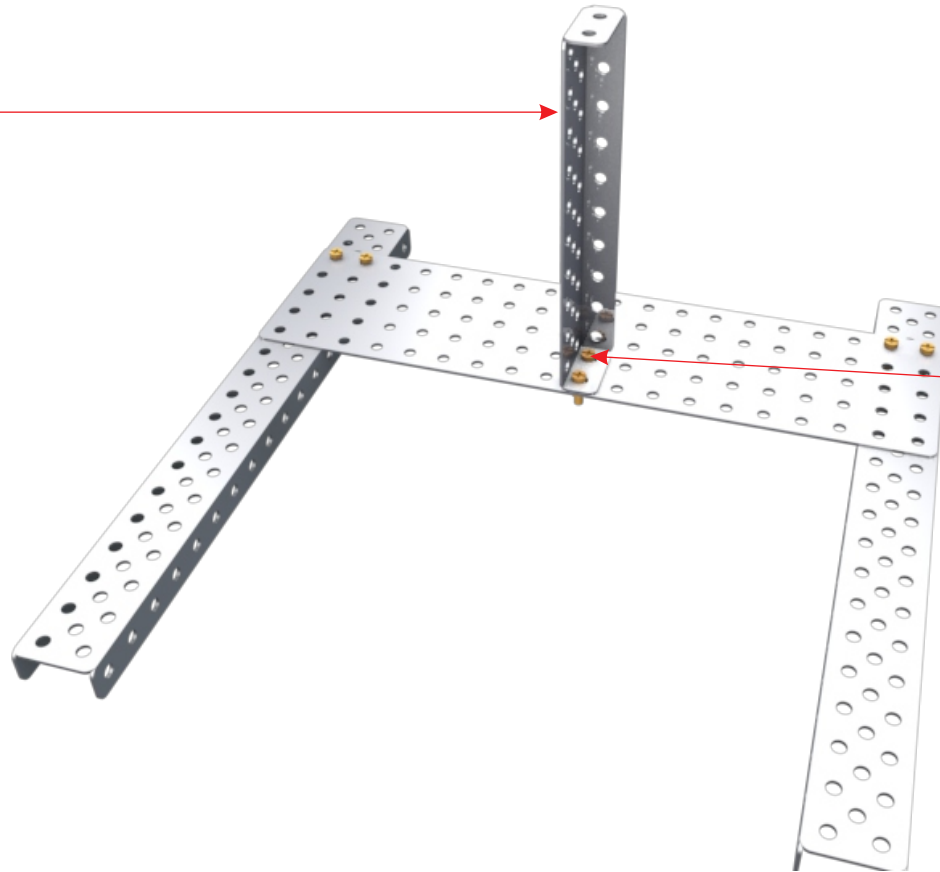

Sorting Robot

Product of

Sorting Robot

Sorting Robot

2

1X L Small Bar

2X 0.5" Bolt + Nut

Sorting Robot

Sorting Robot

2X 0.5" Bolt + Nut

1X Shaft Locker

4

1X Axle Lock

1X Small Bar

Sorting Robot

1X Sensor

2X 0.5" Bolt + Nut

5

1X Controller

1X Medium Plate