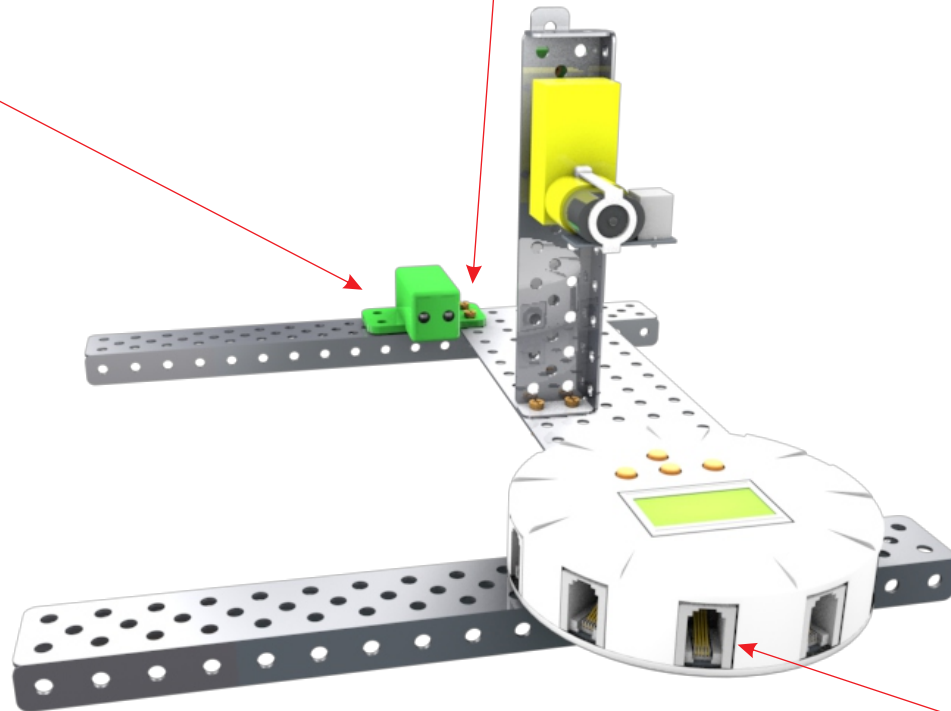

Sorting Robot

Product of

Sorting Robot

Sorting Robot

2

1X L Small Bar

2X 0.5" Bolt + Nut

Sorting Robot

Sorting Robot

2X 0.5" Bolt + Nut

1X Shaft Locker

4

1X Axle Lock

1X Small Bar

Sorting Robot

1X Sensor

2X 0.5" Bolt + Nut

5

1X Controller

1X Medium Plate