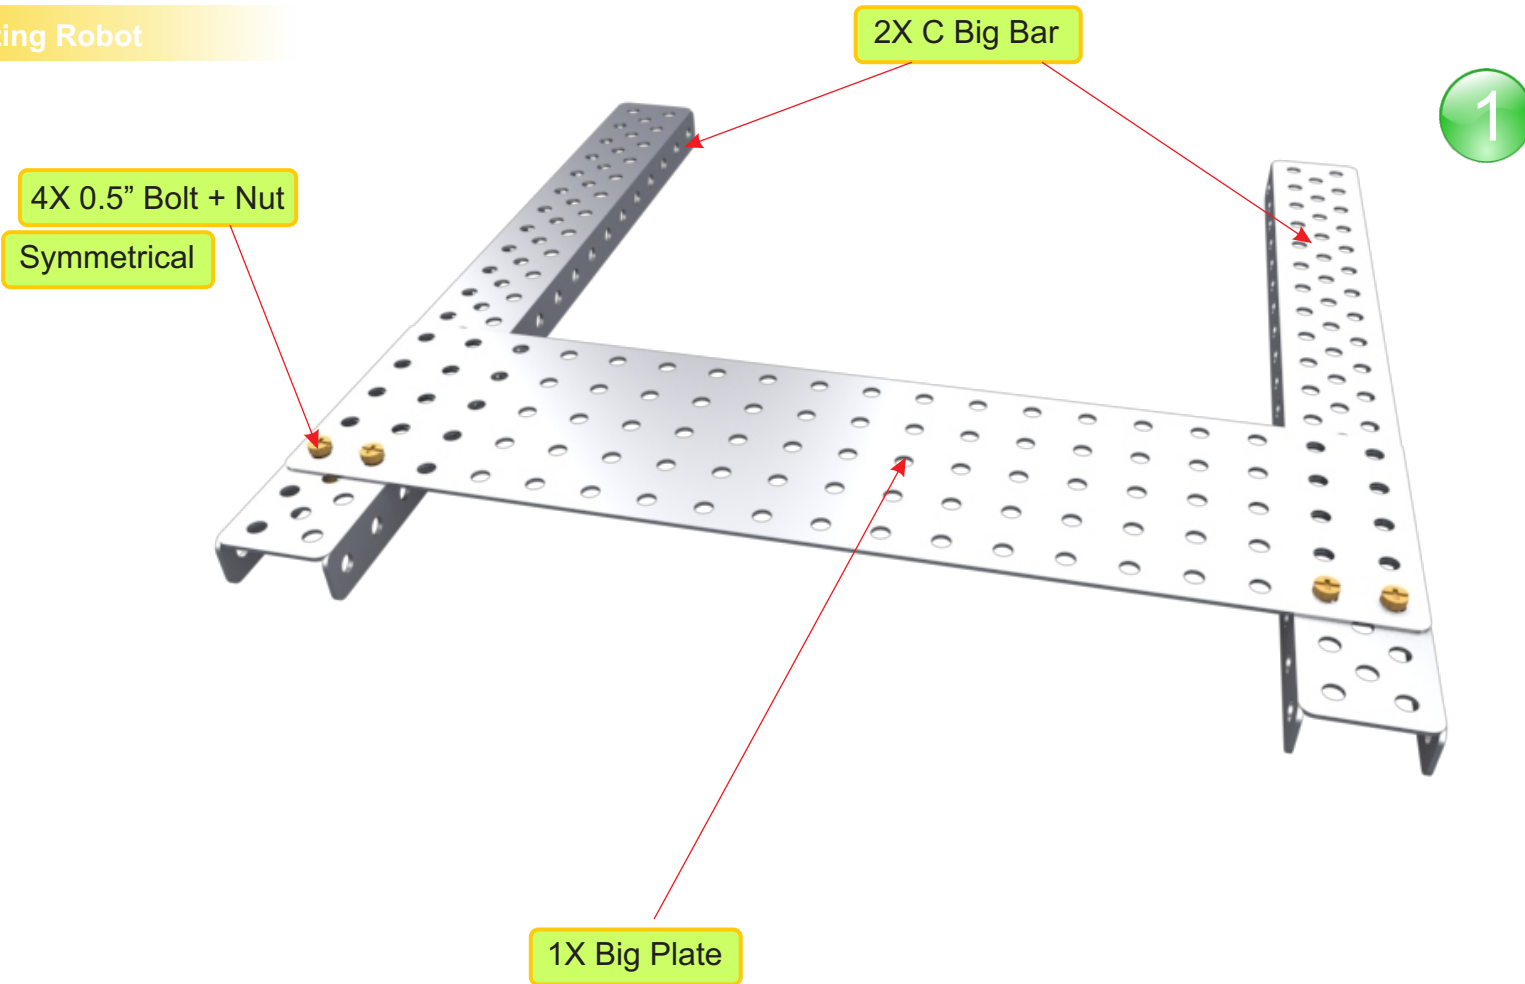

Sorting Robot

Product of

Sorting Robot

Sorting Robot

2

1X L Small Bar

2X 0.5" Bolt + Nut

Sorting Robot

Sorting Robot

2X 0.5" Bolt + Nut

1X Shaft Locker

4

1X Axle Lock

1X Small Bar

Sorting Robot

1X Sensor

2X 0.5" Bolt + Nut

5

1X Controller

1X Medium Plate