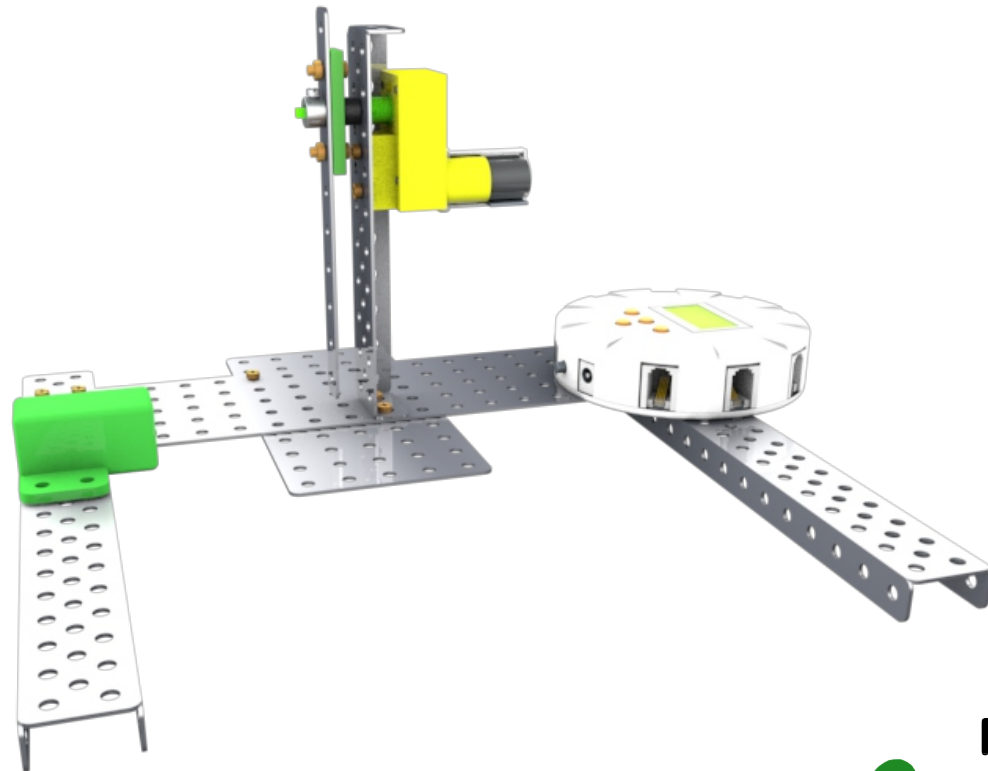

Sorting Robot

Product of

Sorting Robot

Sorting Robot

2

1X L Small Bar

2X 0.5" Bolt + Nut

Sorting Robot

Sorting Robot

2X 0.5" Bolt + Nut

1X Shaft Locker

4

1X Axle Lock

1X Small Bar

Sorting Robot

1X Sensor

2X 0.5" Bolt + Nut

5

1X Controller

1X Medium Plate