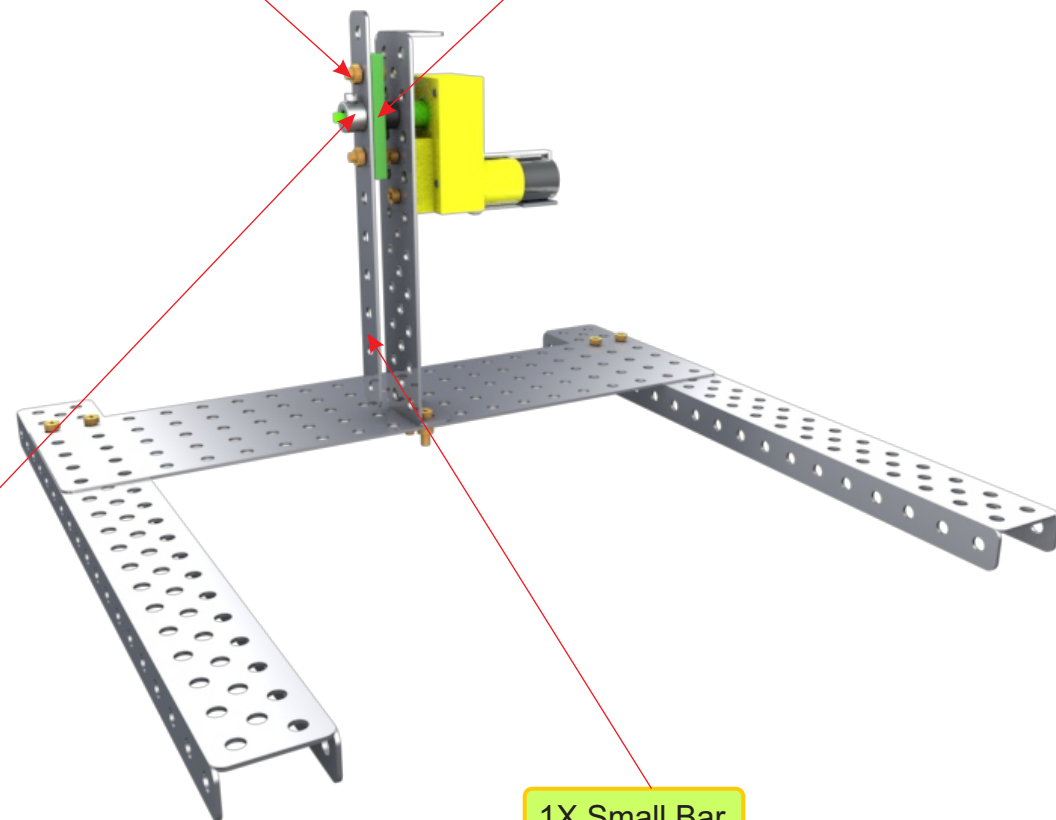

Sorting Robot

Product of

Sorting Robot

Sorting Robot

2

1X L Small Bar

2X 0.5" Bolt + Nut

Sorting Robot

Sorting Robot

2X 0.5" Bolt + Nut

1X Shaft Locker

4

1X Axle Lock

1X Small Bar

Sorting Robot

1X Sensor

2X 0.5" Bolt + Nut

5

1X Controller

1X Medium Plate