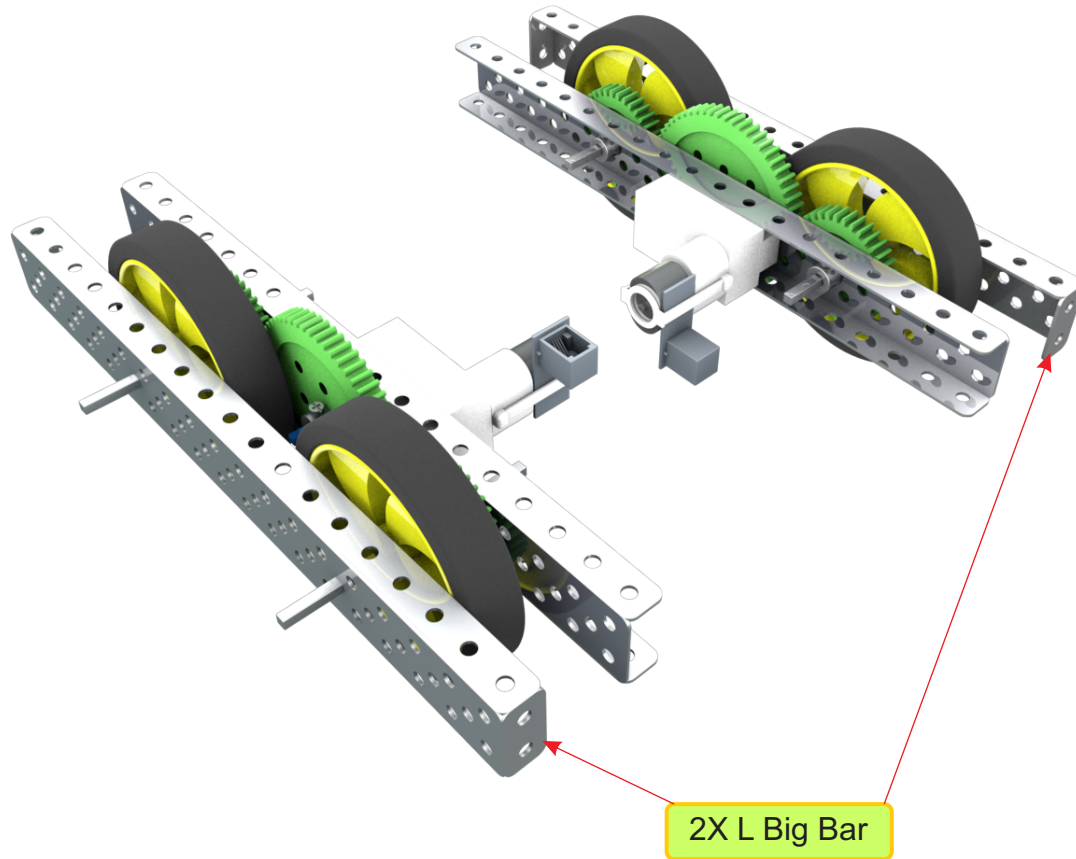

4X Shaft 3"

3

4WD

4

2X 60T Gear

4X Axle Lock
(Symmetrical)

4X 36T Gear
(Symmetrical)

4WD

5

2X Axle Lock
(Symmetrical)

4WD

6

4WD

7

4WD

8

4X Axle Lock
(Symmetrical)

4WD

1X Big Plate

8X 0.5" Bolt + Nut

9

4WD

2X Small Bar

10