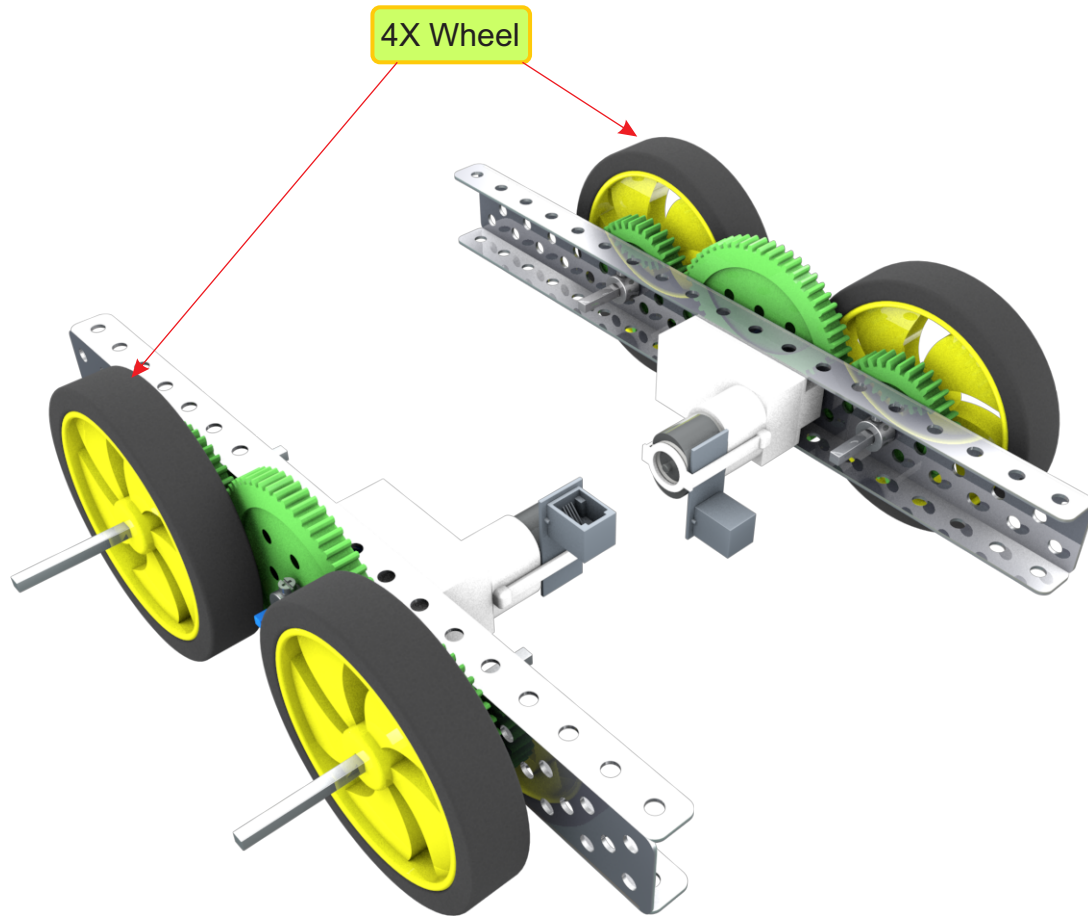

4X Shaft 3"

3

4WD

4

2X 60T Gear

4X Axle Lock
(Symmetrical)

4X 36T Gear
(Symmetrical)

4WD

5

2X Axle Lock
(Symmetrical)

4WD

6

4WD

7

4WD

8

4X Axle Lock
(Symmetrical)

4WD

1X Big Plate

8X 0.5" Bolt + Nut

9

4WD

2X Small Bar

10