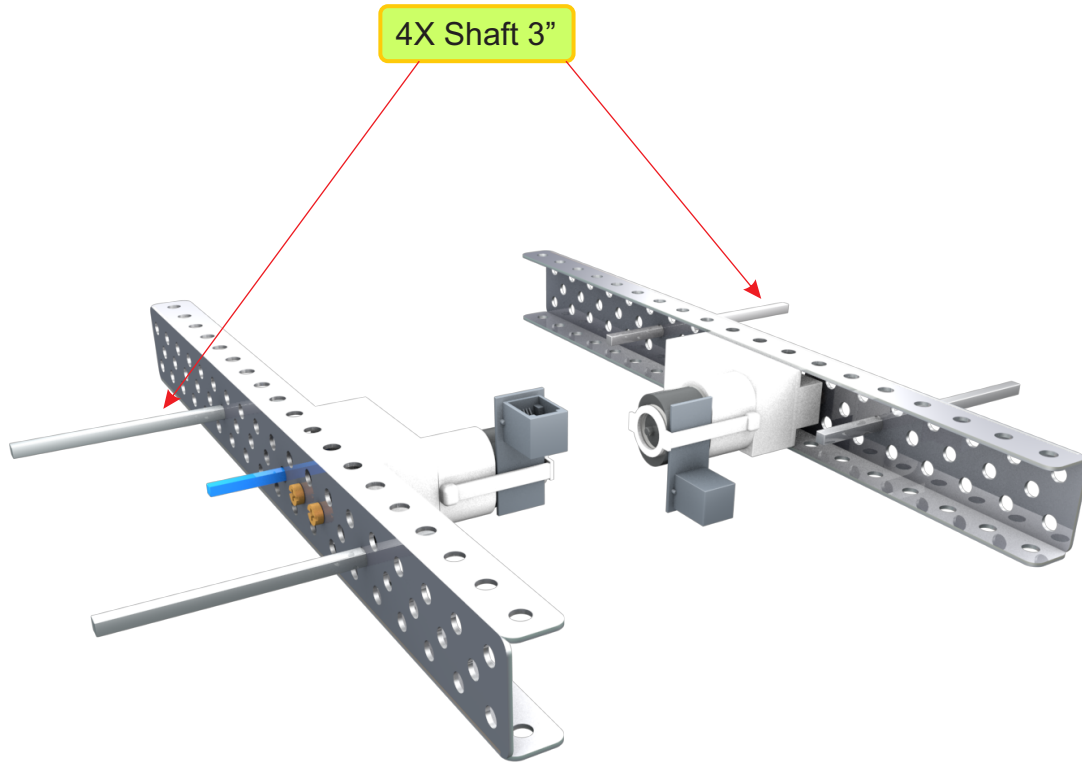

4X Shaft 3"

3

4WD

4

2X 60T Gear

4X Axle Lock
(Symmetrical)

4X 36T Gear
(Symmetrical)

4WD

4X Axle Lock
(Symmetrical)

4WD

1X Big Plate

8X 0.5" Bolt + Nut

9

4WD

2X Small Bar

10