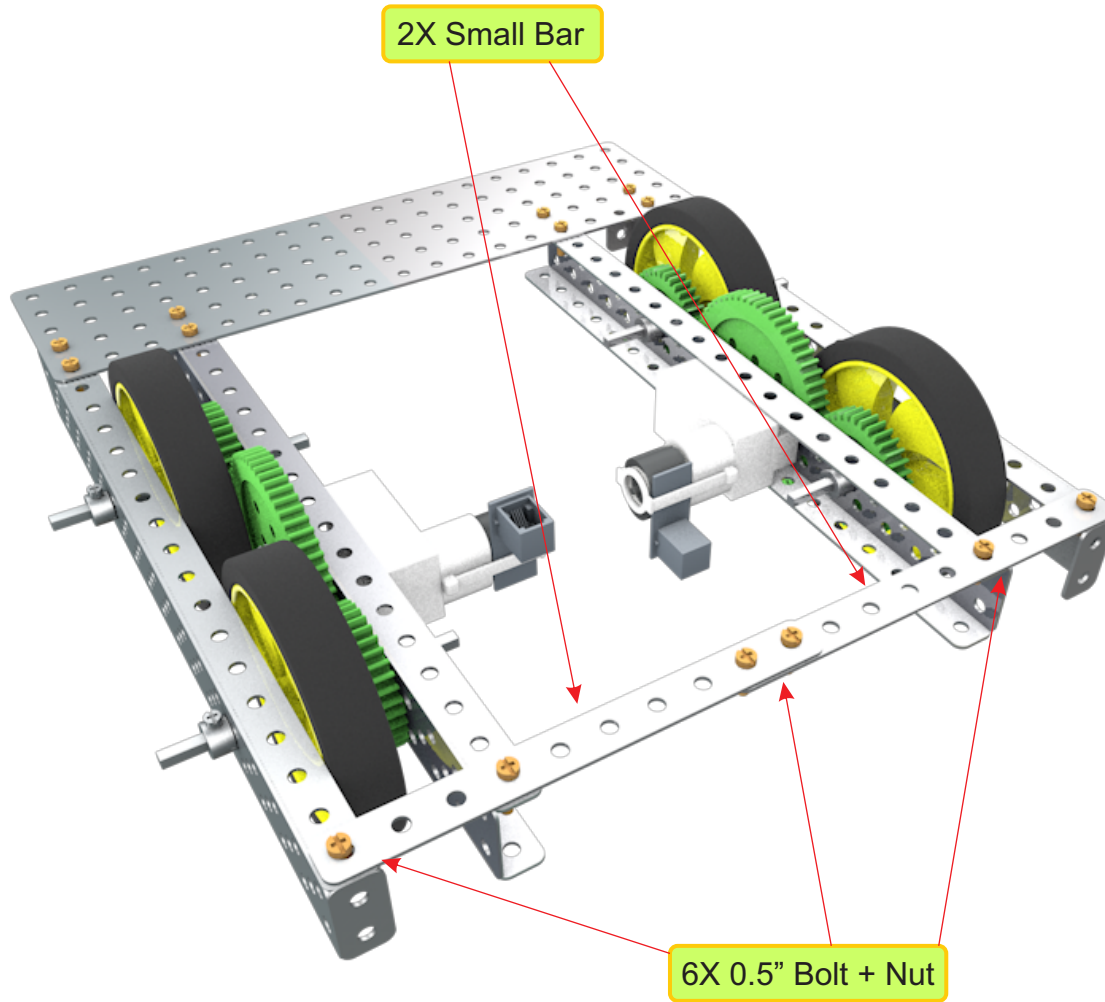

4X Axle Lock
(Symmetrical)

4WD

1X Big Plate

8X 0.5" Bolt + Nut

9

4WD

2X Small Bar

10