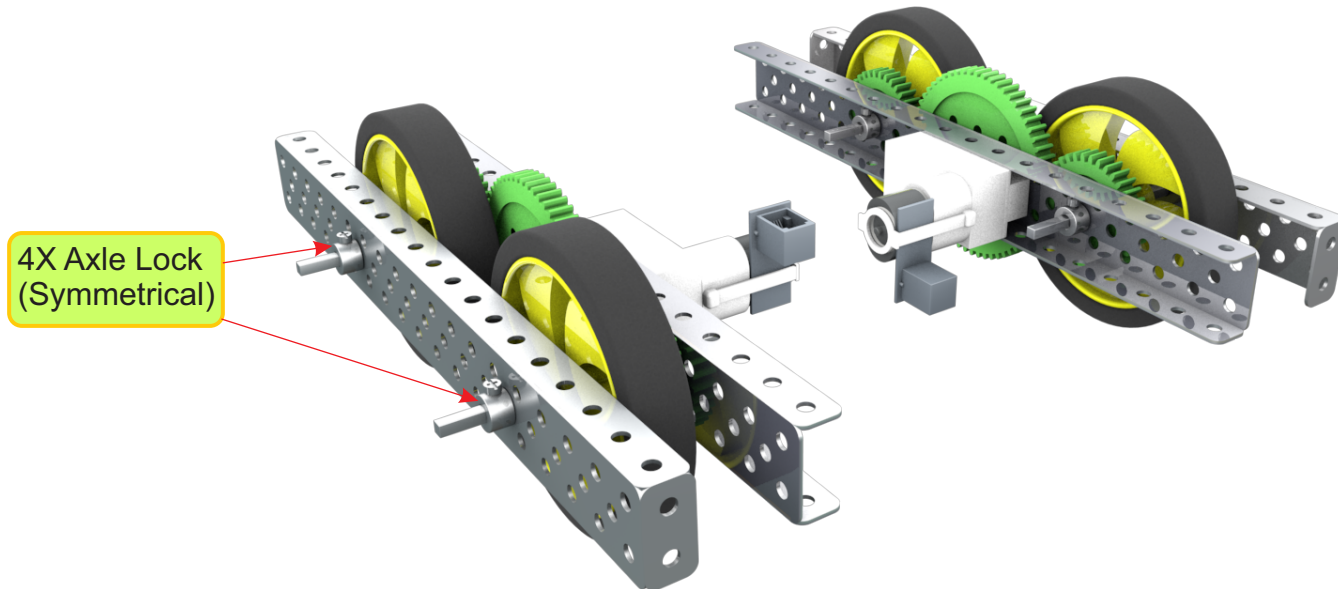

4X Shaft 3"

3

4WD

4

2X 60T Gear

4X Axle Lock
(Symmetrical)

4X 36T Gear
(Symmetrical)

4WD

5

2X Axle Lock
(Symmetrical)

4WD

6

4WD

7

4WD

8

4X Axle Lock
(Symmetrical)

4WD

1X Big Plate

8X 0.5" Bolt + Nut

9

4WD

2X Small Bar

10