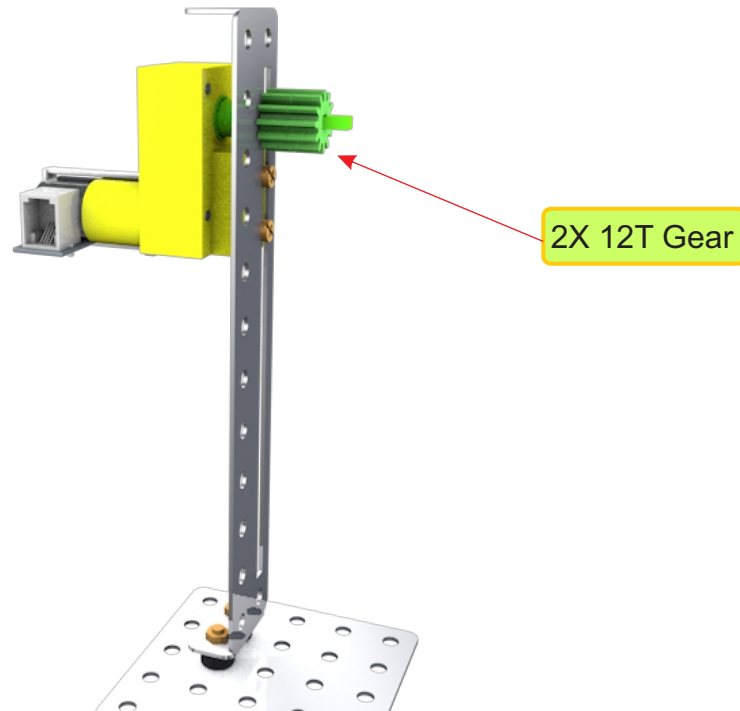

Rope Climber

Product of
ABLEEDUCATION™
THINK • EXPLORE • CREATE • INNOVATE

Rope Climber

1

Rope Climber

2

Rope Climber

3

Rope Climber

1X Slider

1X Motor

4

Rope Climber

5

Rope Climber

6

Rope Climber

7

Rope Climber

8

2X 0.5" Bolt + Nut

Rope Climber

9

Controller

2X 0.5" Bolt + Nut

Rope Climber

10

Rope Climber

Rope →

11

Rope Dimensions:
Thickness - 2mm (approx.)
Length - 2 feet (approx.)
width - 10mm (approx.)

Rope Climber