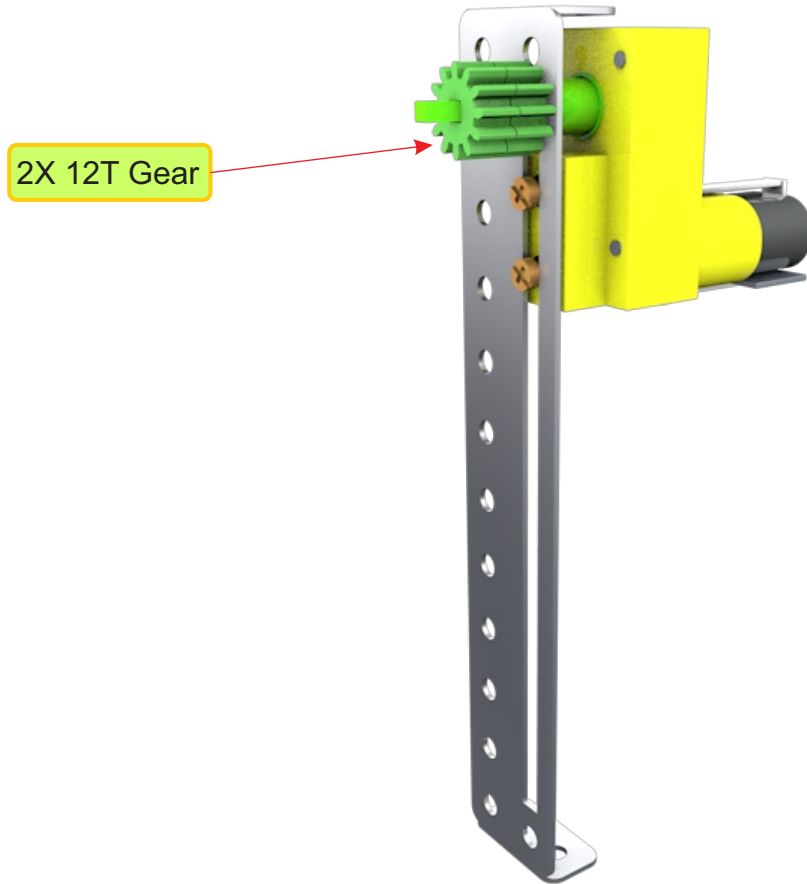

Rope Climber

1X Slider

1X Motor

4

Rope Climber

5

Rope Climber

6

Rope Climber

7

Rope Climber

8

2X 0.5" Bolt + Nut

Rope Climber

9

Controller

2X 0.5" Bolt + Nut

Rope Climber

10

Rope Climber

Rope →

11

Rope Dimensions:
Thickness - 2mm (approx.)
Length - 2 feet (approx.)
width - 10mm (approx.)

Rope Climber