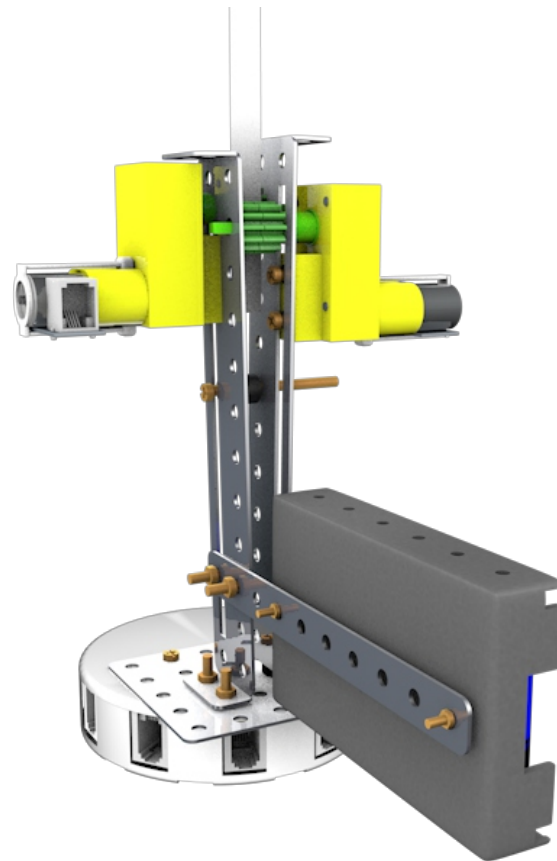

Rope Climber

Product of
ABLEEDUCATION™
THINK • EXPLORE • CREATE • INNOVATE

Rope Climber

1

Rope Climber

2

Rope Climber

3

Rope Climber

1X Slider

1X Motor

4

Rope Climber

5

Rope Climber

6

Rope Climber

7

Rope Climber

8

2X 0.5" Bolt + Nut

Rope Climber

9

Controller

2X 0.5" Bolt + Nut

Rope Climber

10

Rope Climber

Rope →

11

Rope Dimensions:
Thickness - 2mm (approx.)
Length - 2 feet (approx.)
width - 10mm (approx.)

Rope Climber