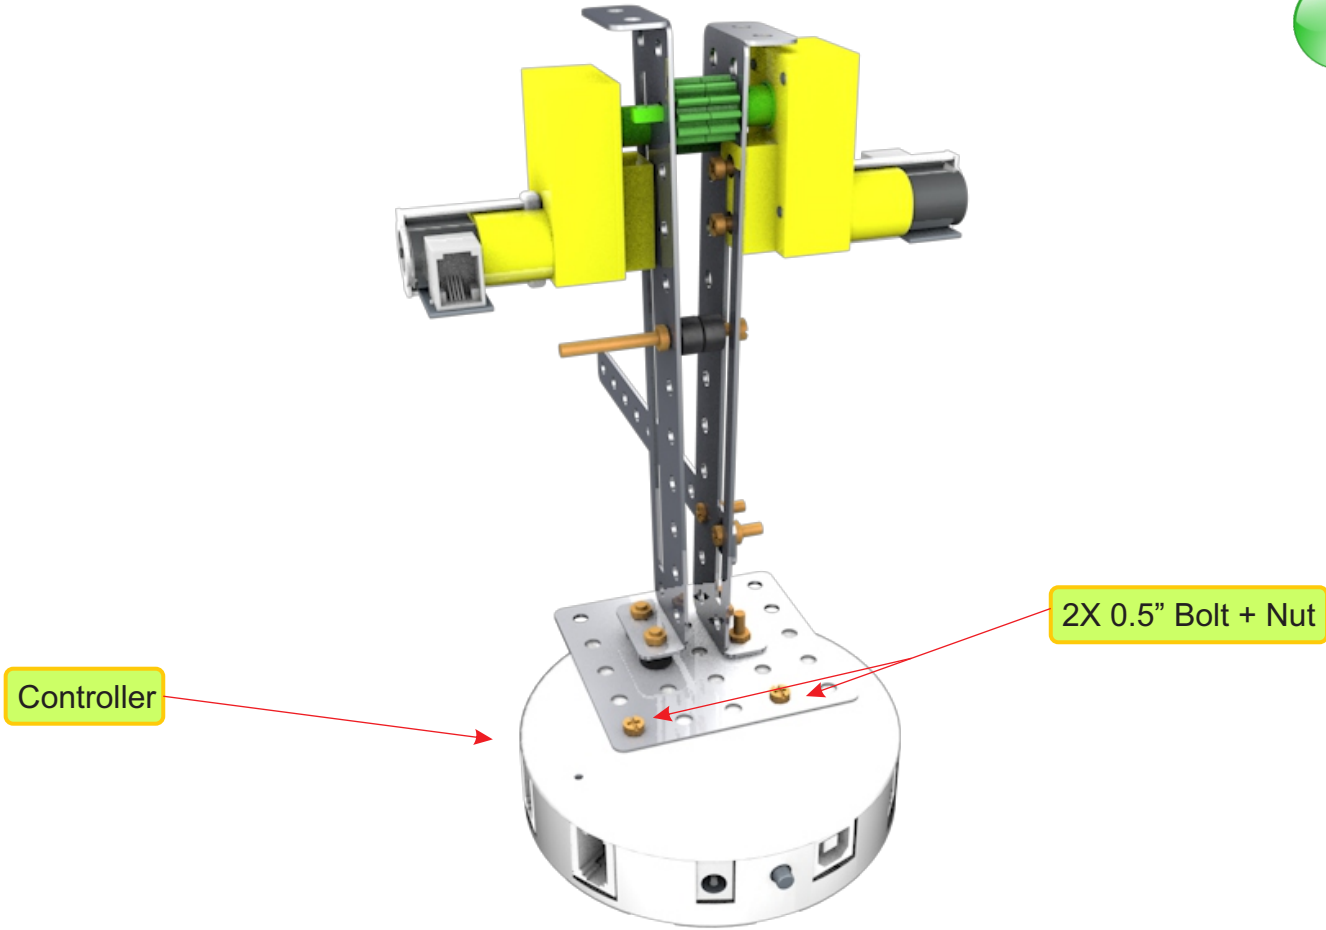

Rope Climber

7

Rope Climber

8

2X 0.5" Bolt + Nut

Rope Climber

9

Controller

2X 0.5" Bolt + Nut

Rope Climber

10

Rope Climber

Rope →

11

Rope Dimensions:
Thickness - 2mm (approx.)
Length - 2 feet (approx.)
width - 10mm (approx.)

Rope Climber