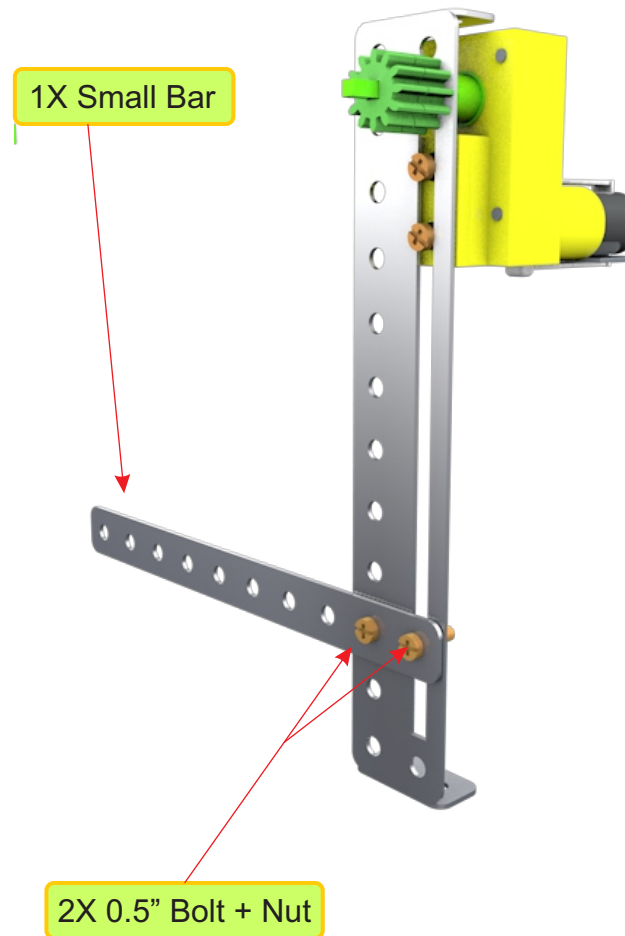

Rope Climber

1X Slider

1X Motor

4

Rope Climber

5

Rope Climber

6

Rope Climber

7

Rope Climber

8

2X 0.5" Bolt + Nut

Rope Climber

9

Controller

2X 0.5" Bolt + Nut

Rope Climber

10

Rope Climber

Rope →

11

Rope Dimensions:
Thickness - 2mm (approx.)
Length - 2 feet (approx.)
width - 10mm (approx.)

Rope Climber