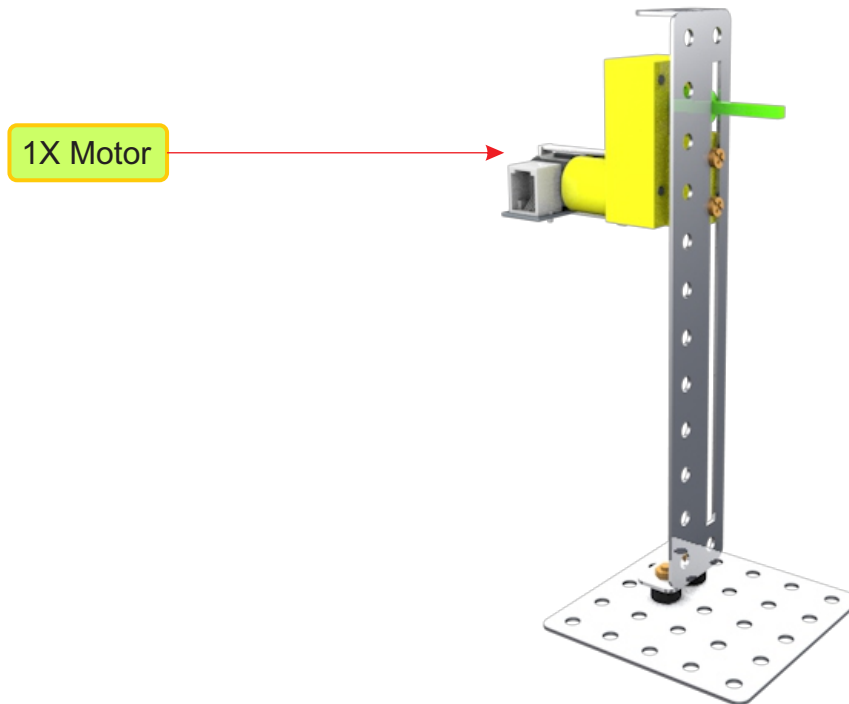

Rope Climber

Product of
ABLEEDUCATION™
THINK • EXPLORE • CREATE • INNOVATE

Rope Climber

1

Rope Climber

2

Rope Climber

3

Rope Climber

1X Slider

1X Motor

4

Rope Climber

5

Rope Climber

6

Rope Climber

7

Rope Climber

8

2X 0.5" Bolt + Nut

Rope Climber

9

Controller

2X 0.5" Bolt + Nut

Rope Climber

10

Rope Climber

Rope →

11

Rope Dimensions:
Thickness - 2mm (approx.)
Length - 2 feet (approx.)
width - 10mm (approx.)

Rope Climber