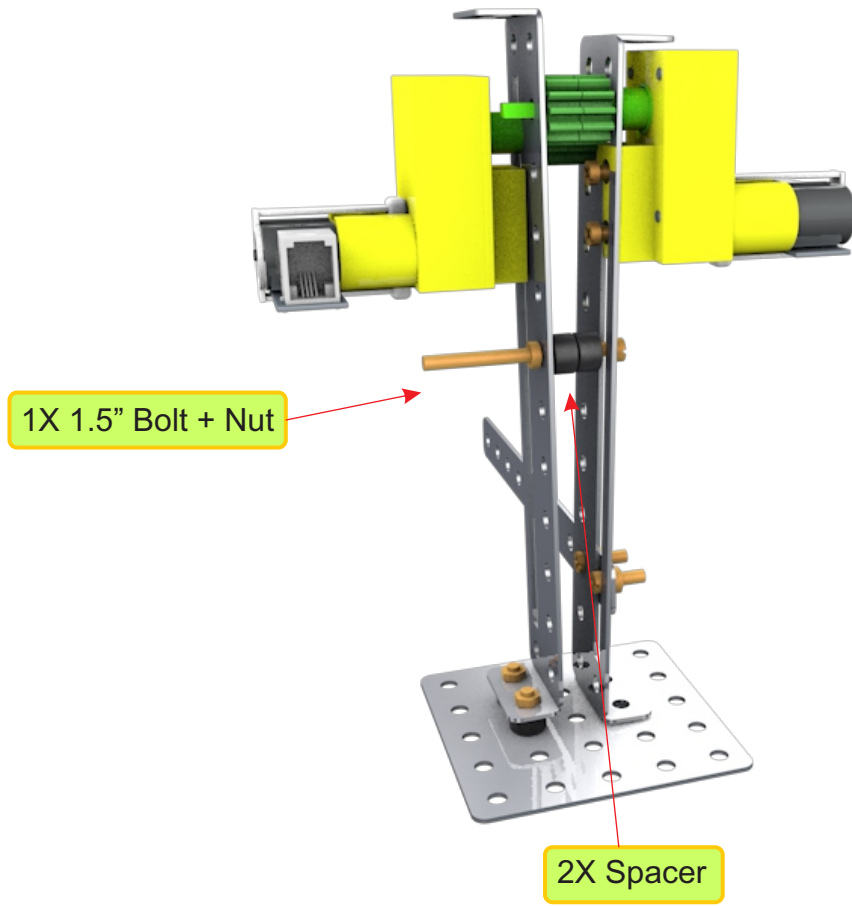

Rope Climber

1X Slider

1X Motor

4

Rope Climber

5

Rope Climber

6

Rope Climber

7

Rope Climber

8

2X 0.5" Bolt + Nut

Rope Climber

9

Controller

2X 0.5" Bolt + Nut

Rope Climber

10

Rope Climber

Rope →

11

Rope Dimensions:
Thickness - 2mm (approx.)
Length - 2 feet (approx.)
width - 10mm (approx.)

Rope Climber