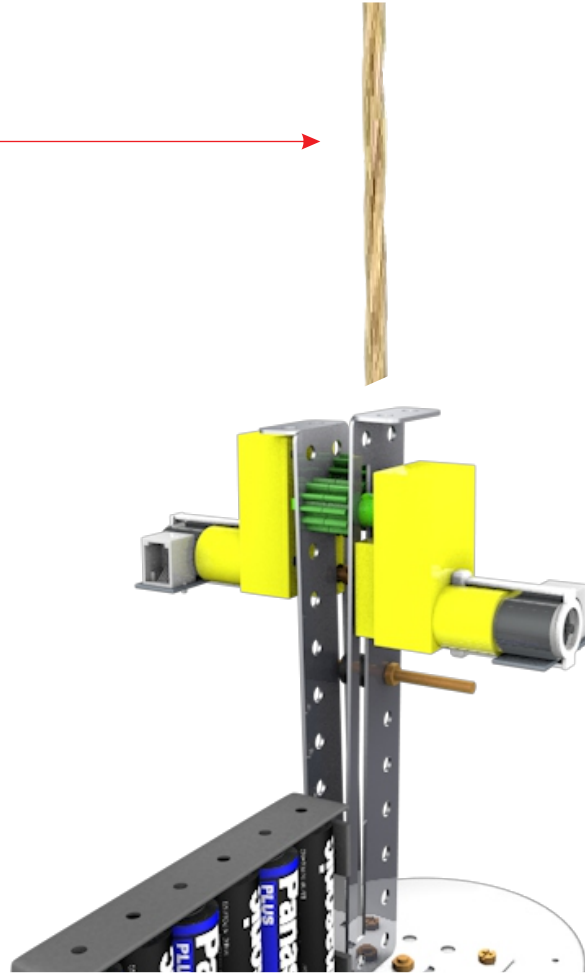

Rope Climber

7

Rope Climber

8

2X 0.5" Bolt + Nut

Rope Climber

9

Controller

2X 0.5" Bolt + Nut

Rope Climber

10

Rope Climber

Rope →

11

Rope Dimensions:
Thickness - 2mm (approx.)
Length - 2 feet (approx.)
width - 10mm (approx.)

Rope Climber