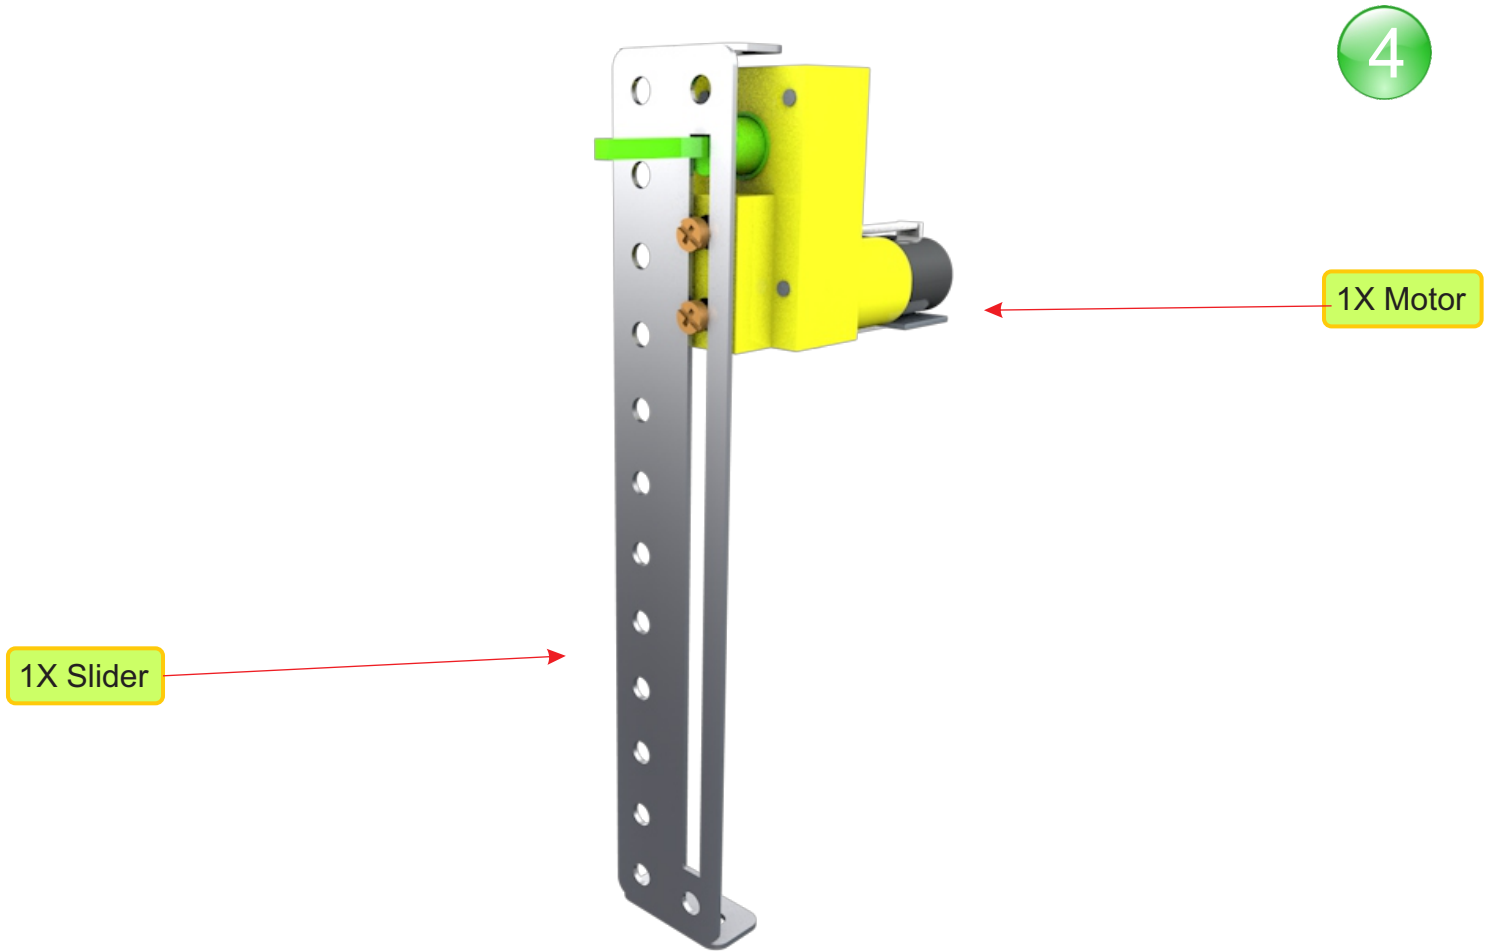

Rope Climber

Product of
ABLEEDUCATION™
THINK • EXPLORE • CREATE • INNOVATE

Rope Climber

1

Rope Climber

2

Rope Climber

3

Rope Climber

1X Slider

1X Motor

4

Rope Climber

5

Rope Climber

6

Rope Climber

7

Rope Climber

8

2X 0.5" Bolt + Nut

Rope Climber

9

Controller

2X 0.5" Bolt + Nut

Rope Climber

10

Rope Climber

Rope →

11

Rope Dimensions:
Thickness - 2mm (approx.)
Length - 2 feet (approx.)
width - 10mm (approx.)

Rope Climber