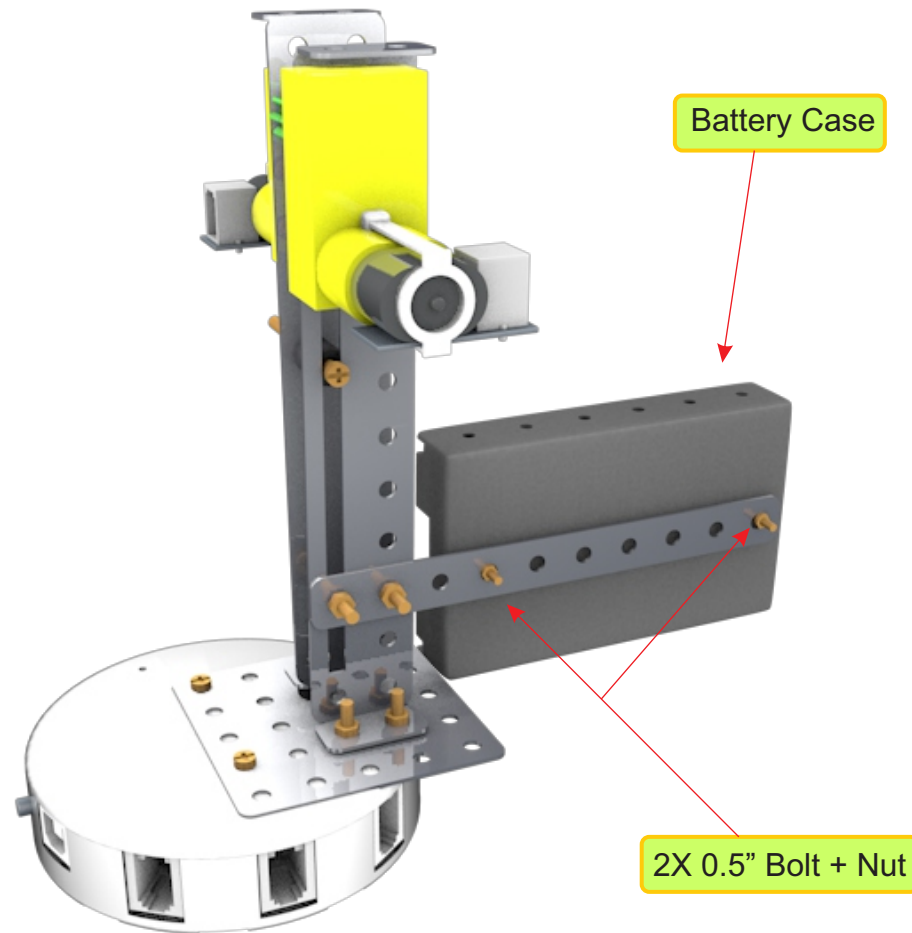

Rope Climber

7

Rope Climber

8

2X 0.5" Bolt + Nut

Rope Climber

9

Controller

2X 0.5" Bolt + Nut

Rope Climber

10

Rope Climber

Rope →

11

Rope Dimensions:
Thickness - 2mm (approx.)
Length - 2 feet (approx.)
width - 10mm (approx.)

Rope Climber