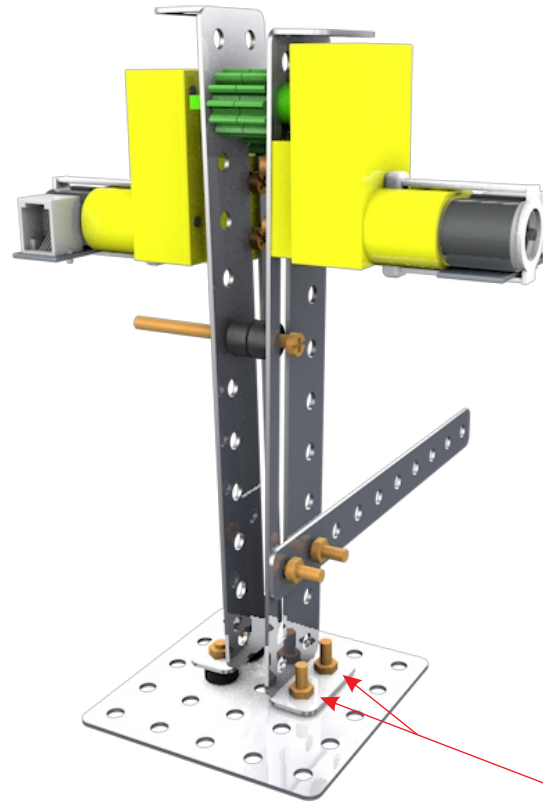

Rope Climber

Product of
ABLEEDUCATION™
THINK • EXPLORE • CREATE • INNOVATE

Rope Climber

1

Rope Climber

2

Rope Climber

3

Rope Climber

1X Slider

1X Motor

4

Rope Climber

5

Rope Climber

6

Rope Climber

7

Rope Climber

8

2X 0.5" Bolt + Nut

Rope Climber

9

Controller

2X 0.5" Bolt + Nut

Rope Climber

10

Rope Climber

Rope →

11

Rope Dimensions:
Thickness - 2mm (approx.)
Length - 2 feet (approx.)
width - 10mm (approx.)

Rope Climber