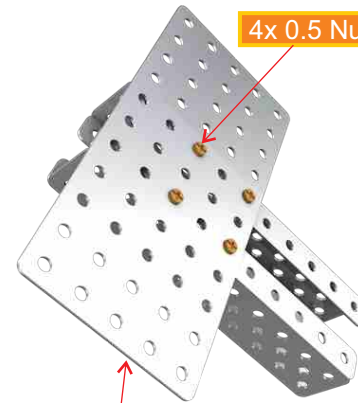

#1 Speedster

1

2x C Small Bar

2

4x 0.5 Nut + Bolts

1x Med. Plate

3

4

5

6

7

1x 60T Gear

1x Axle Lock

8

1x Shaft 3"

9