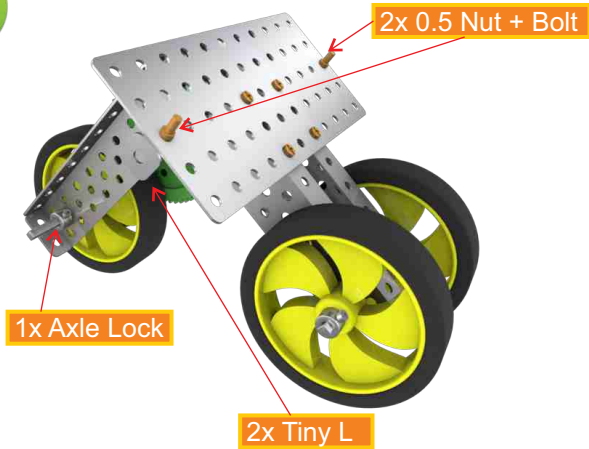

#1 Speedster

1

2x C Small Bar

2

4x 0.5 Nut + Bolts

1x Med. Plate

3

4

1x 36T Gear

10

1x Wheel

1x Axle Lock

11

12

What did you learn?