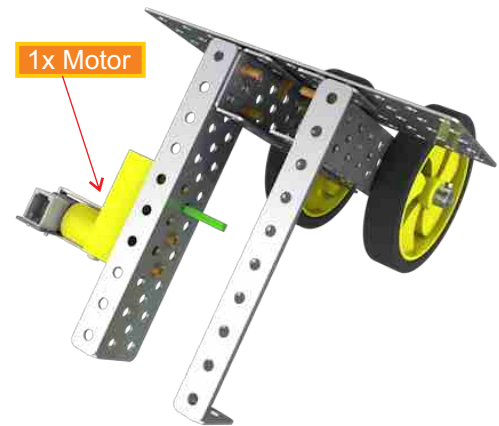

#1 Speedster

1

2x C Small Bar

2

4x 0.5 Nut + Bolts

1x Med. Plate

3

4

5

6

7

1x 60T Gear

1x Axle Lock

8

1x Shaft 3"

9

1x 36T Gear

10

1x Wheel

1x Axle Lock

11

12

What did you learn?