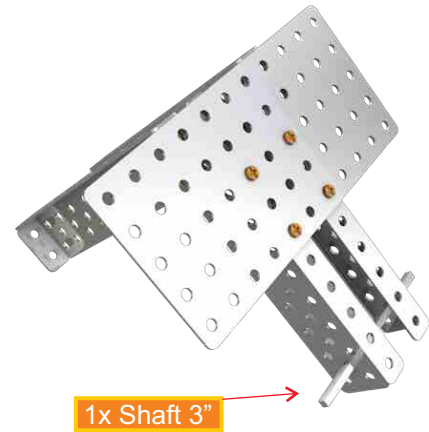

#1 Speedster

1

2x C Small Bar

2

4x 0.5 Nut + Bolts

1x Med. Plate

3

4

5

6

7

1x 60T Gear

1x Axle Lock

8

1x Shaft 3"

9

1x 36T Gear

10

1x Wheel

1x Axle Lock

11

12

What did you learn?