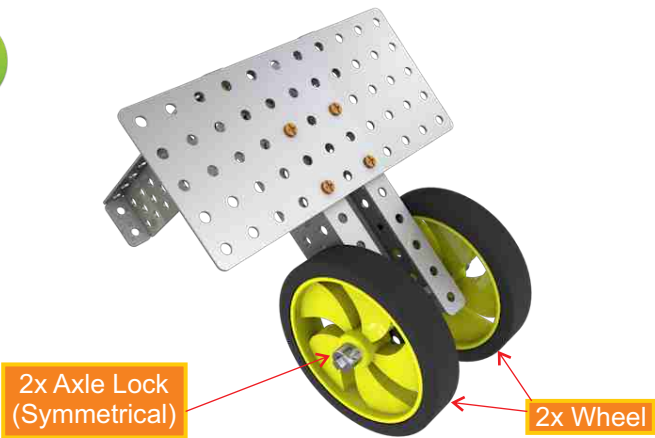

#1 Speedster

1

2x C Small Bar

2

4x 0.5 Nut + Bolts

1x Med. Plate

3

4

5

6

7

1x 60T Gear

1x Axle Lock

8

1x Shaft 3"

9

1x 36T Gear

10

1x Wheel

1x Axle Lock

11

12

What did you learn?