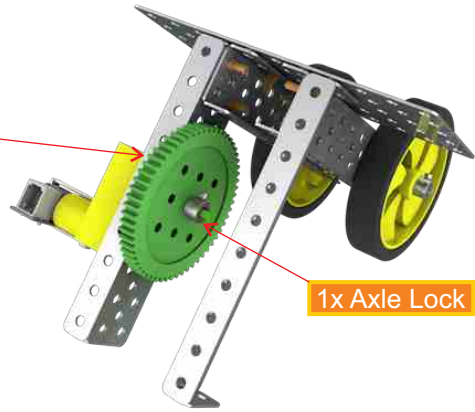

#1 Speedster

1

2x C Small Bar

2

4x 0.5 Nut + Bolts

1x Med. Plate

3

4

5

6

7

1x 60T Gear

1x Axle Lock

8

1x Shaft 3"

9

1x 36T Gear

10

1x Wheel

1x Axle Lock

11

12

What did you learn?