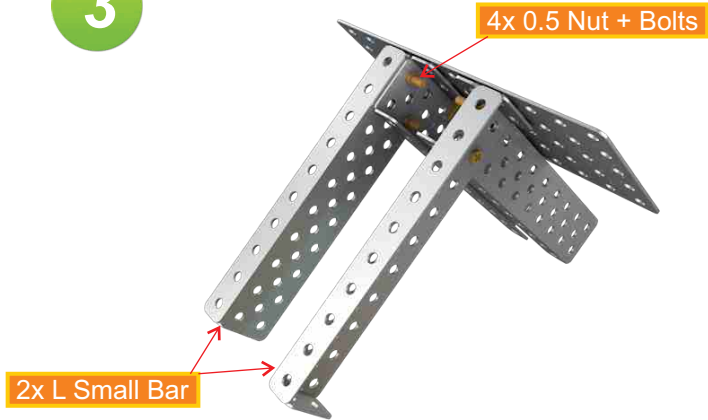

#1 Speedster

1

2x C Small Bar

2

4x 0.5 Nut + Bolts

1x Med. Plate

3

4

5

6

7

1x 60T Gear

1x Axle Lock

8

1x Shaft 3"

9