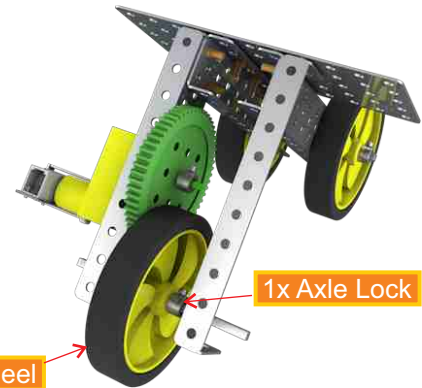

#1 Speedster

1

2x C Small Bar

2

4x 0.5 Nut + Bolts

1x Med. Plate

3

4

5

6

7

1x 60T Gear

1x Axle Lock

8

1x Shaft 3"

9

1x 36T Gear

10

1x Wheel

1x Axle Lock

11

12

What did you learn?