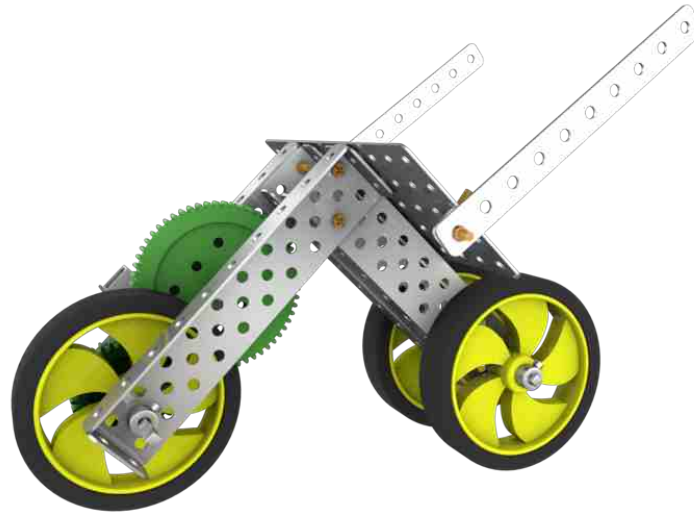

#1 Speedster

1

2x C Small Bar

2

4x 0.5 Nut + Bolts

1x Med. Plate

3

4

5

6

7

1x 60T Gear

1x Axle Lock

8

1x Shaft 3"

9

1x 36T Gear

10

1x Wheel

1x Axle Lock

11

12

What did you learn?