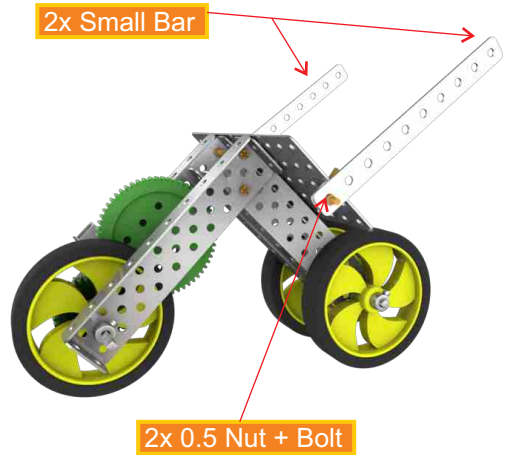

#1 Speedster

1

2x C Small Bar

2

4x 0.5 Nut + Bolts

1x Med. Plate

3

4

1x 36T Gear

10

1x Wheel

1x Axle Lock

11

12

What did you learn?