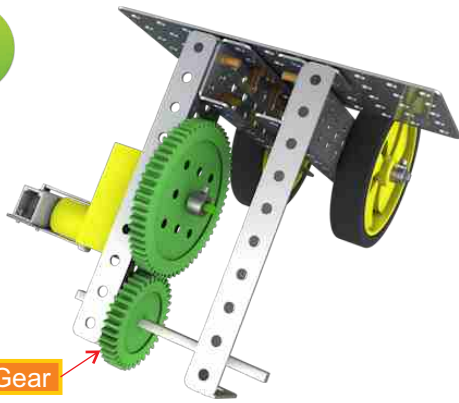

#1 Speedster

1

2x C Small Bar

2

4x 0.5 Nut + Bolts

1x Med. Plate

3

4

5

6

7

1x 60T Gear

1x Axle Lock

8

1x Shaft 3"

9

1x 36T Gear

10

1x Wheel

1x Axle Lock

11

12

What did you learn?