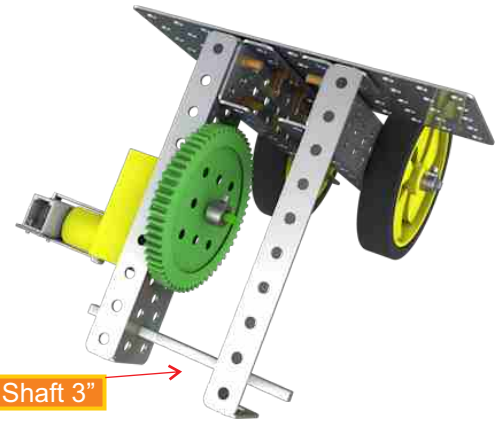

#1 Speedster

1

2x C Small Bar

2

4x 0.5 Nut + Bolts

1x Med. Plate

3

4

5

6

7

1x 60T Gear

1x Axle Lock

8

1x Shaft 3"

9

1x 36T Gear

10

1x Wheel

1x Axle Lock

11

12

What did you learn?