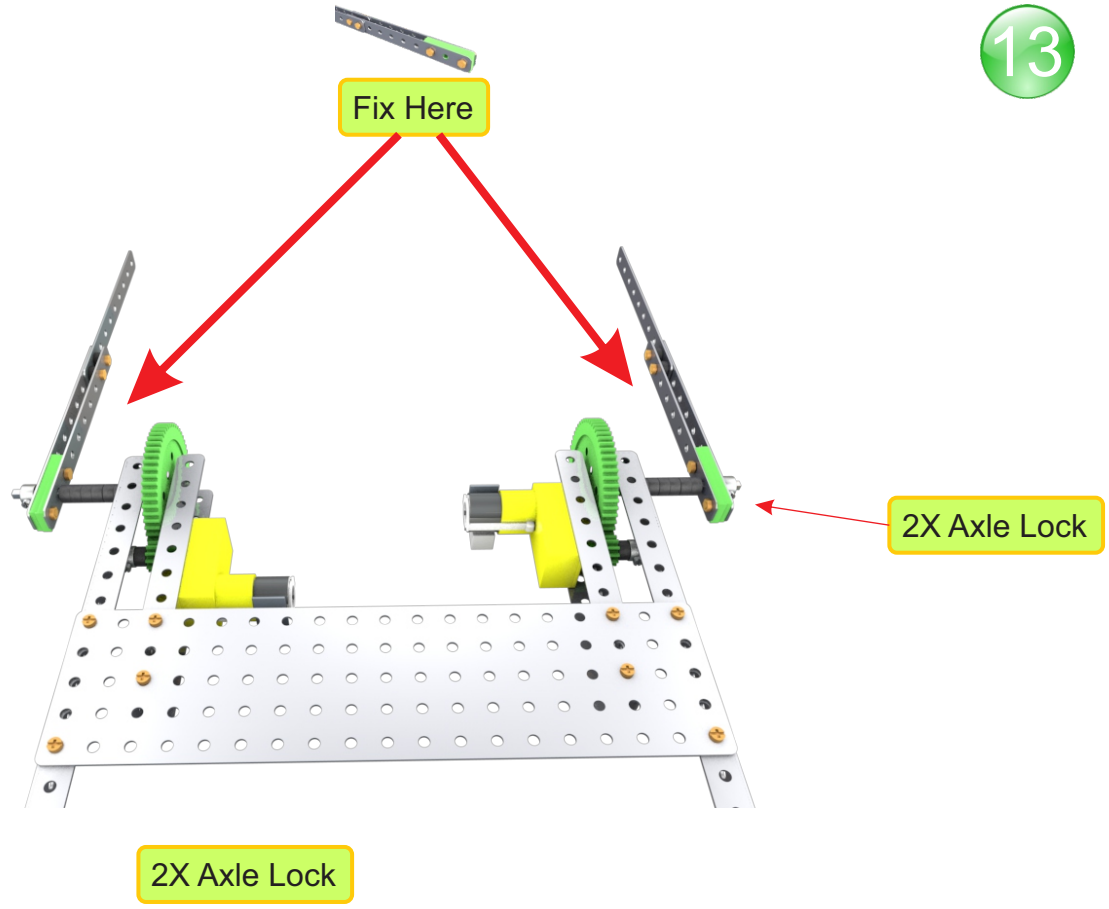

1X Small Bar

2X Shaft Locker

2X 0.5" Nut

Tumbler

1X Small Bar

Tumbler

Tumbler

13