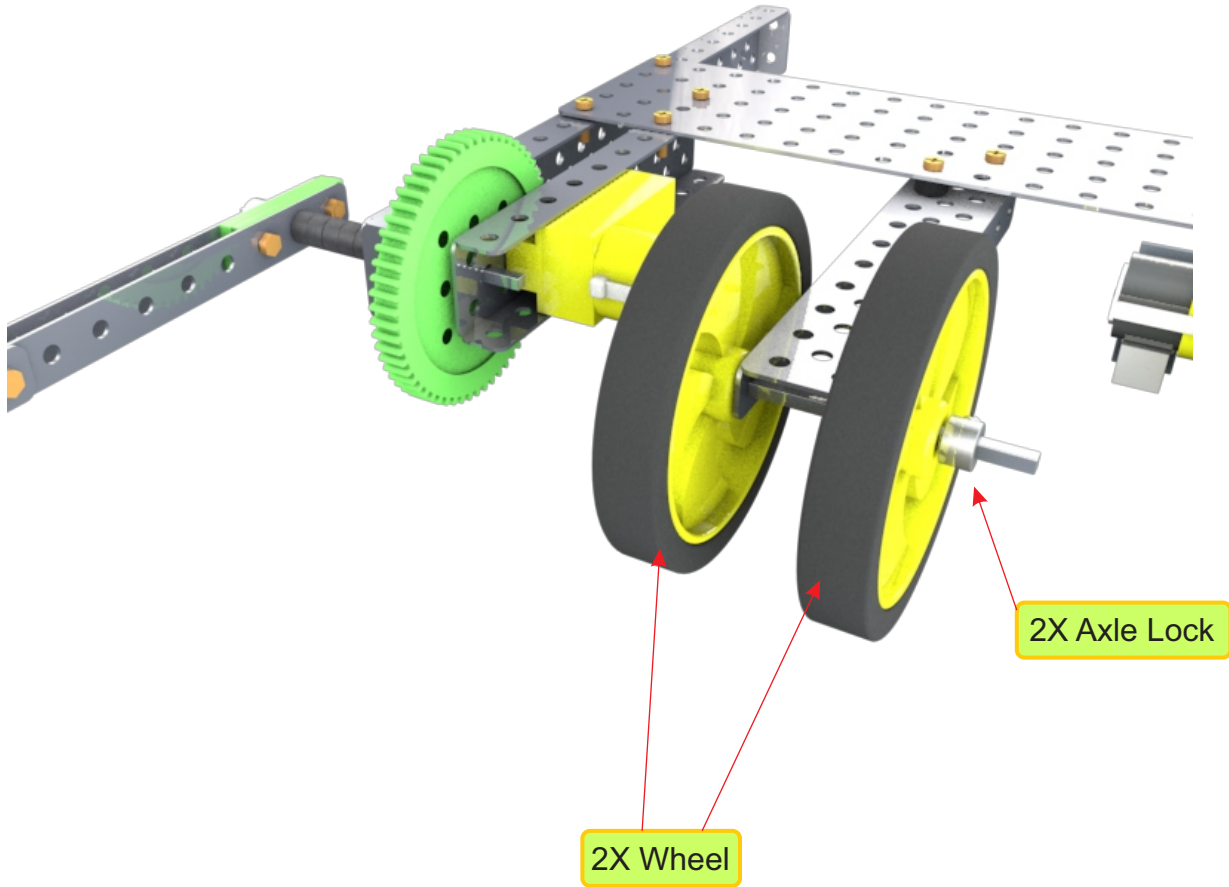

1X Small Bar

2X Shaft Locker

2X 0.5" Nut

Tumbler

1X Small Bar

Tumbler

Tumbler

13

Tumbler

Tumbler

15

1X Shaft 3"

Tumbler

16

Tumbler

17