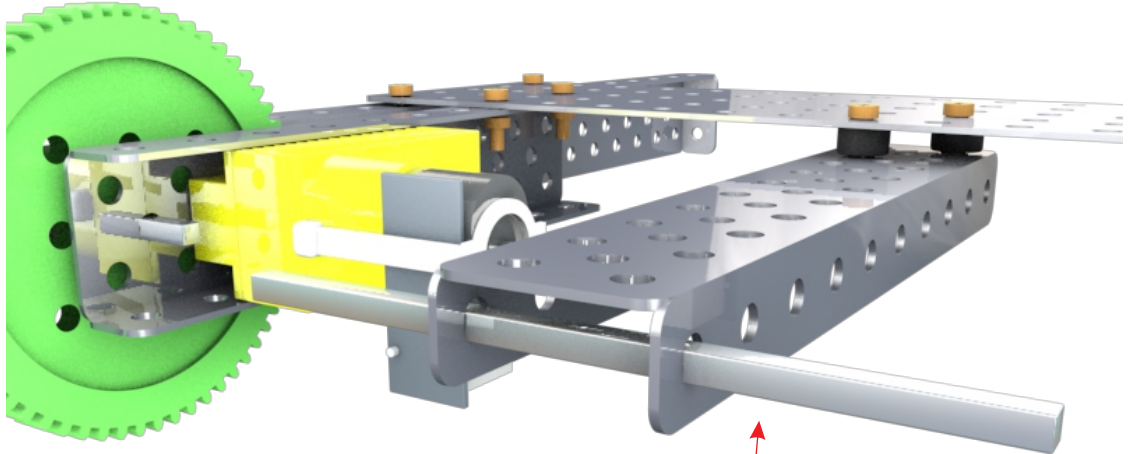

Tumbler

15

1X Shaft 3"