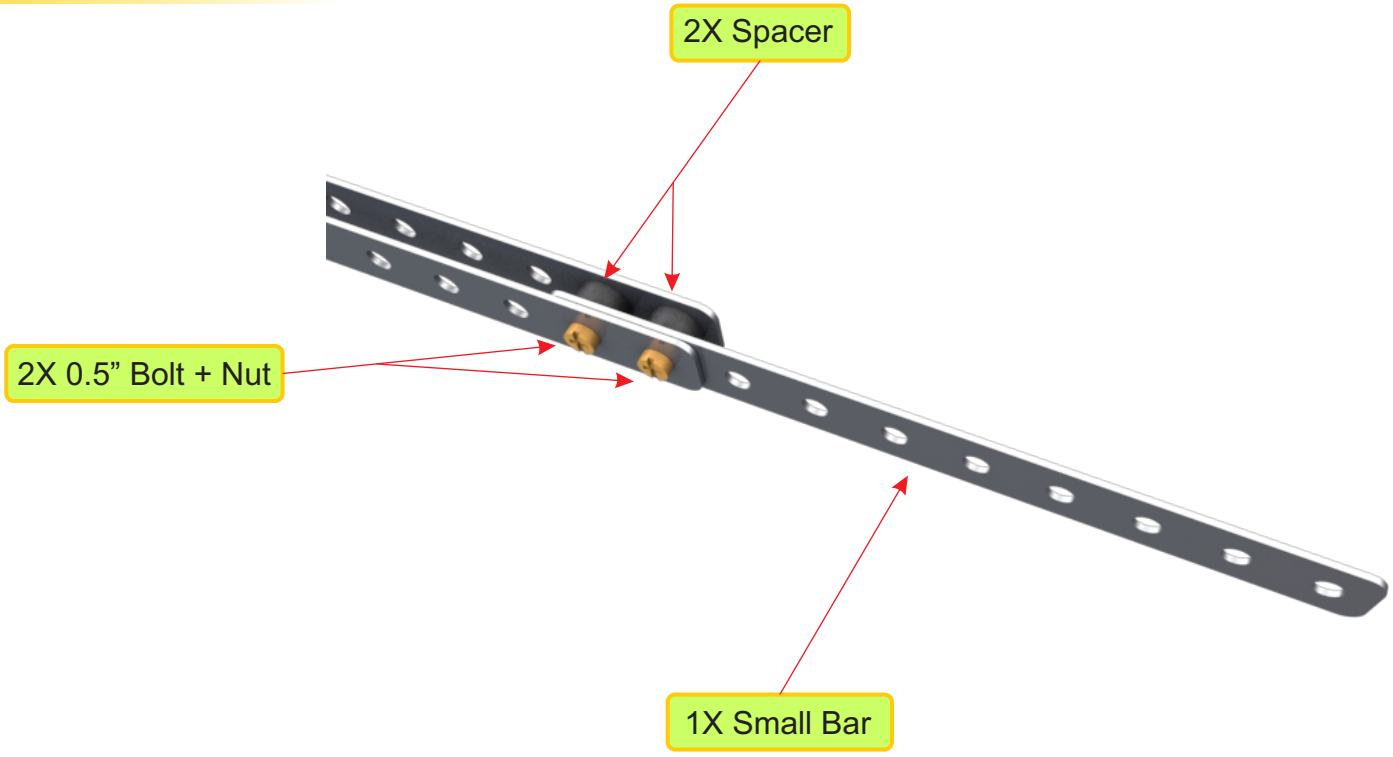

1X Small Bar

2X Shaft Locker

2X 0.5" Nut

Tumbler

1X Small Bar

Tumbler

Tumbler

13