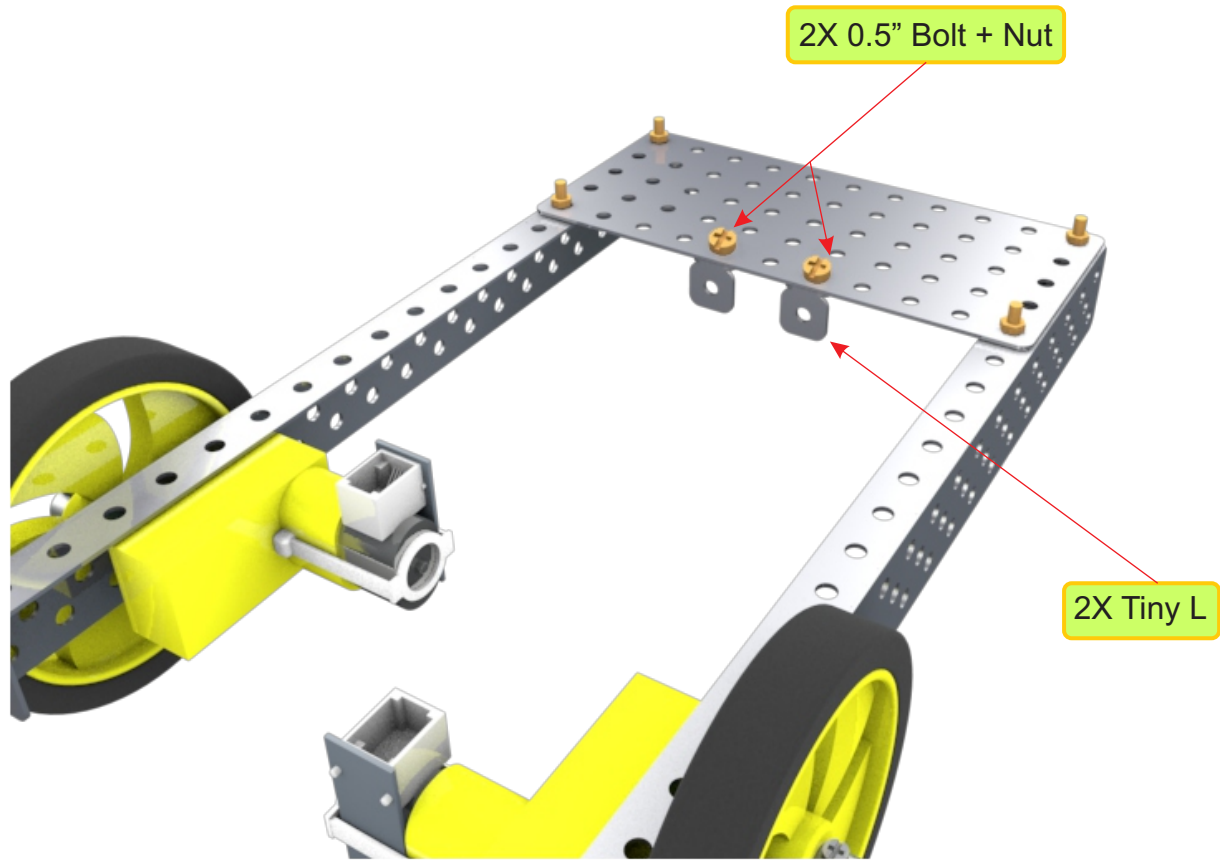

Destruction Bot

6