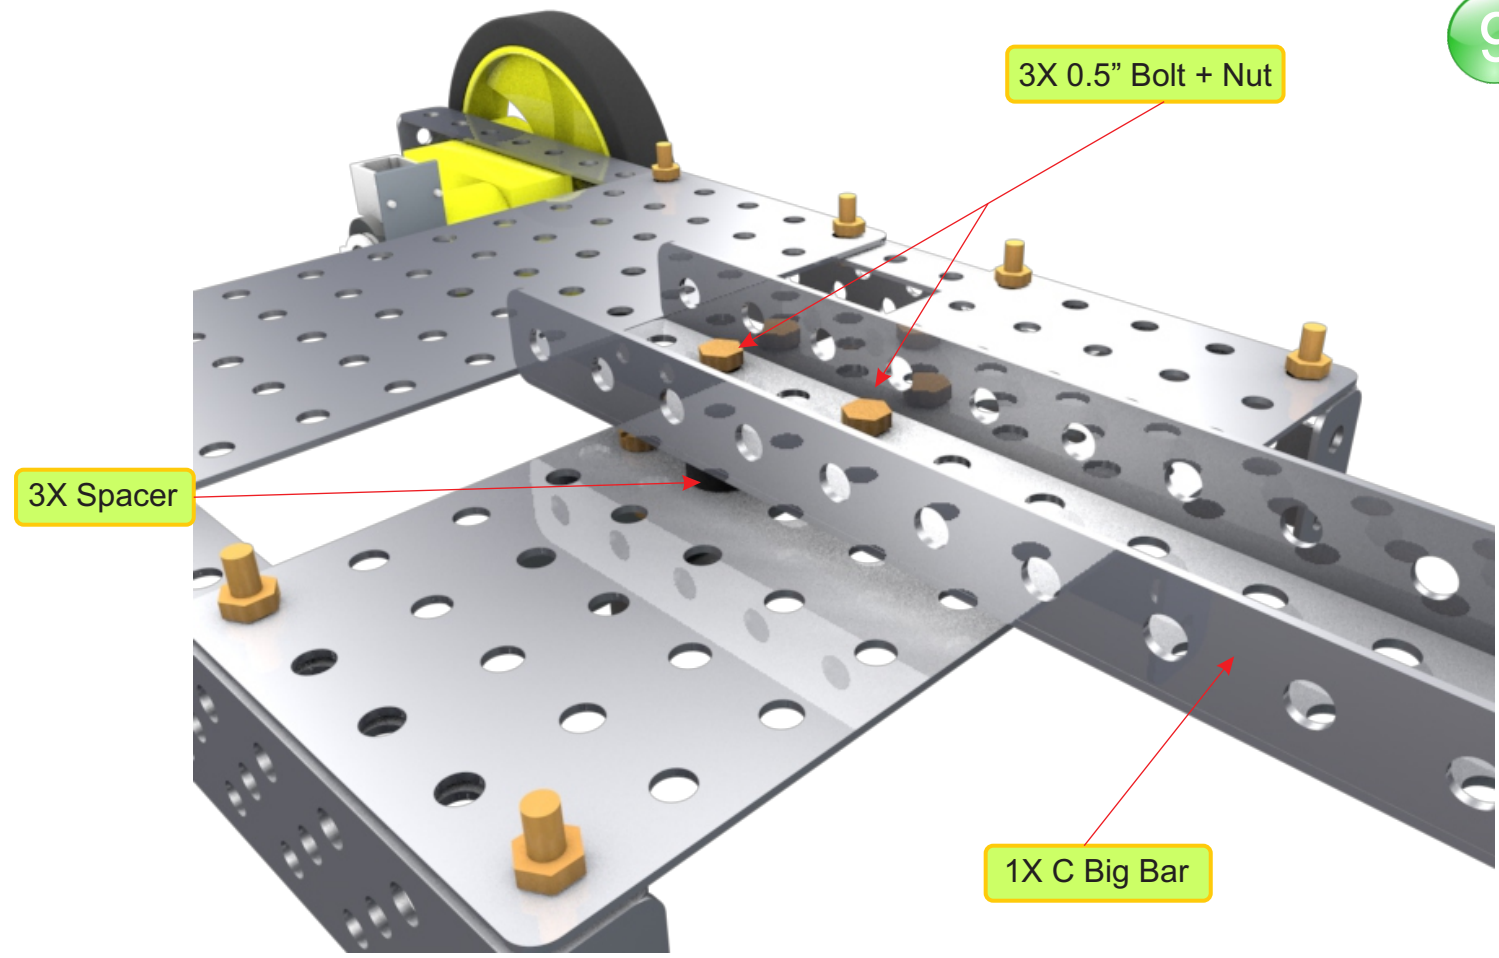

Destruction Bot

9