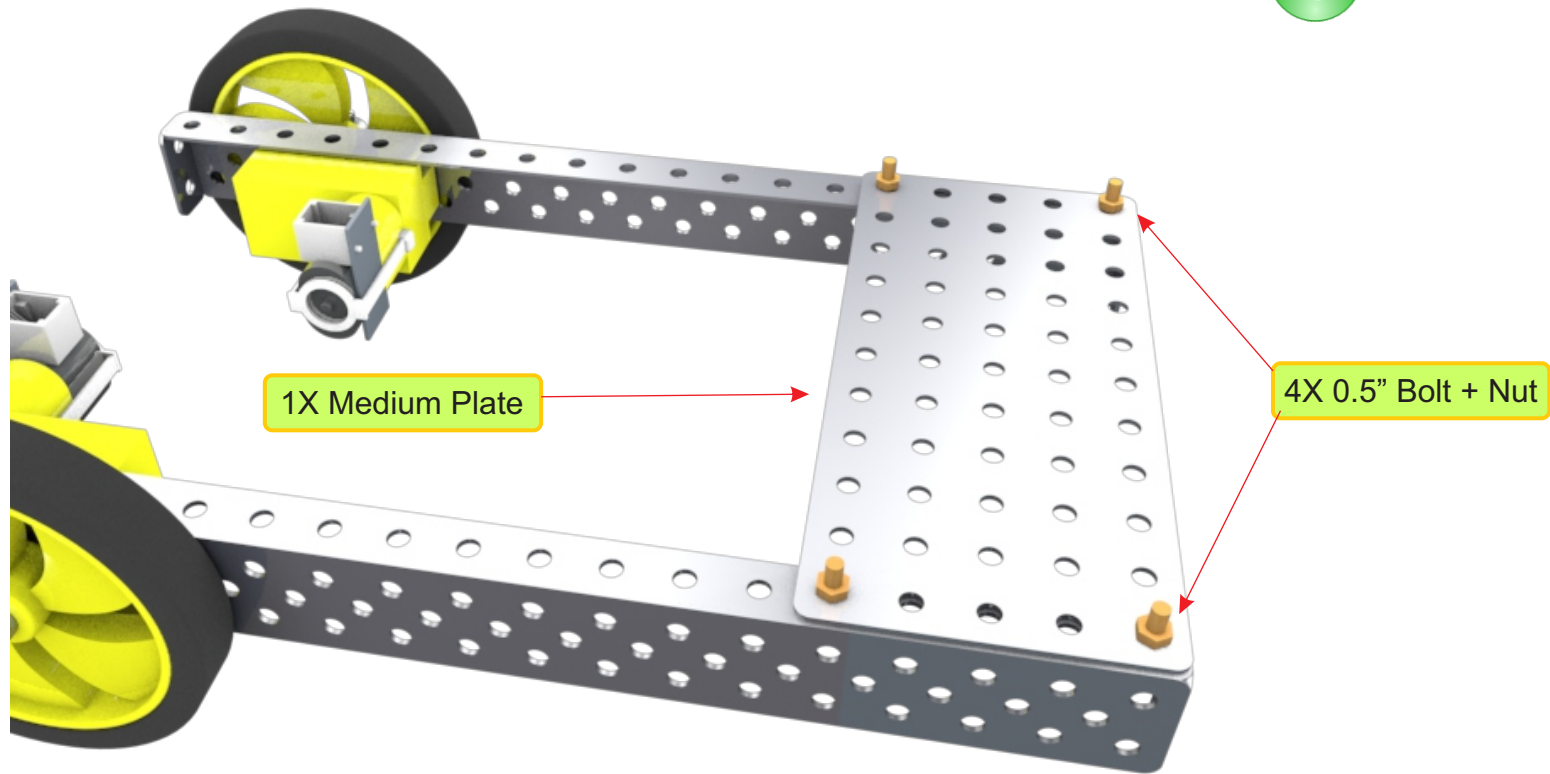

Destruction Bot

5