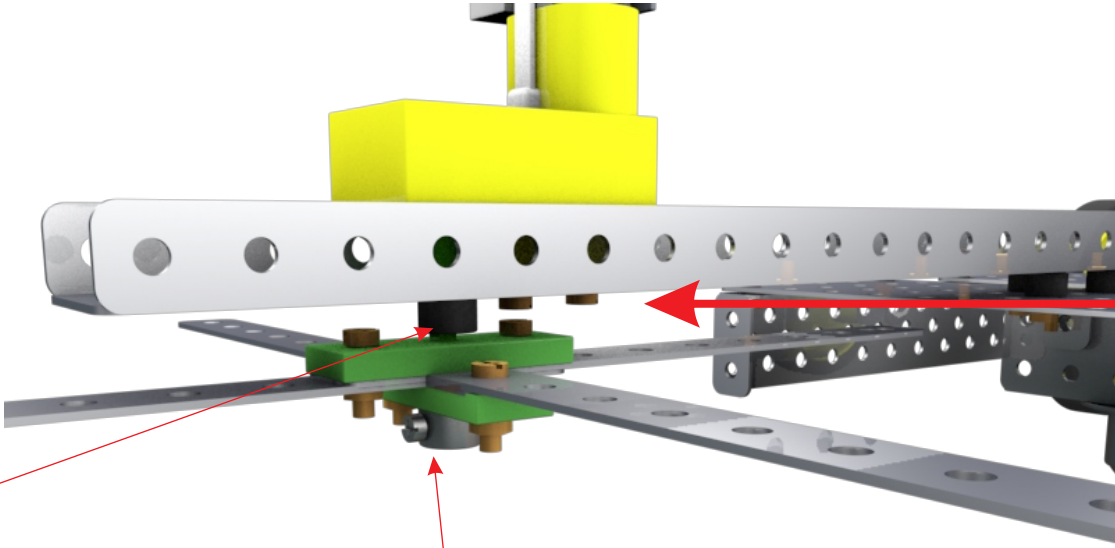

Destruction Bot

13

1X Spacer

1X Axle Lock

Fix Here