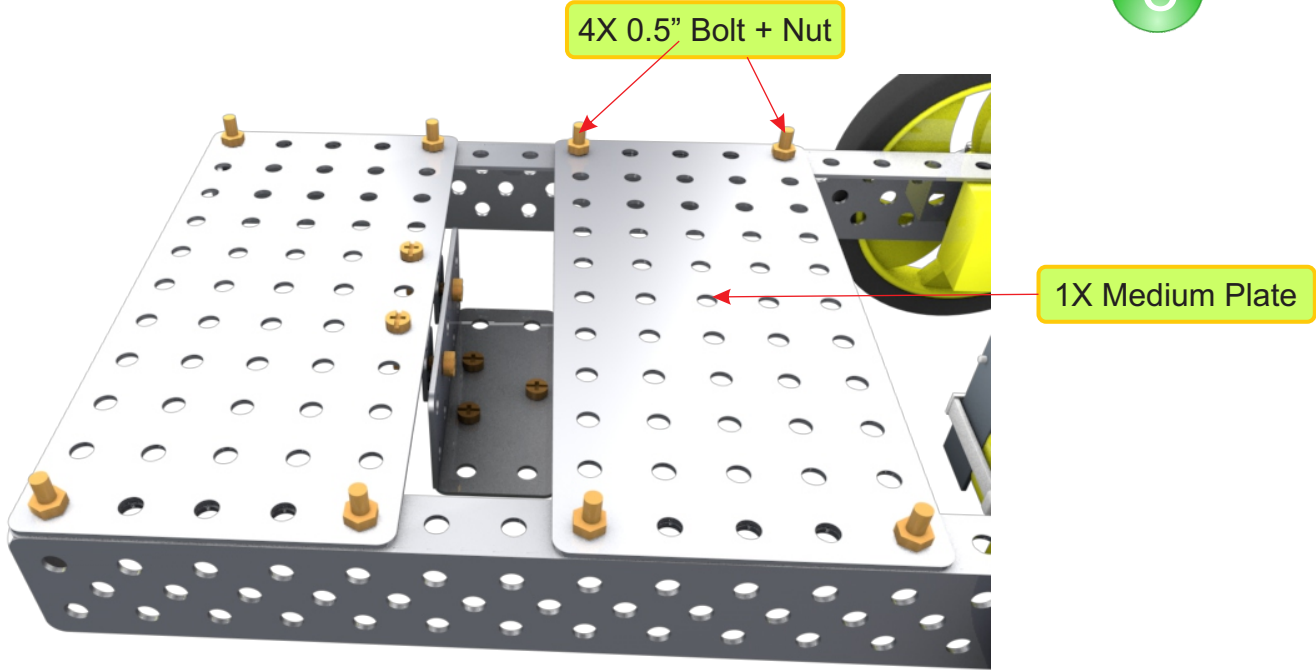

Destruction Bot

8