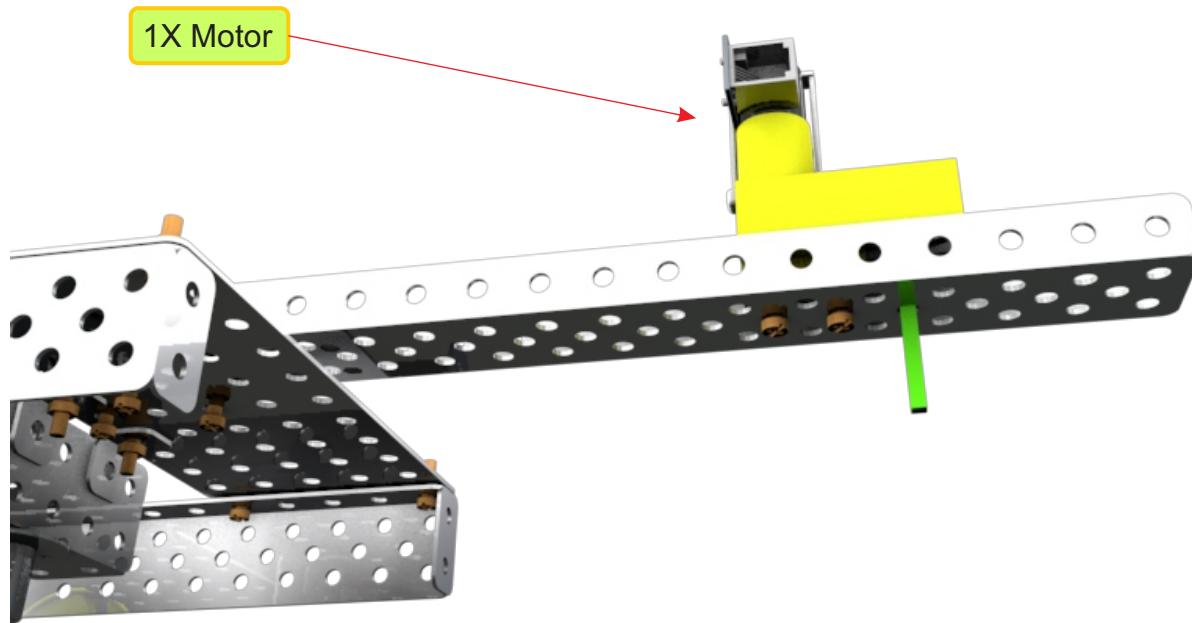

Destruction Bot

10