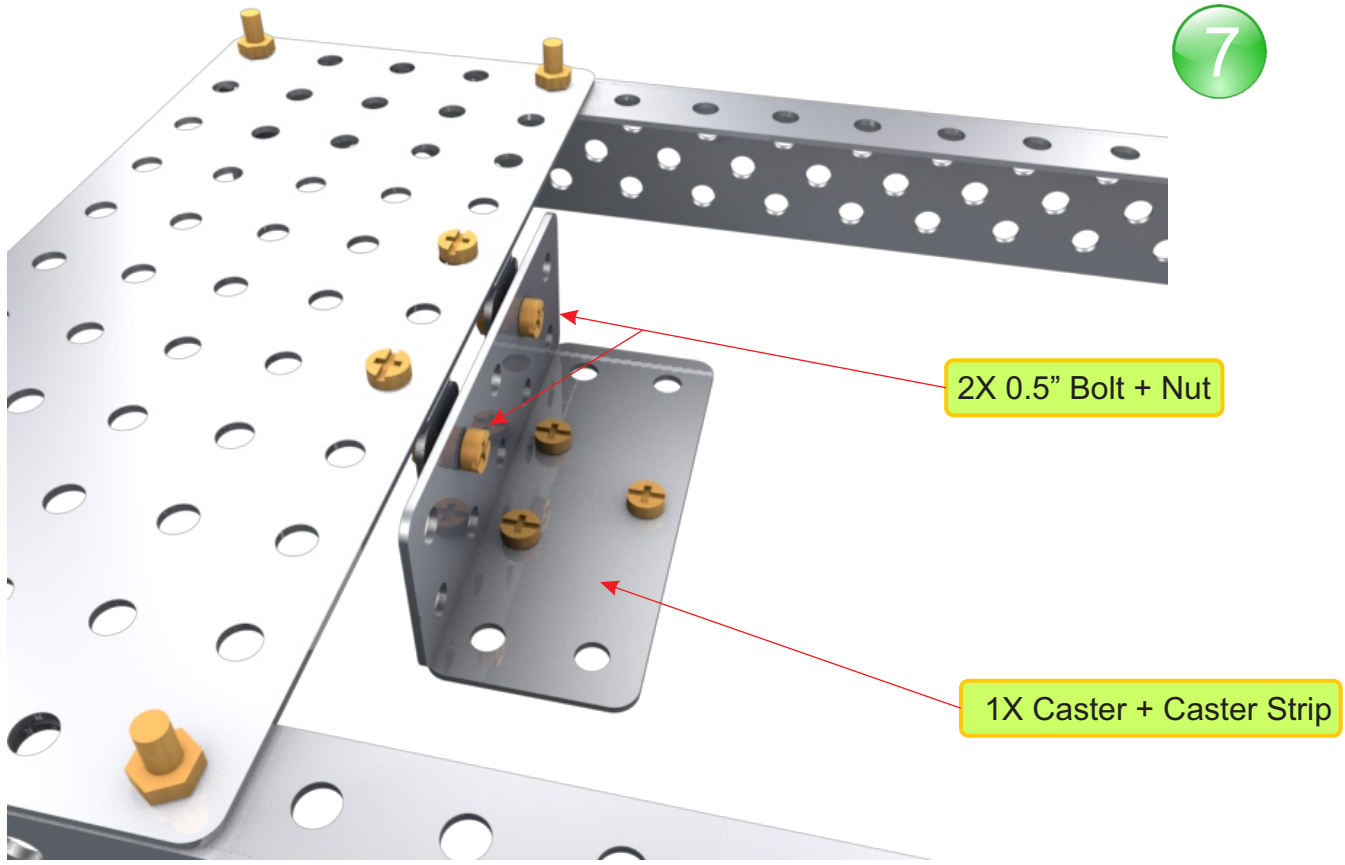

Destruction Bot

7