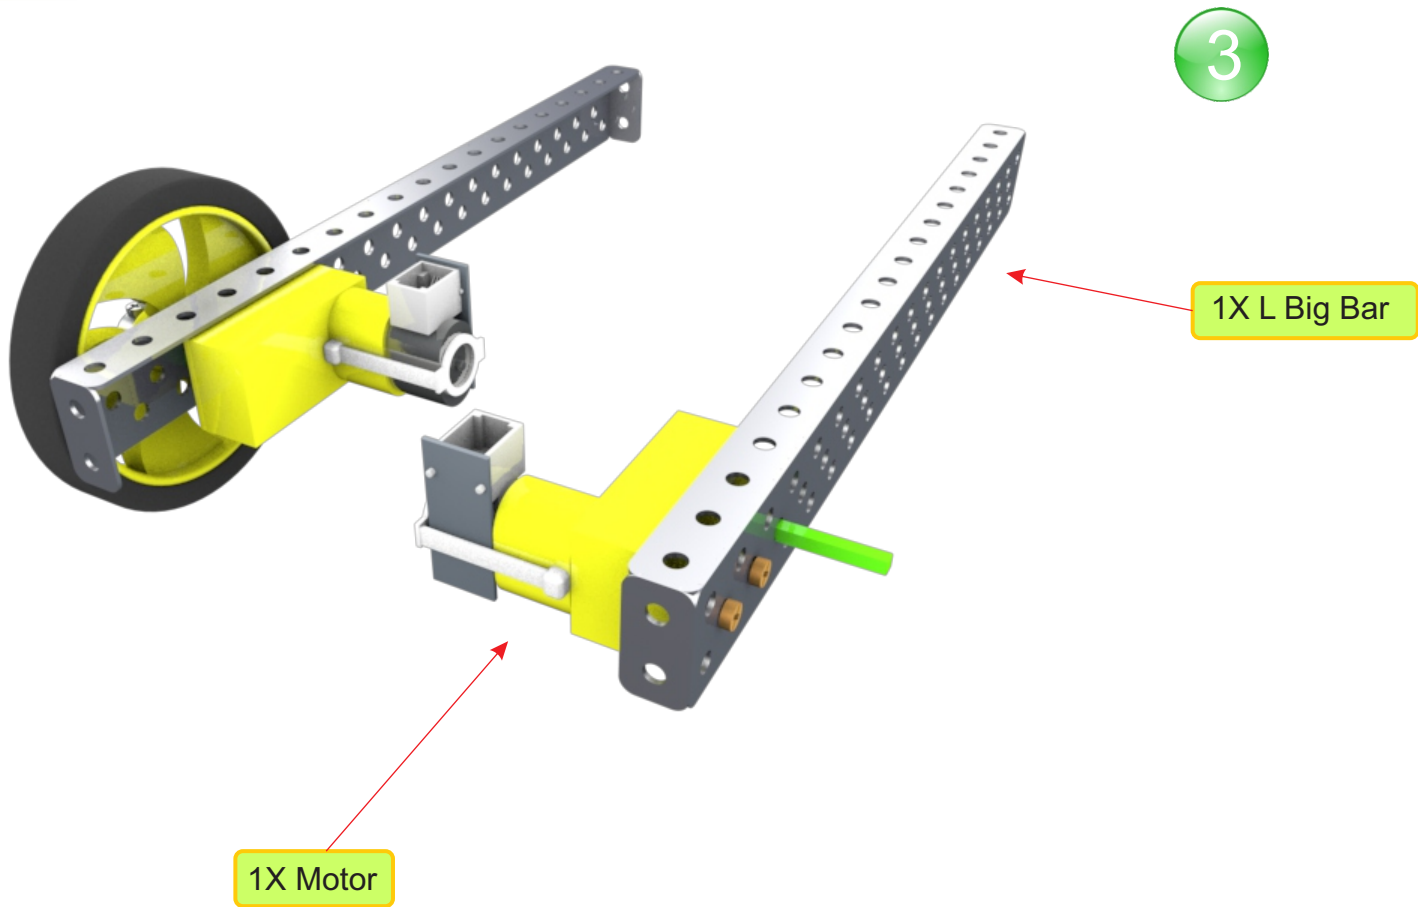

Destruction Bot