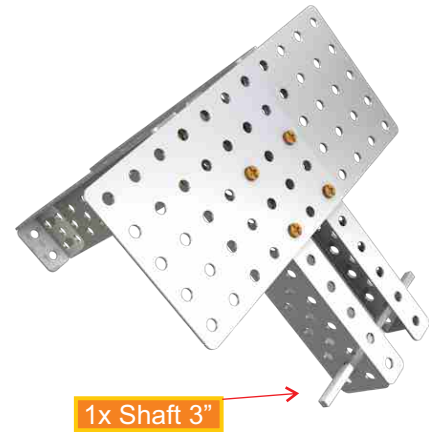

## #1 Speedster

1

2x C Small Bar

2

4x 0.5 Nut + Bolts

1x Med. Plate

3

4

5

6

7

1x 60T Gear

1x Axle Lock

8

1x Shaft 3"

9

1x 36T Gear

10

1x Axle Lock

1x Wheel

11

12

What did you learn?

---