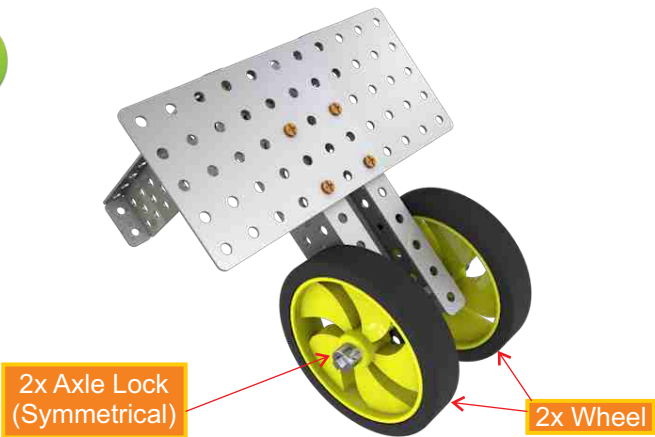

## #1 Speedster

1

2x C Small Bar

2

4x 0.5 Nut + Bolts

1x Med. Plate

3

4

5

6

7

1x 60T Gear

1x Axle Lock

8

1x Shaft 3"

9

1x 36T Gear

10

1x Axle Lock

1x Wheel

11

12

What did you learn?

---