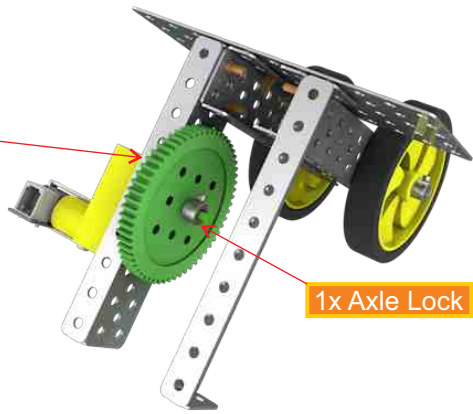

## #1 Speedster

1

2x C Small Bar

2

4x 0.5 Nut + Bolts

1x Med. Plate

3

4

5

6

7

1x 60T Gear

1x Axle Lock

8

1x Shaft 3"

9

1x 36T Gear

10

1x Axle Lock

1x Wheel

11

12

What did you learn?

---