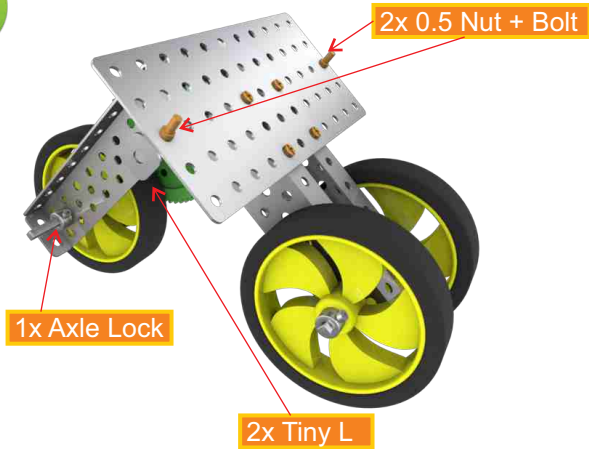

## #1 Speedster

1

2x C Small Bar

2

4x 0.5 Nut + Bolts

1x Med. Plate

3

4

1x 36T Gear

10

1x Axle Lock

1x Wheel

11

12

What did you learn?

---