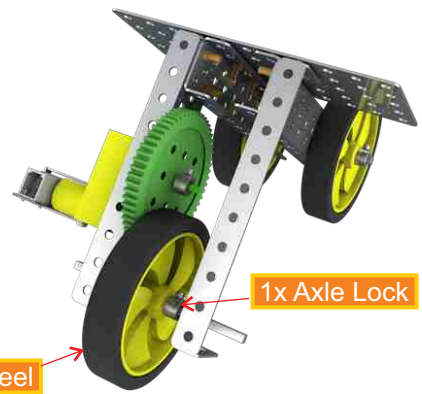

## #1 Speedster

1

2x C Small Bar

2

4x 0.5 Nut + Bolts

1x Med. Plate

3

4

5

6

7

1x 60T Gear

1x Axle Lock

8

1x Shaft 3"

9

1x 36T Gear

10

1x Axle Lock

1x Wheel

11

12

What did you learn?

---