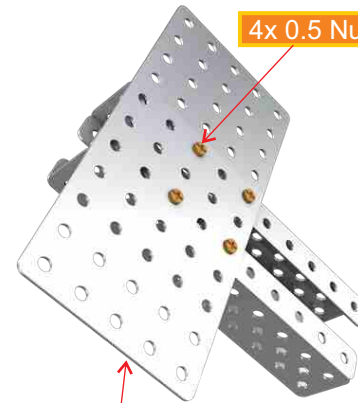

## #1 Speedster

1

2x C Small Bar

2

4x 0.5 Nut + Bolts

1x Med. Plate

3

4

5

6

7

1x 60T Gear

1x Axle Lock

8

1x Shaft 3"

9

1x 36T Gear

10

1x Axle Lock

1x Wheel

11

12

What did you learn?

---