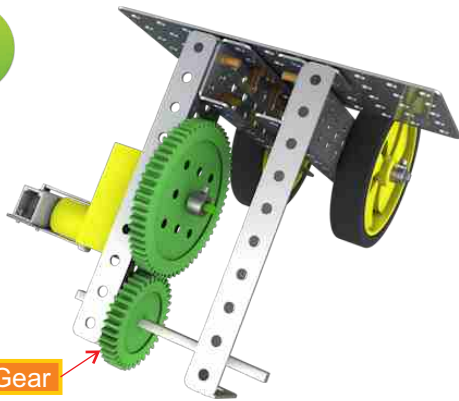

## #1 Speedster

1

2x C Small Bar

2

4x 0.5 Nut + Bolts

1x Med. Plate

3

4

5

6

7

1x 60T Gear

1x Axle Lock

8

1x Shaft 3"

9

1x 36T Gear

10

1x Axle Lock

1x Wheel

11

12

What did you learn?

---