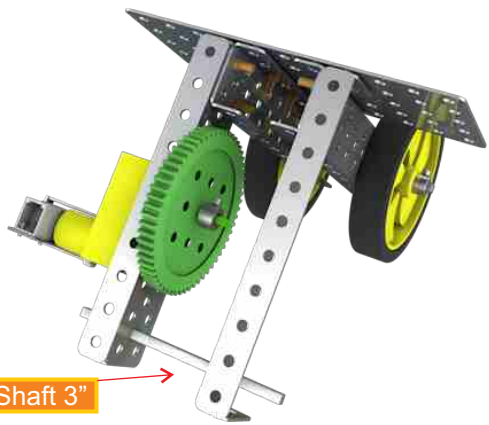

## #1 Speedster

1

2x C Small Bar

2

4x 0.5 Nut + Bolts

1x Med. Plate

3

4

5

6

7

1x 60T Gear

1x Axle Lock

8

1x Shaft 3"

9

1x 36T Gear

10

1x Axle Lock

1x Wheel

11

12

What did you learn?

---