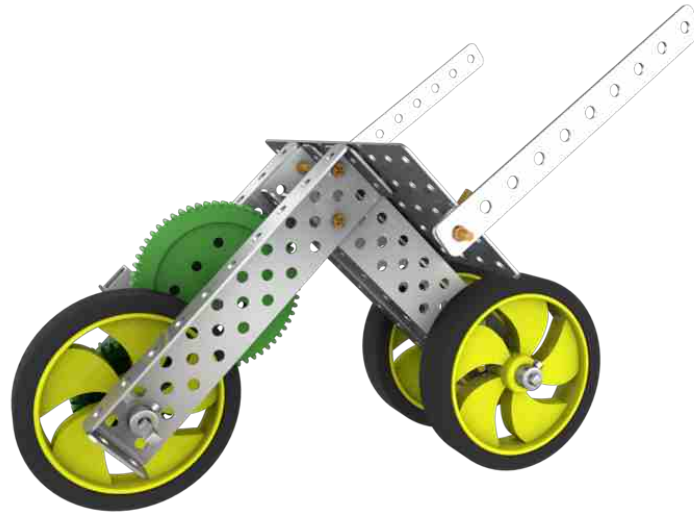

## #1 Speedster

1

2x C Small Bar

2

4x 0.5 Nut + Bolts

1x Med. Plate

3

4

5

6

7

1x 60T Gear

1x Axle Lock

8

1x Shaft 3"

9

1x 36T Gear

10

1x Axle Lock

1x Wheel

11

12

What did you learn?

---