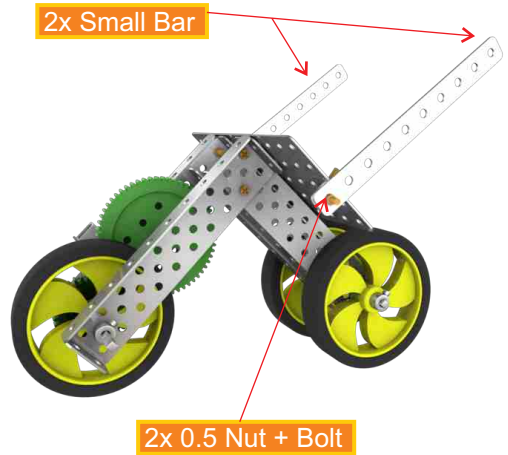

## #1 Speedster

1

2x C Small Bar

2

4x 0.5 Nut + Bolts

1x Med. Plate

3

4

1x 36T Gear

10

1x Axle Lock

1x Wheel

11

12

What did you learn?

---