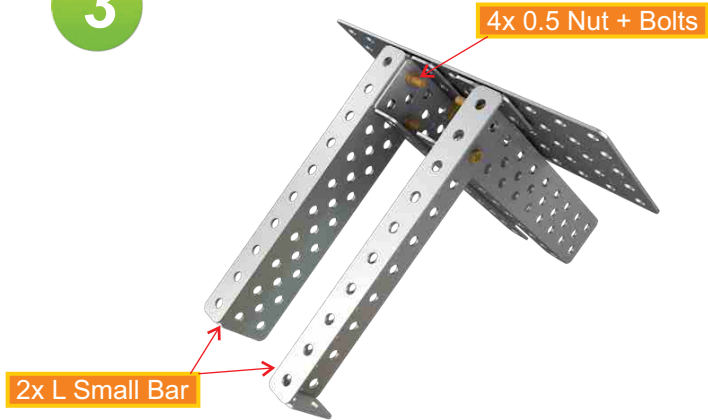

## #1 Speedster

1

2x C Small Bar

2

4x 0.5 Nut + Bolts

1x Med. Plate

3

4

5

6

7

1x 60T Gear

1x Axle Lock

8

1x Shaft 3"

9