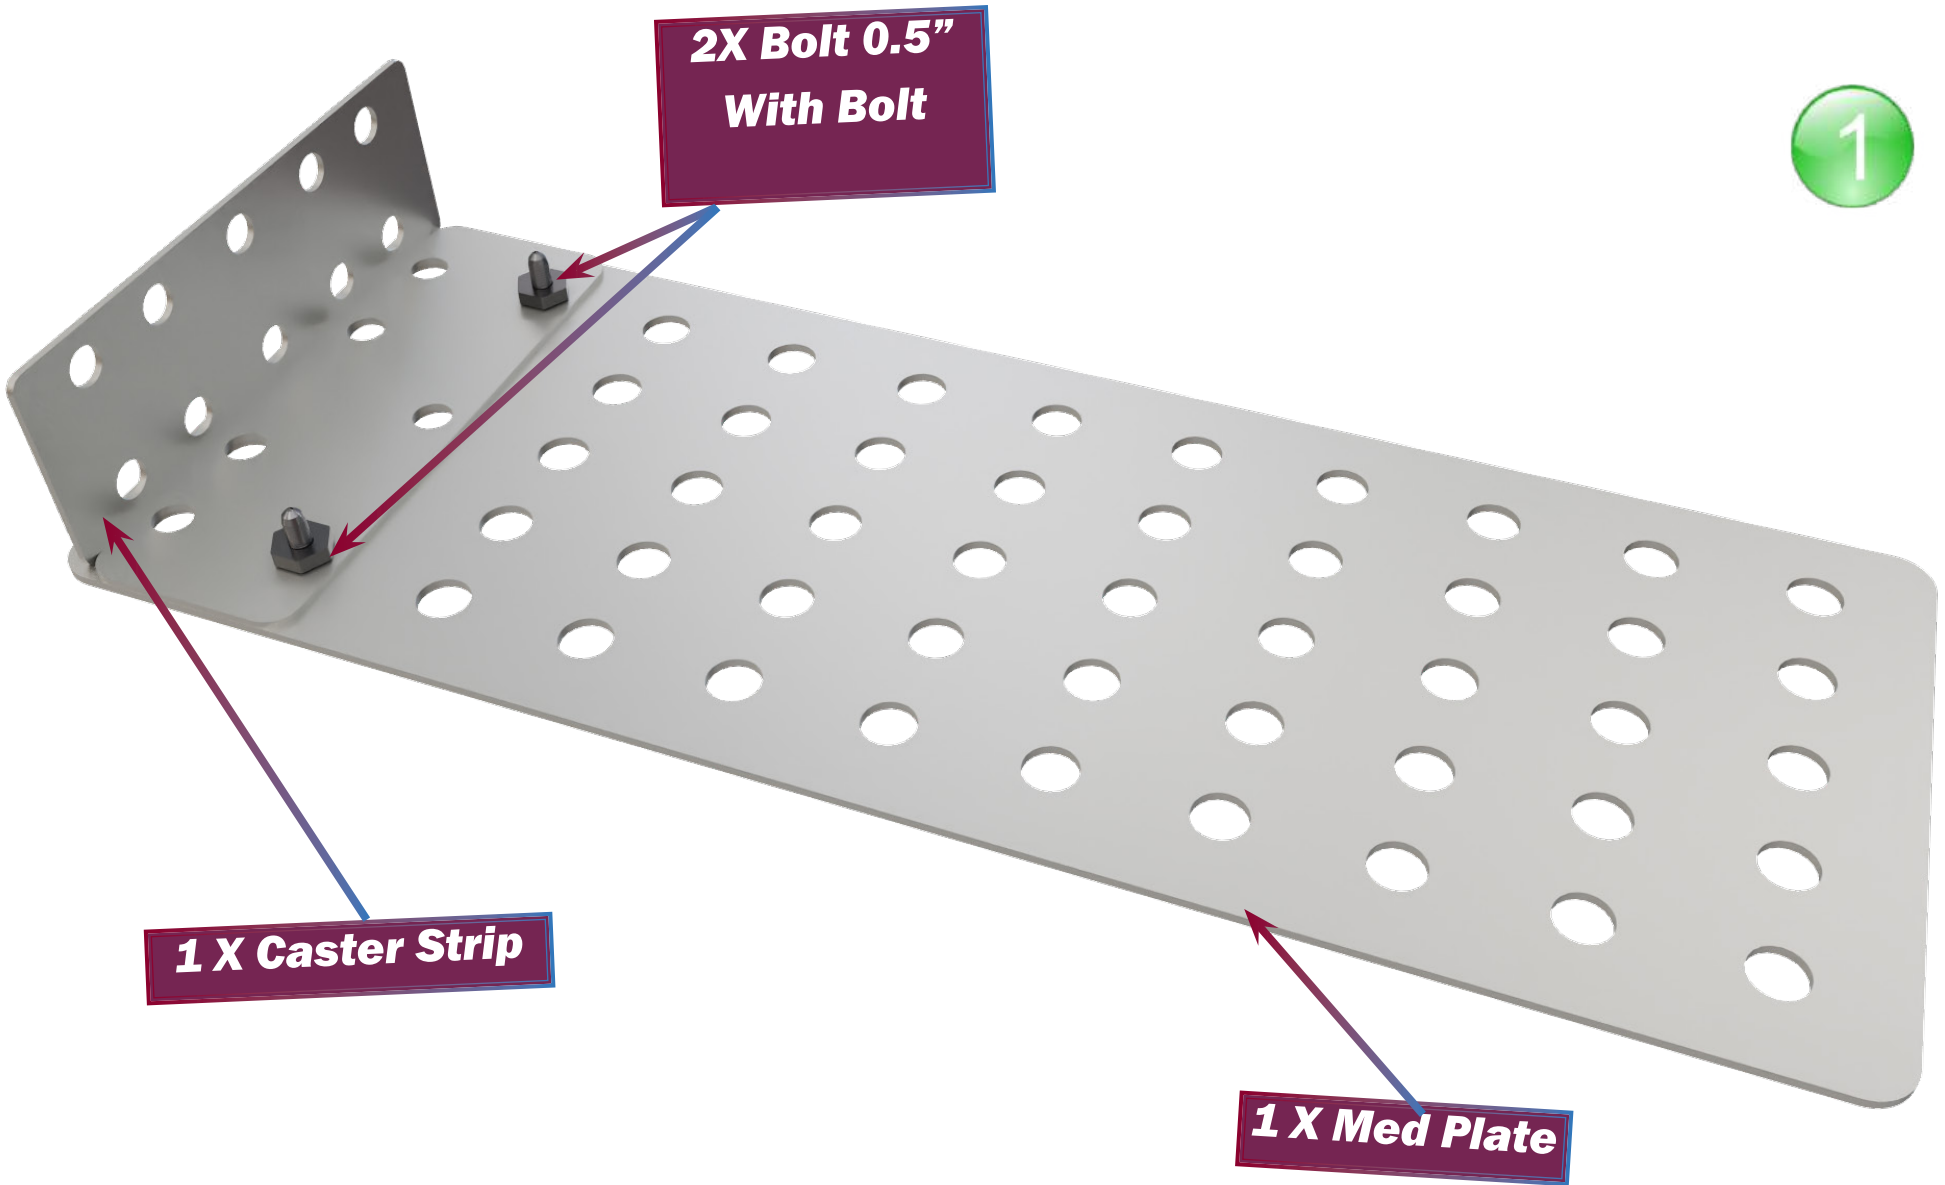

Product of

3

**1 X Bolt 0.5"  
With Bolt with  
Tiny L**

**M to M , Jumper  
Cable**

**Power Supply from  
12 V battery**