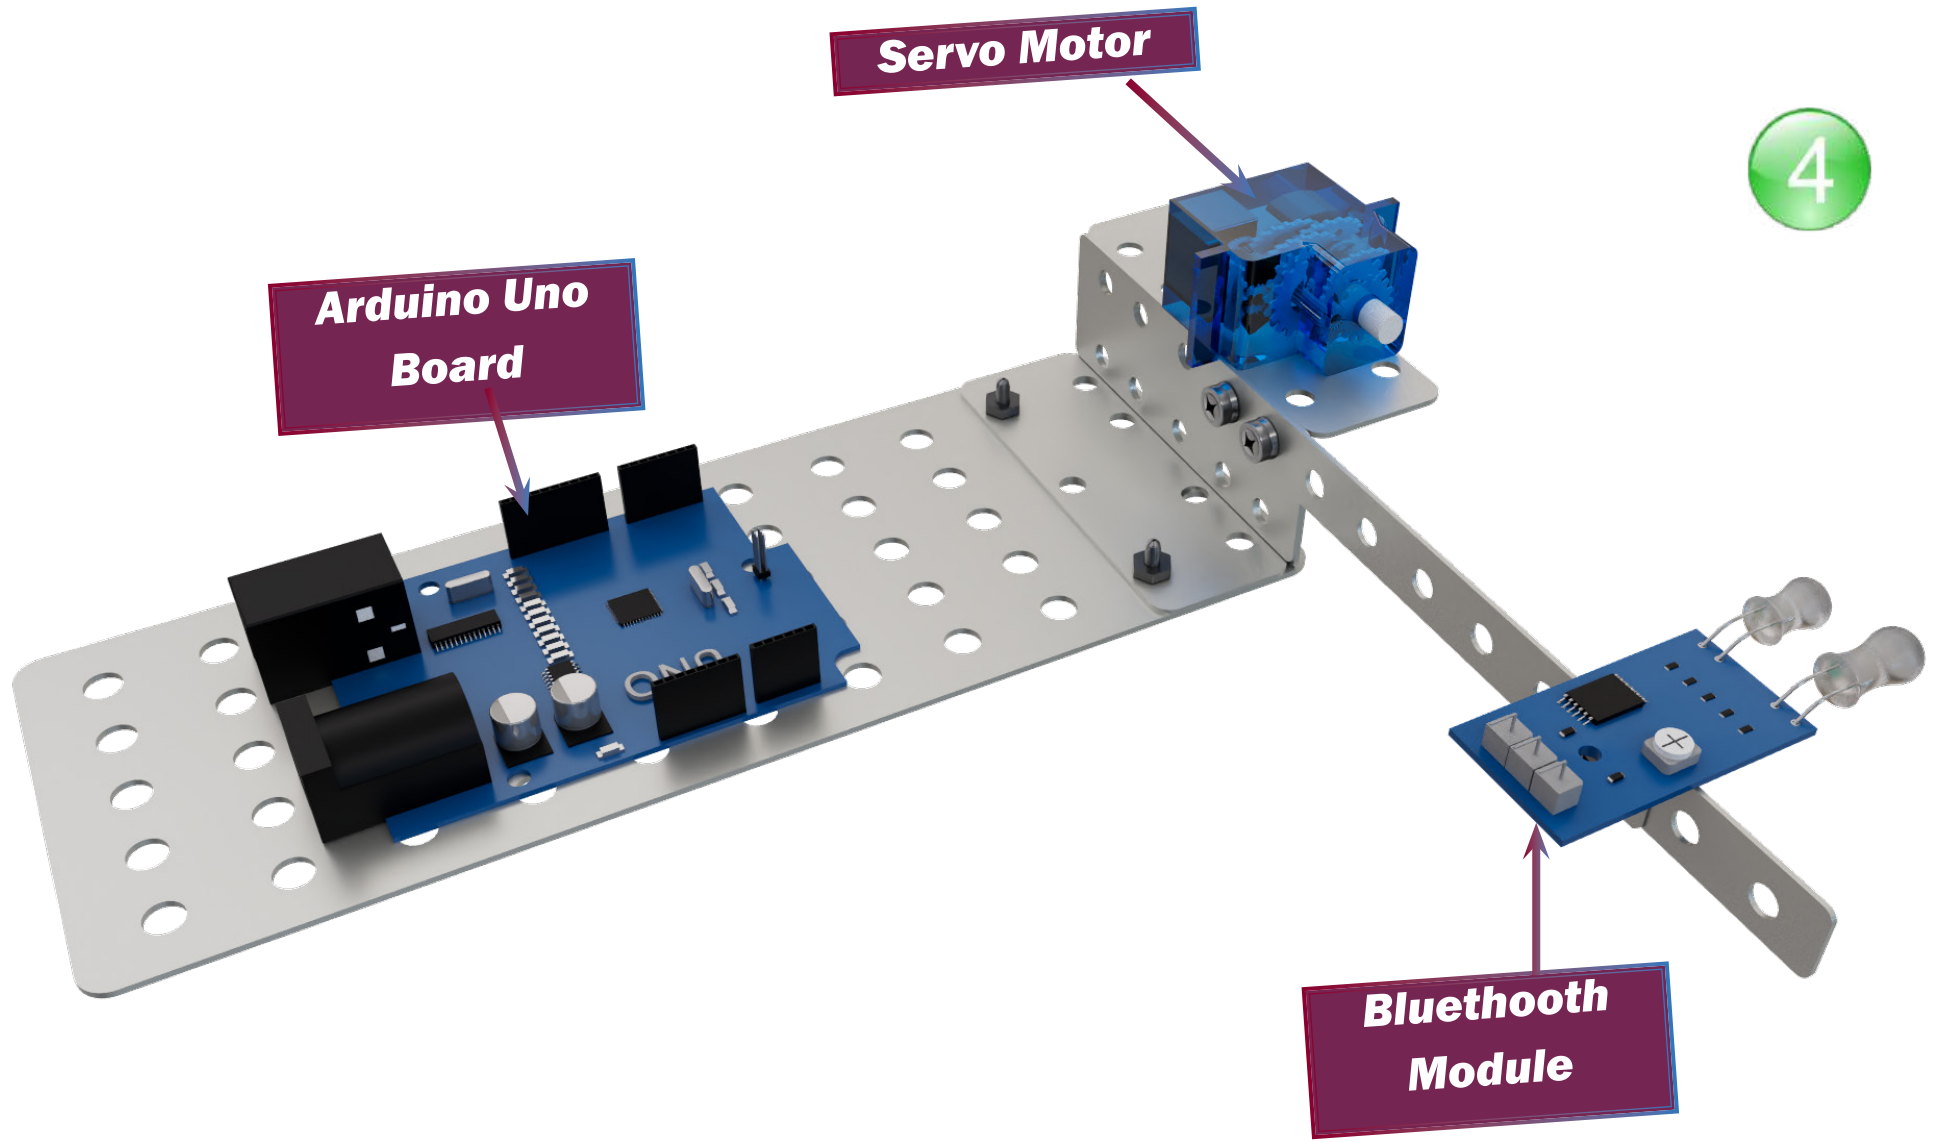

Product of

3

**1 X Bolt 0.5"  
With Bolt with  
Tiny L**

**M to M , Jumper  
Cable**

**Power Supply from  
12 V battery**