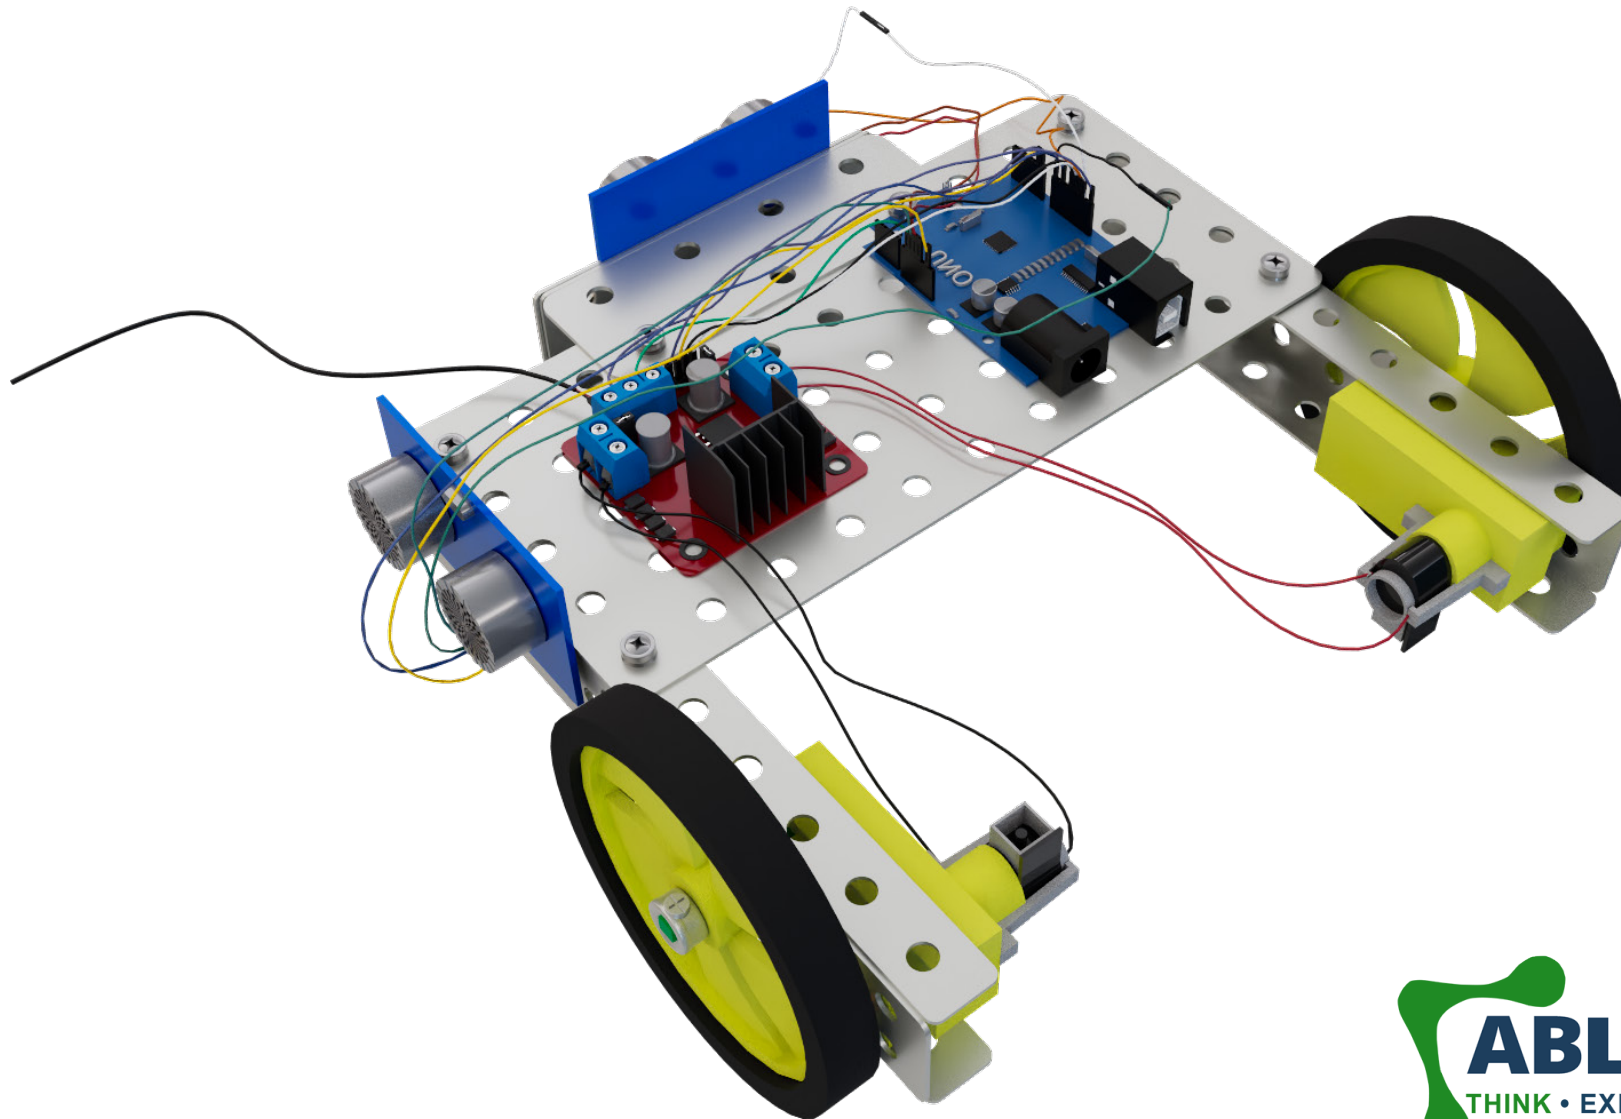

Edge Detecting Bot

Product of

1

**M to f , Jumper
Cable**

**M to f , Jumper
Cable**

16

**Power Supply from
12 V battery**