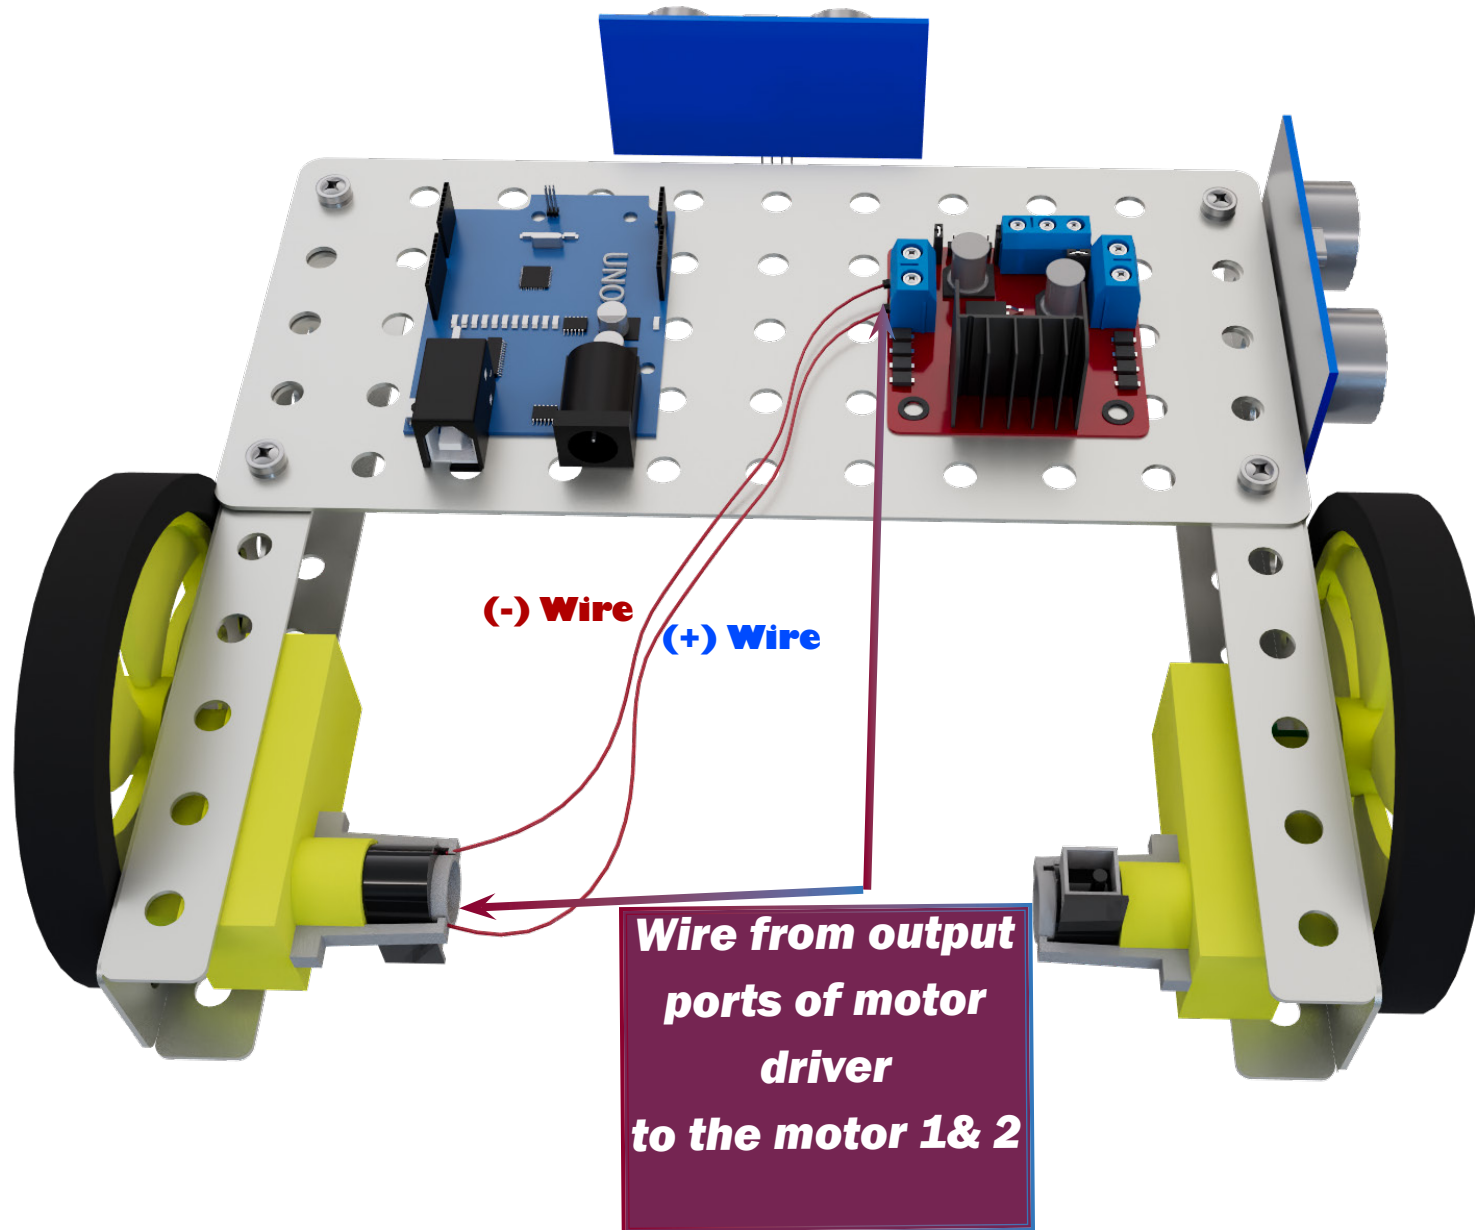

Edge Detecting Bot

Product of

1

**M to f , Jumper
Cable**

**M to f , Jumper
Cable**

16

**Power Supply from
12 V battery**