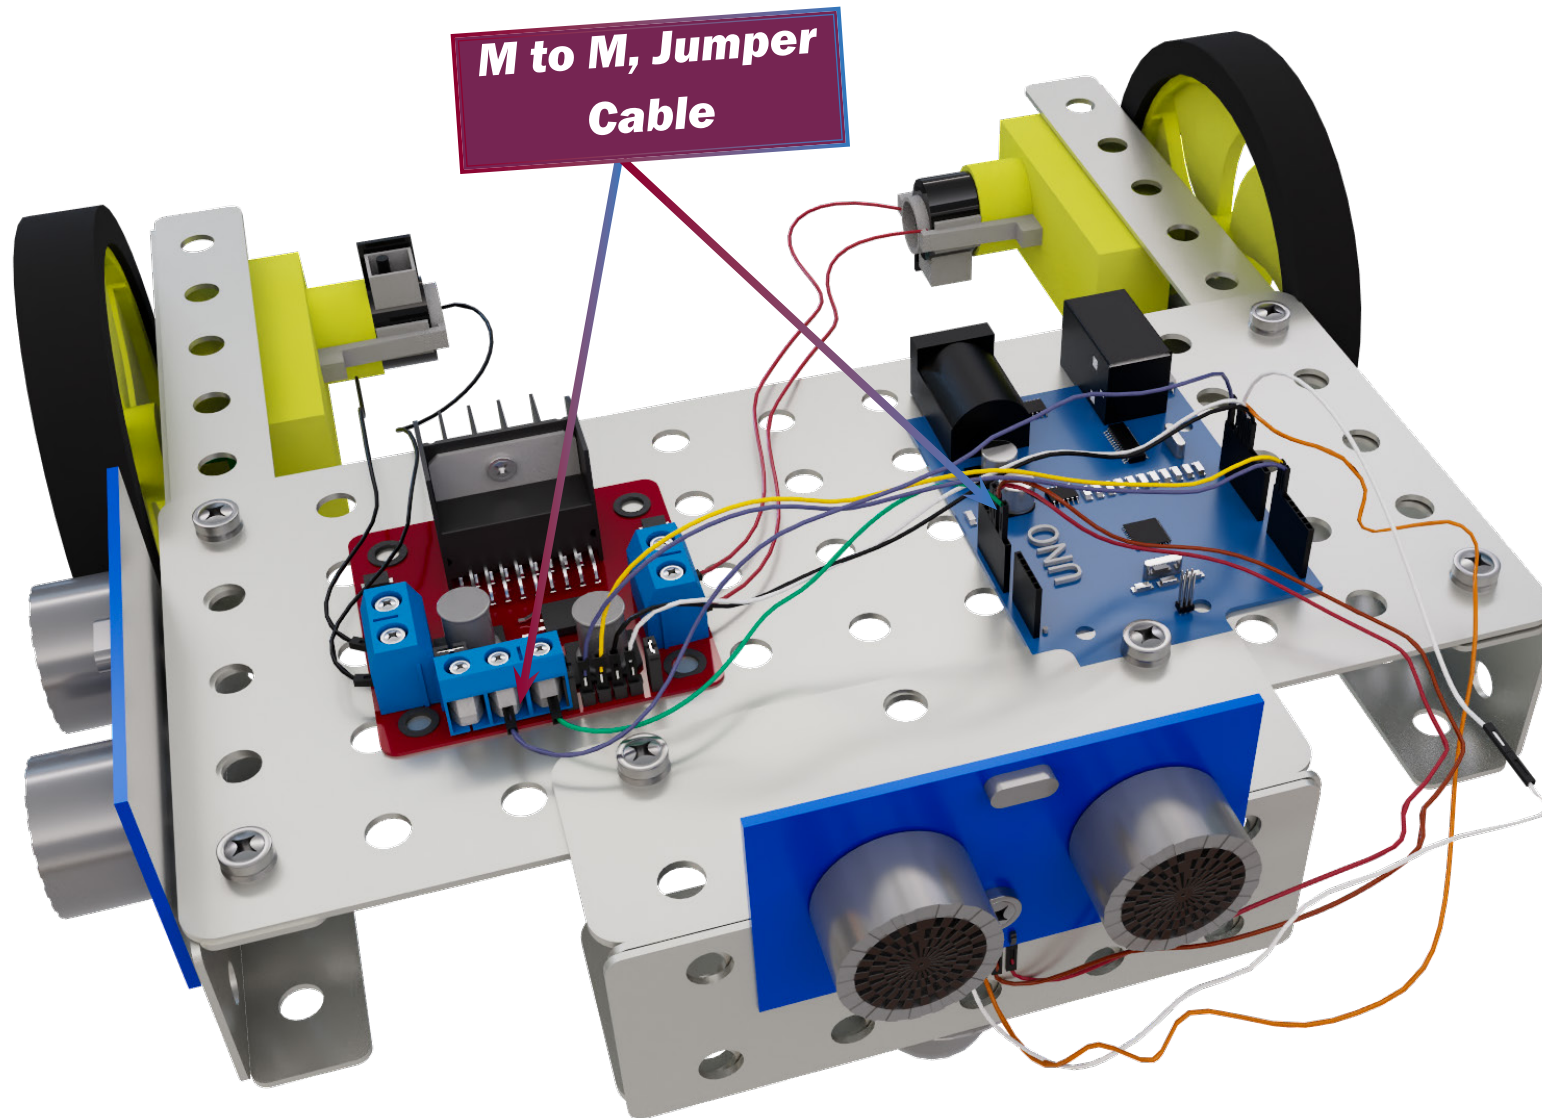

Edge Detecting Bot

Product of

1

**M to f , Jumper
Cable**

**M to f , Jumper
Cable**

16

**Power Supply from
12 V battery**