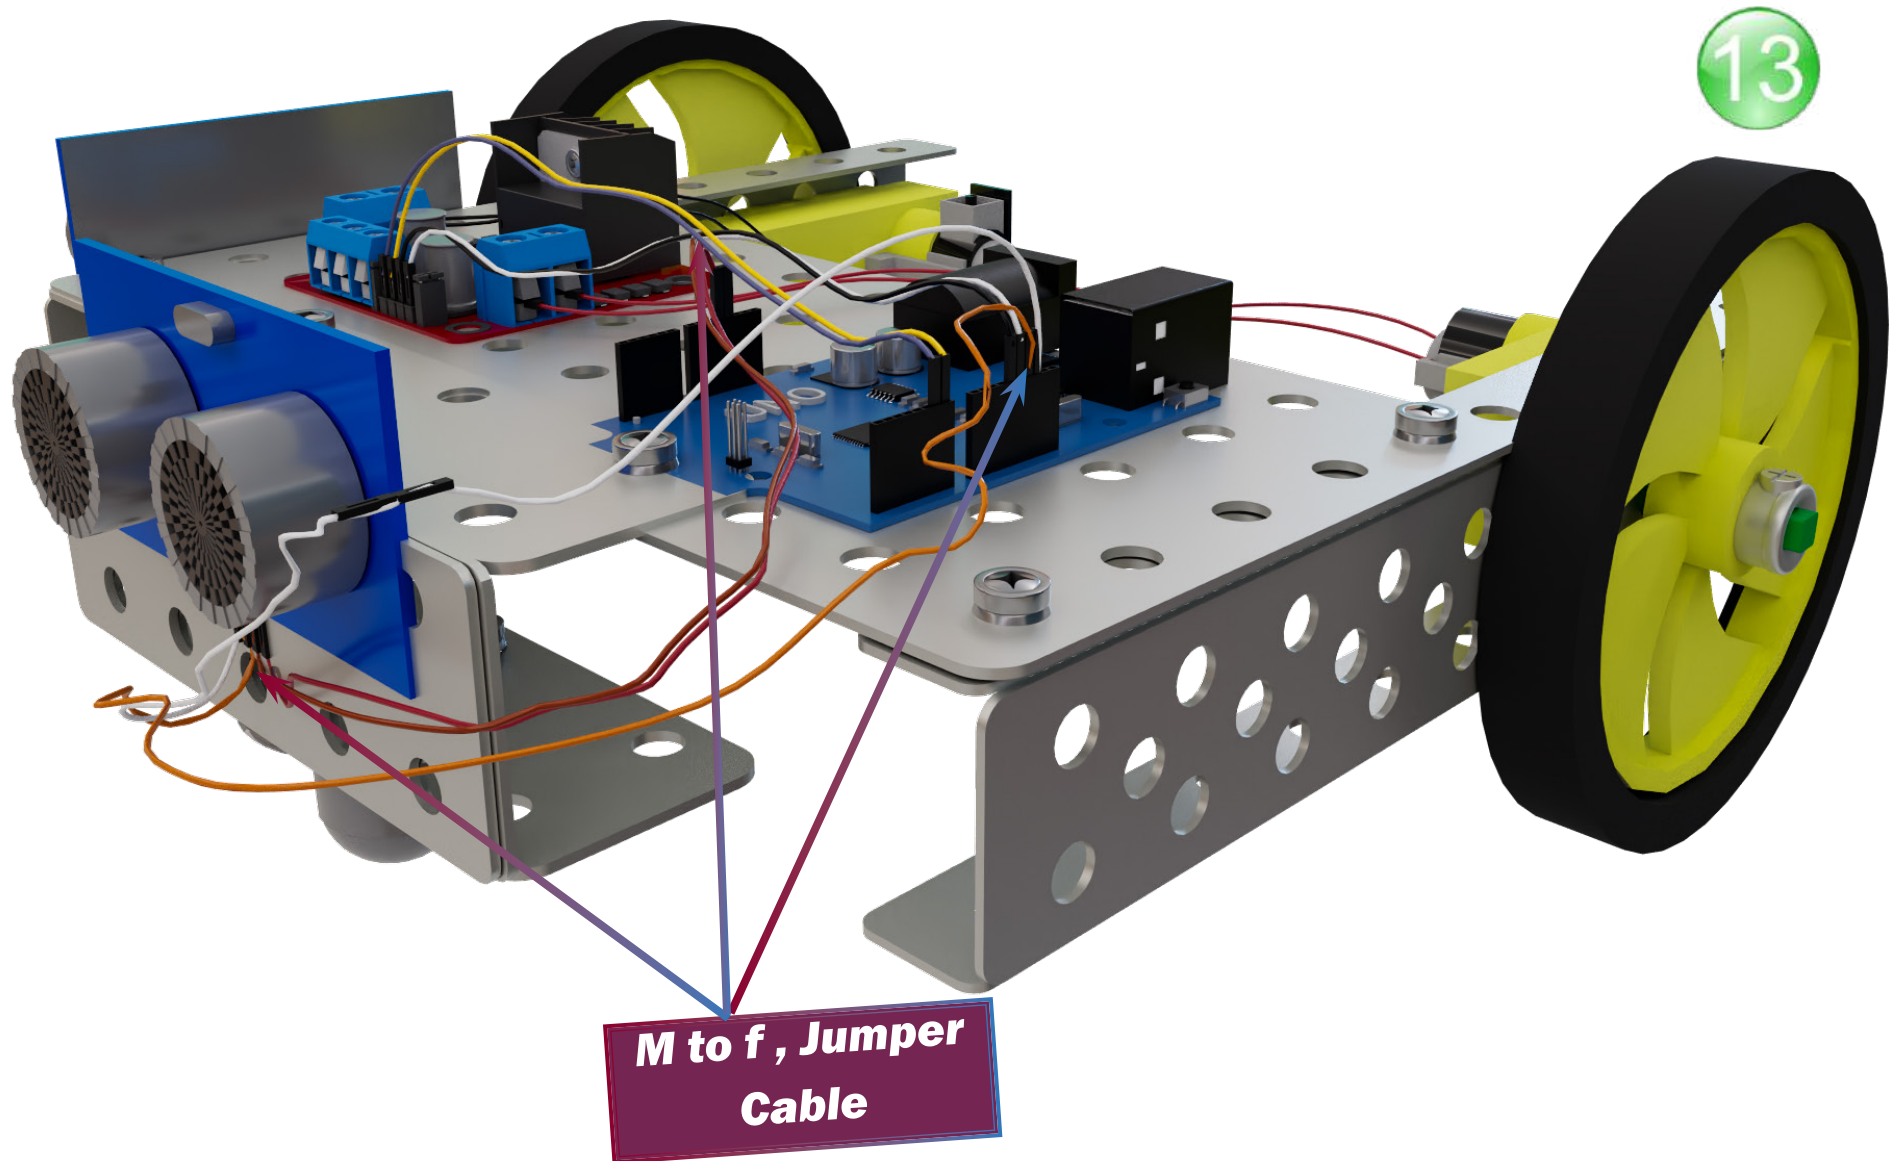

Edge Detecting Bot

Product of

1

**M to f , Jumper
Cable**

**M to f , Jumper
Cable**

16

**Power Supply from
12 V battery**