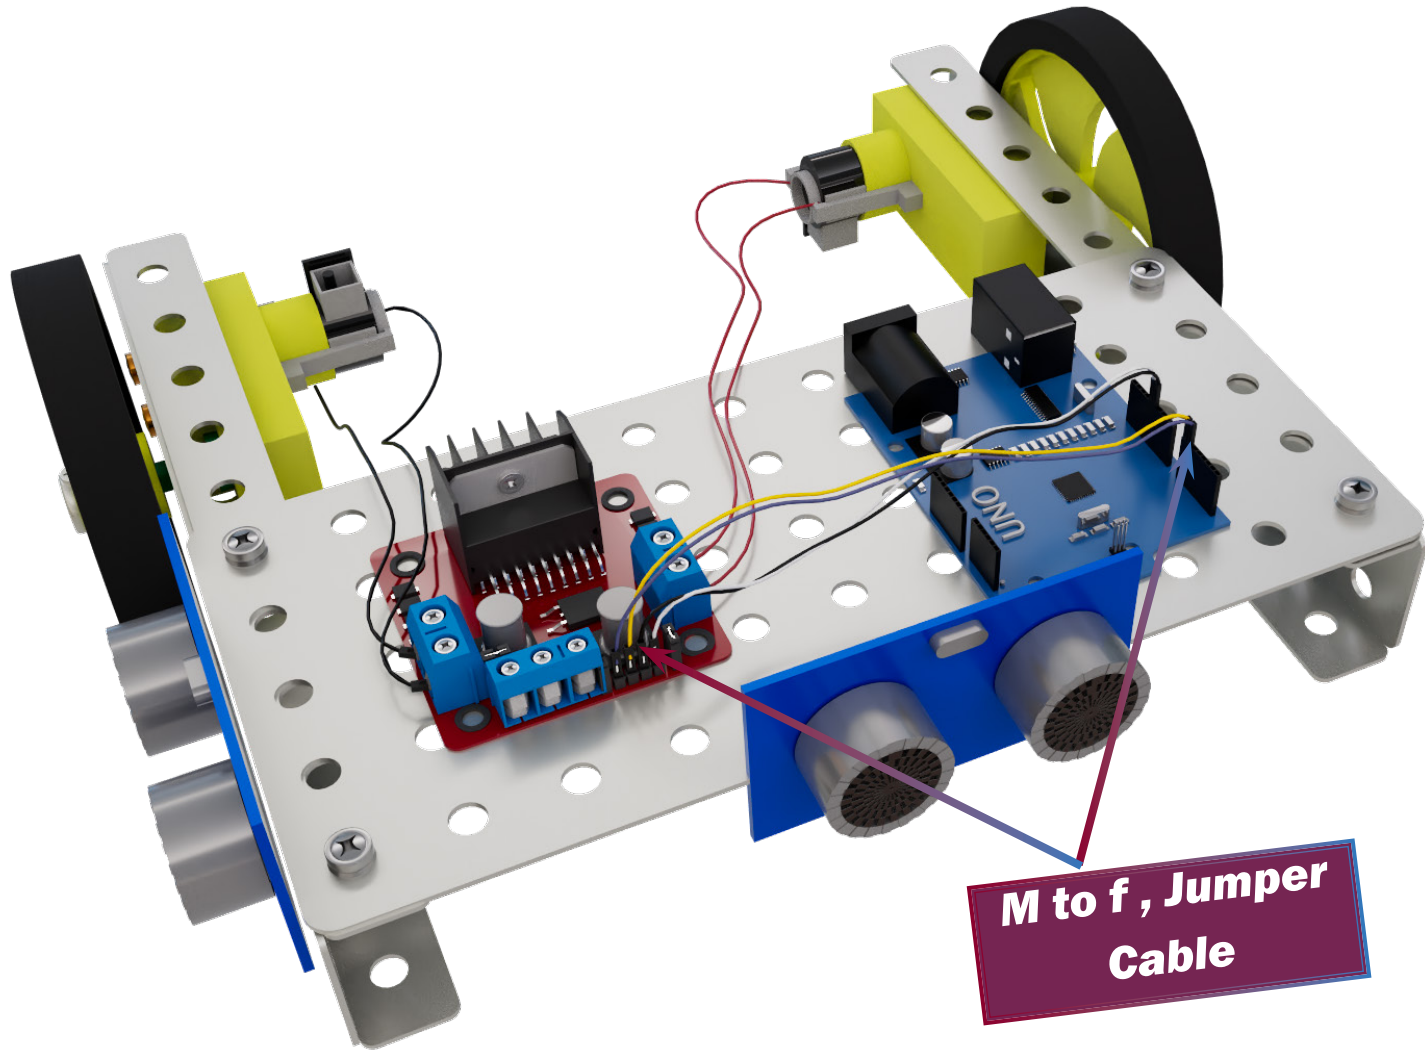

Edge Detecting Bot

Product of

1

**M to f , Jumper
Cable**

**M to f , Jumper
Cable**

16

**Power Supply from
12 V battery**