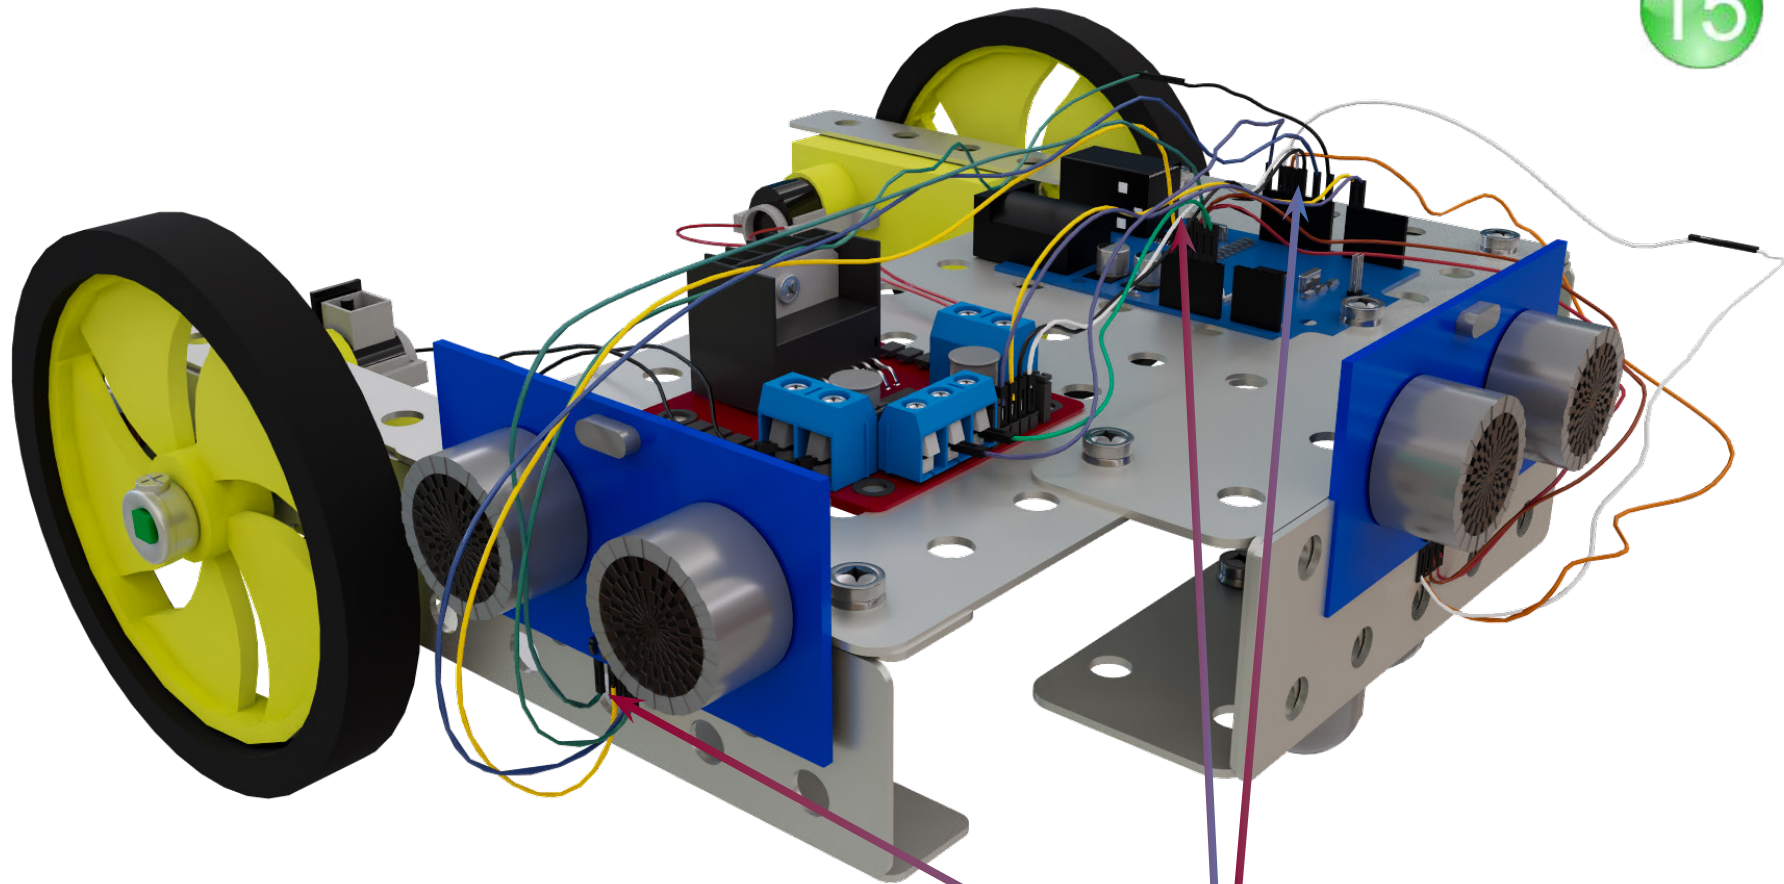

Edge Detecting Bot

Product of

1

**M to f , Jumper
Cable**

**M to f , Jumper
Cable**

16

**Power Supply from
12 V battery**