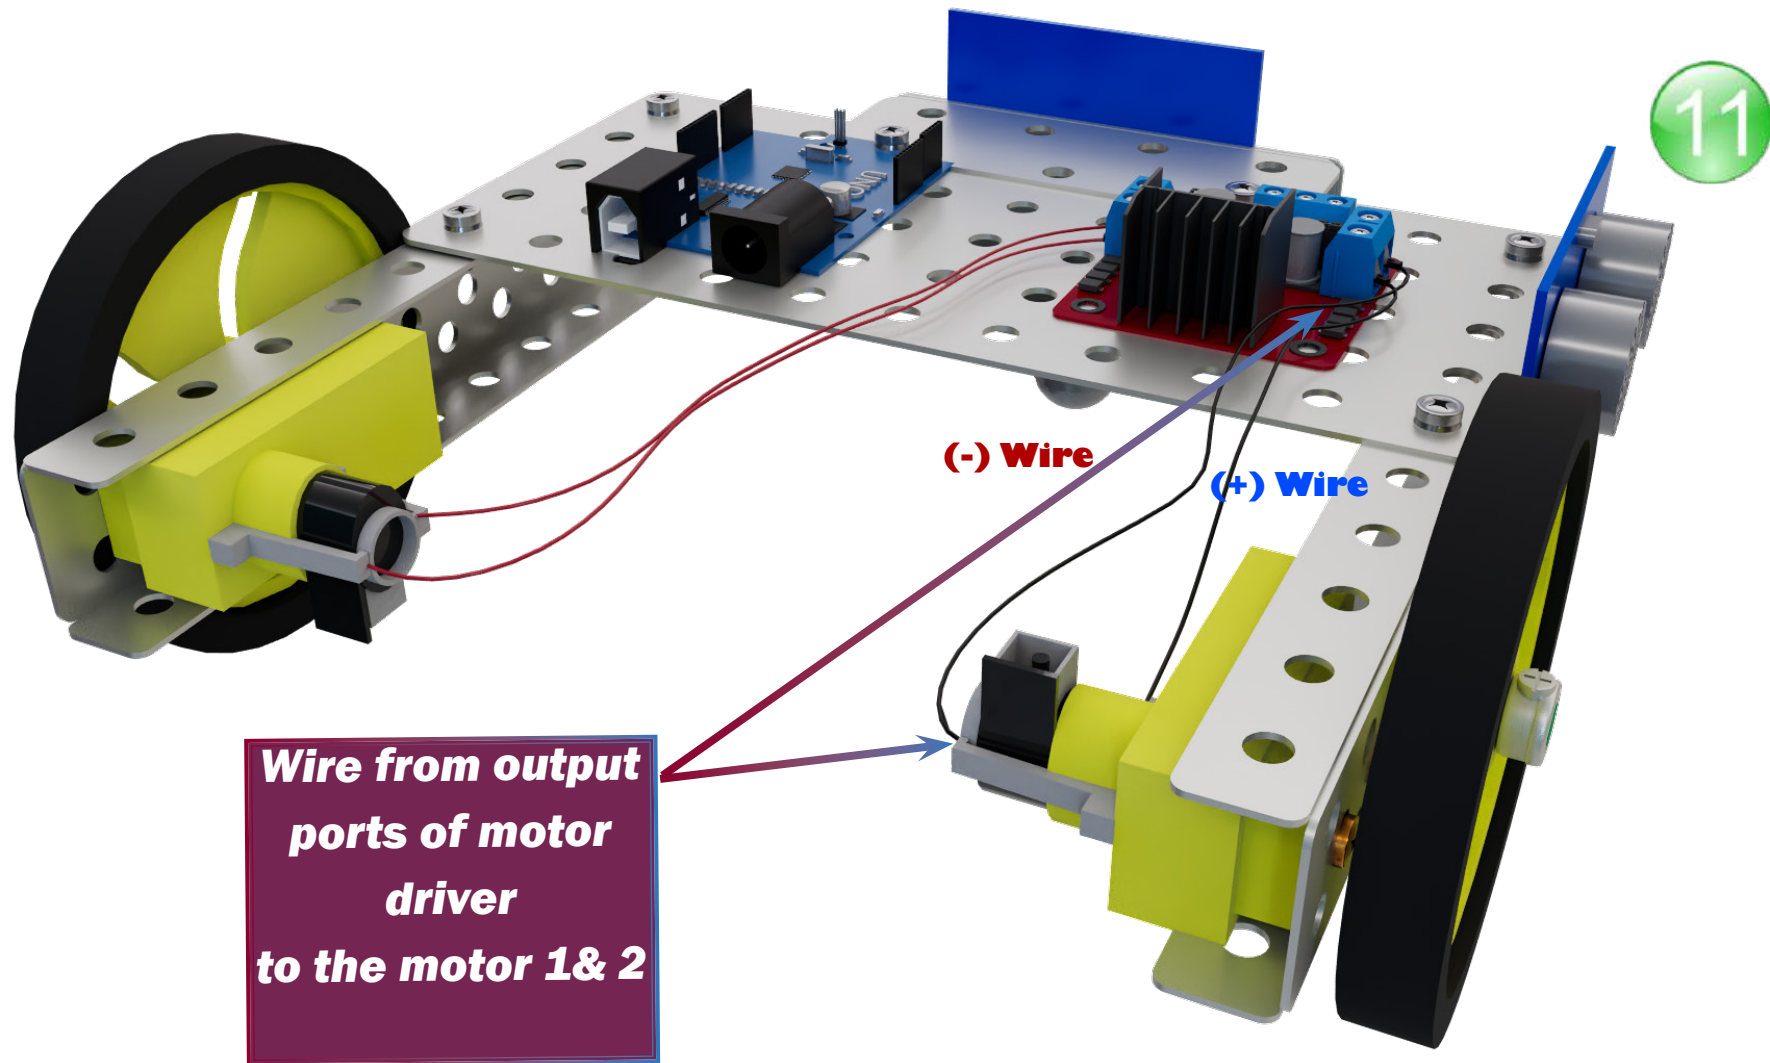

Edge Detecting Bot

Product of

1

**M to f , Jumper
Cable**

**M to f , Jumper
Cable**

16

**Power Supply from
12 V battery**