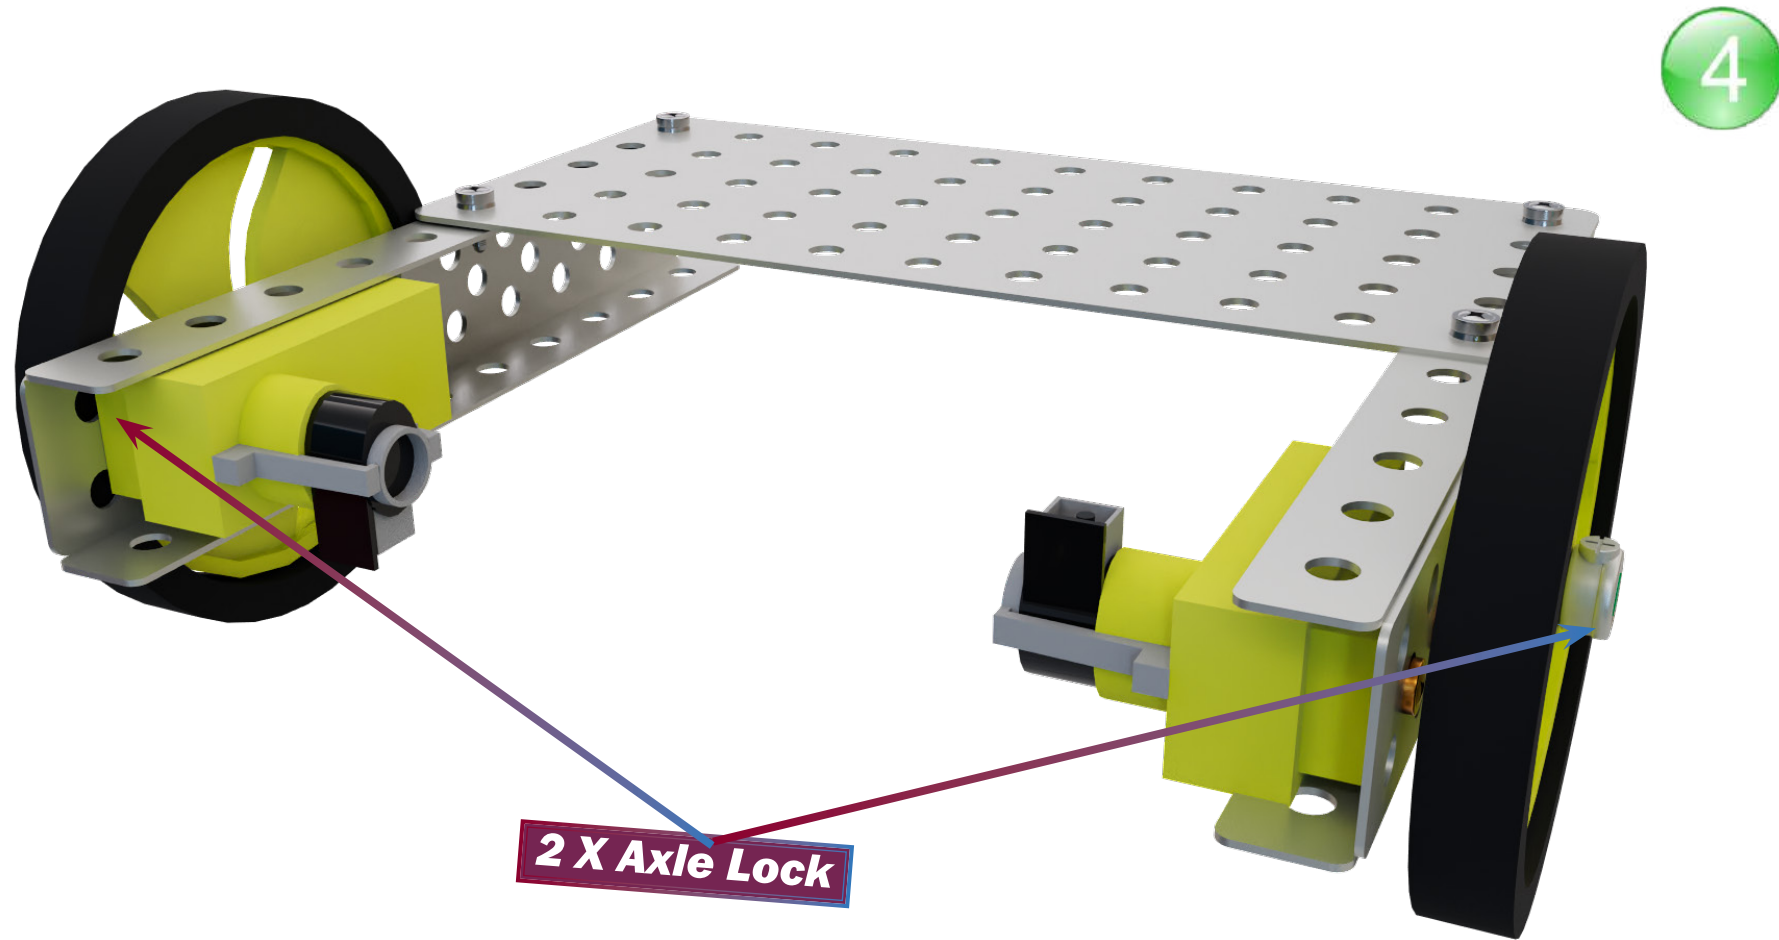

Edge Detecting Bot

Product of

1

**M to f , Jumper
Cable**

**M to f , Jumper
Cable**

16

**Power Supply from
12 V battery**