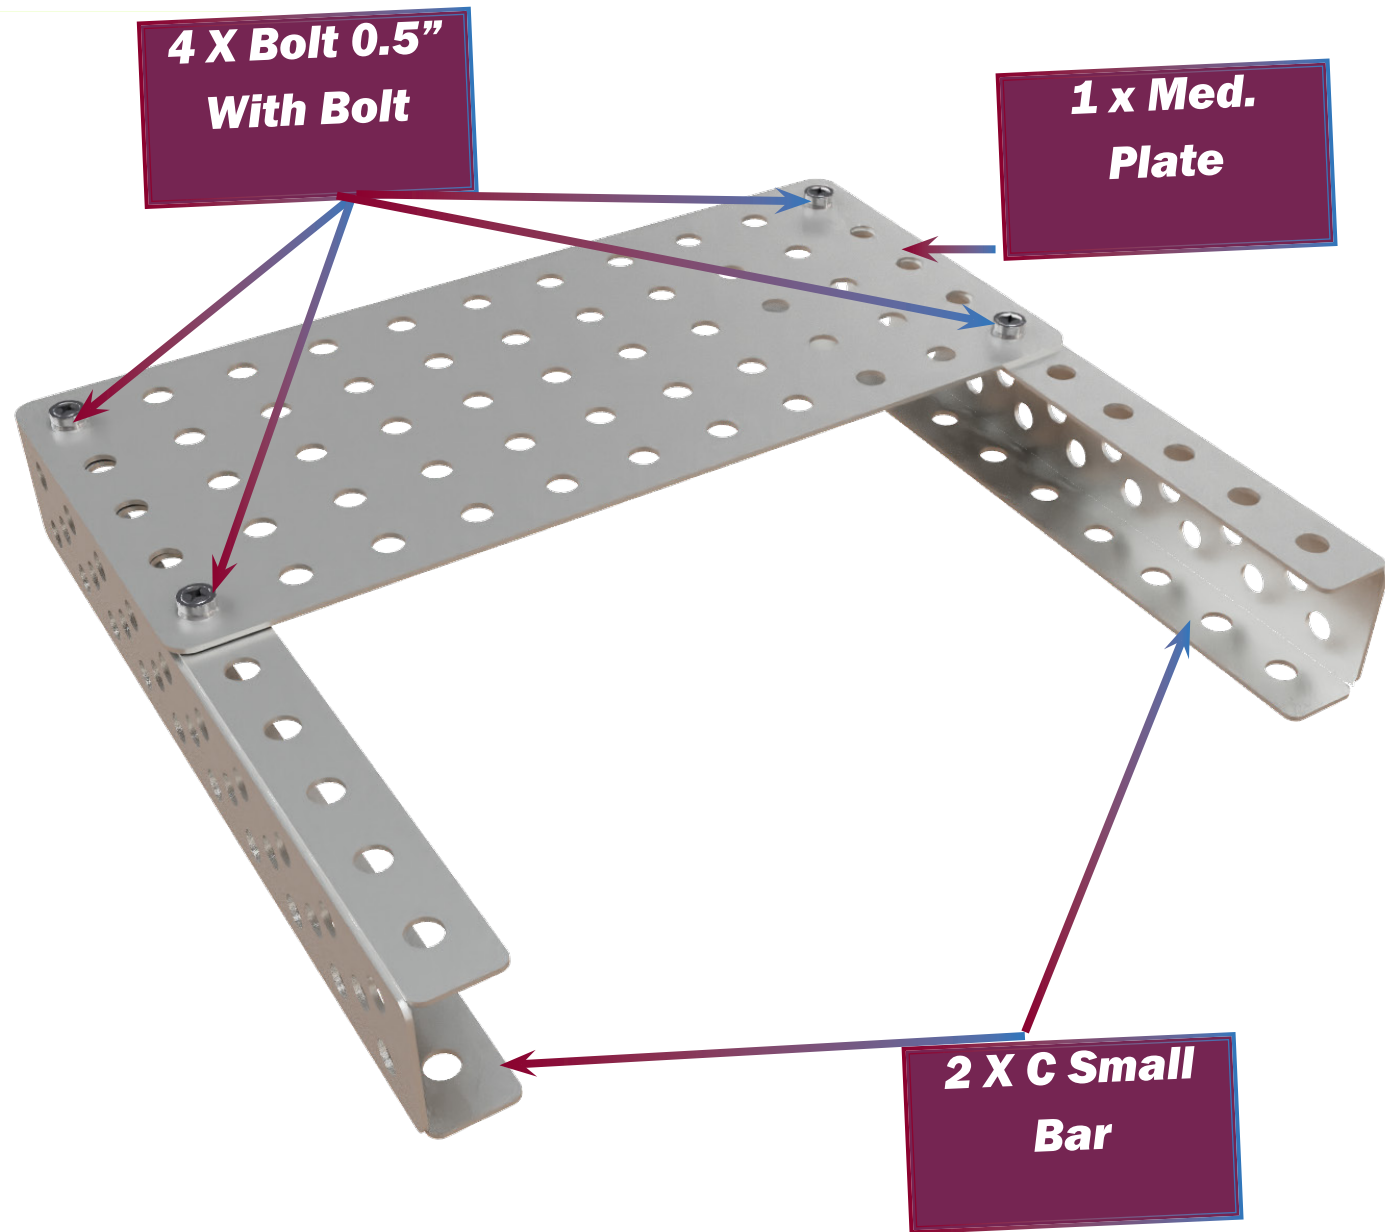

Edge Detecting Bot

Product of

1

**M to f , Jumper
Cable**

**M to f , Jumper
Cable**

16

**Power Supply from
12 V battery**