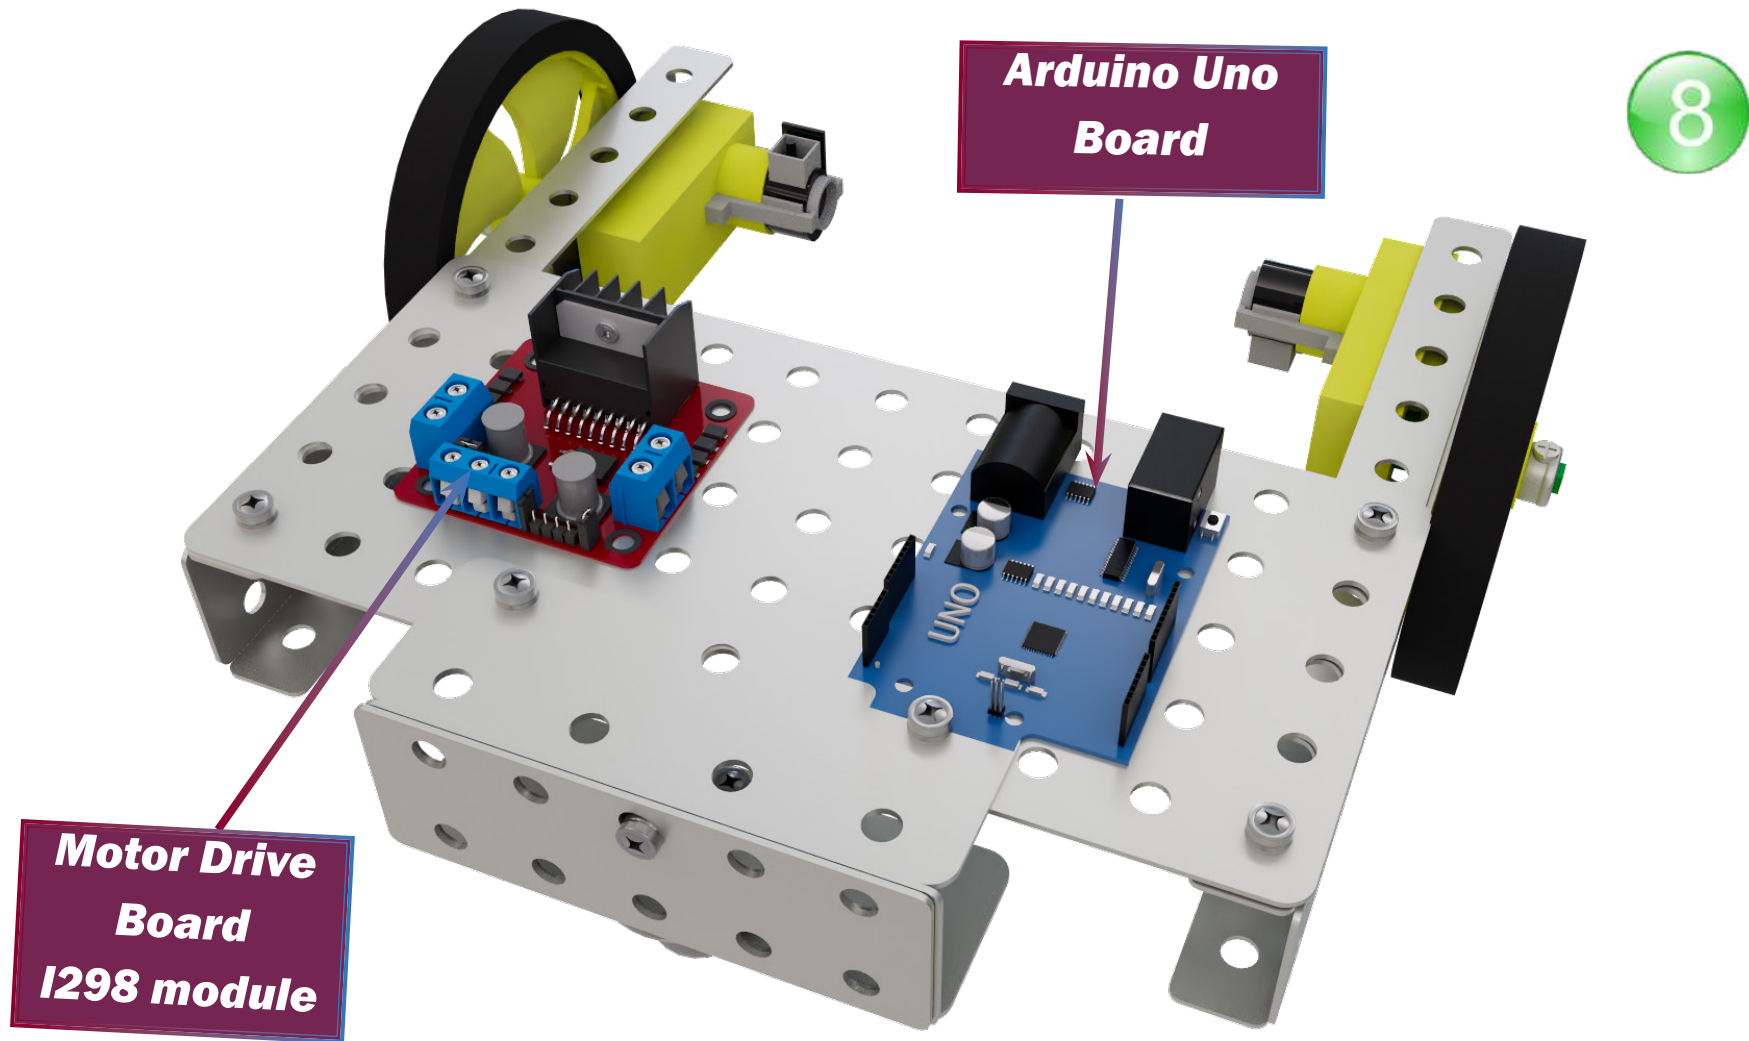

Edge Detecting Bot

Product of

1

**M to f , Jumper
Cable**

**M to f , Jumper
Cable**

16

**Power Supply from
12 V battery**