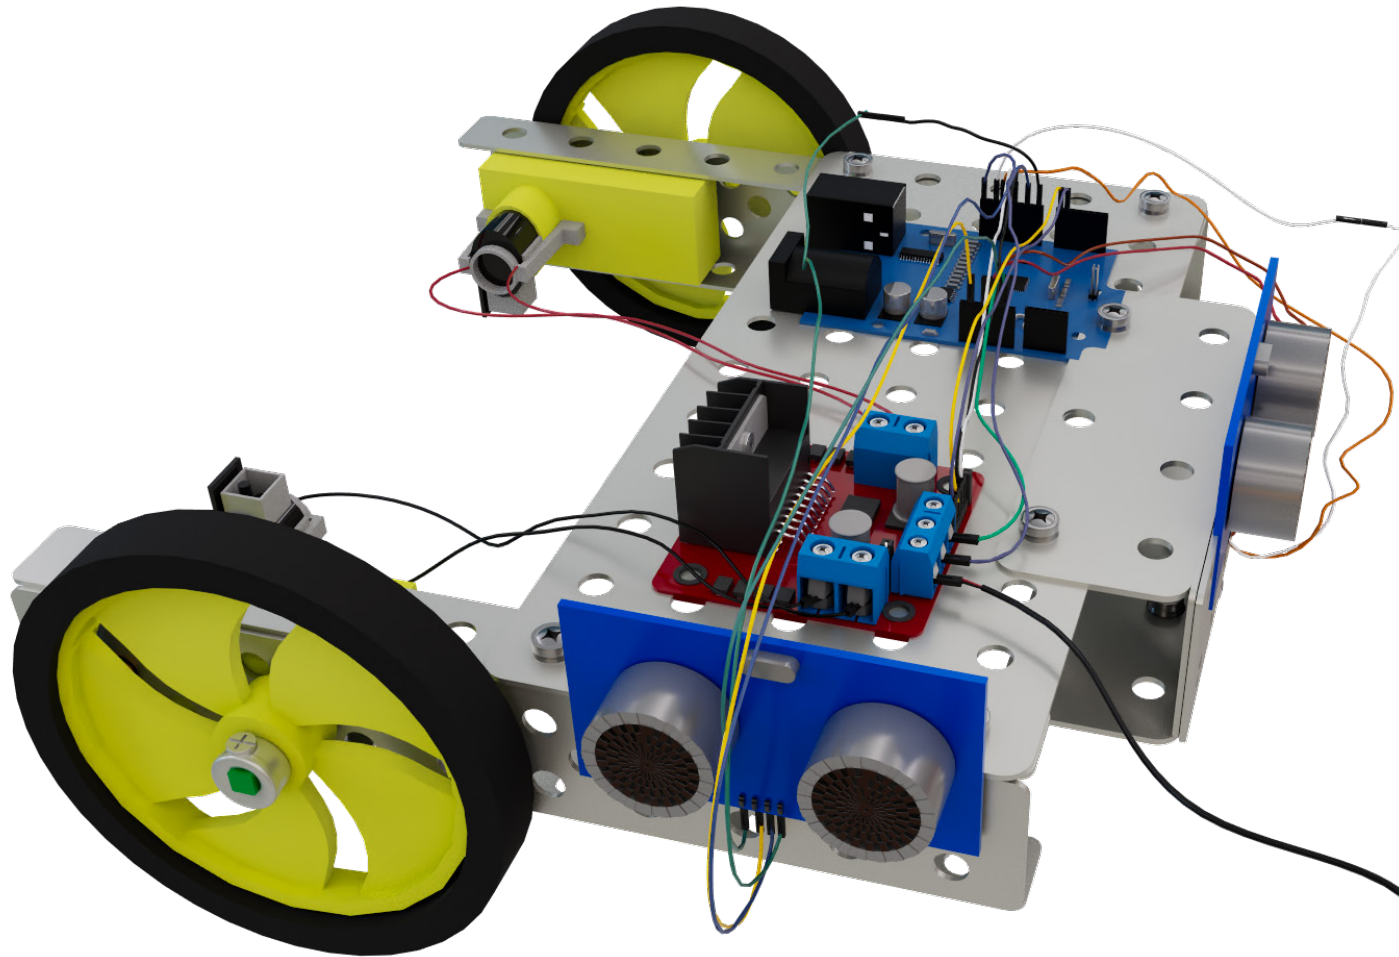

Edge Detecting Bot

Product of

1

**M to f , Jumper
Cable**

**M to f , Jumper
Cable**

16

**Power Supply from
12 V battery**