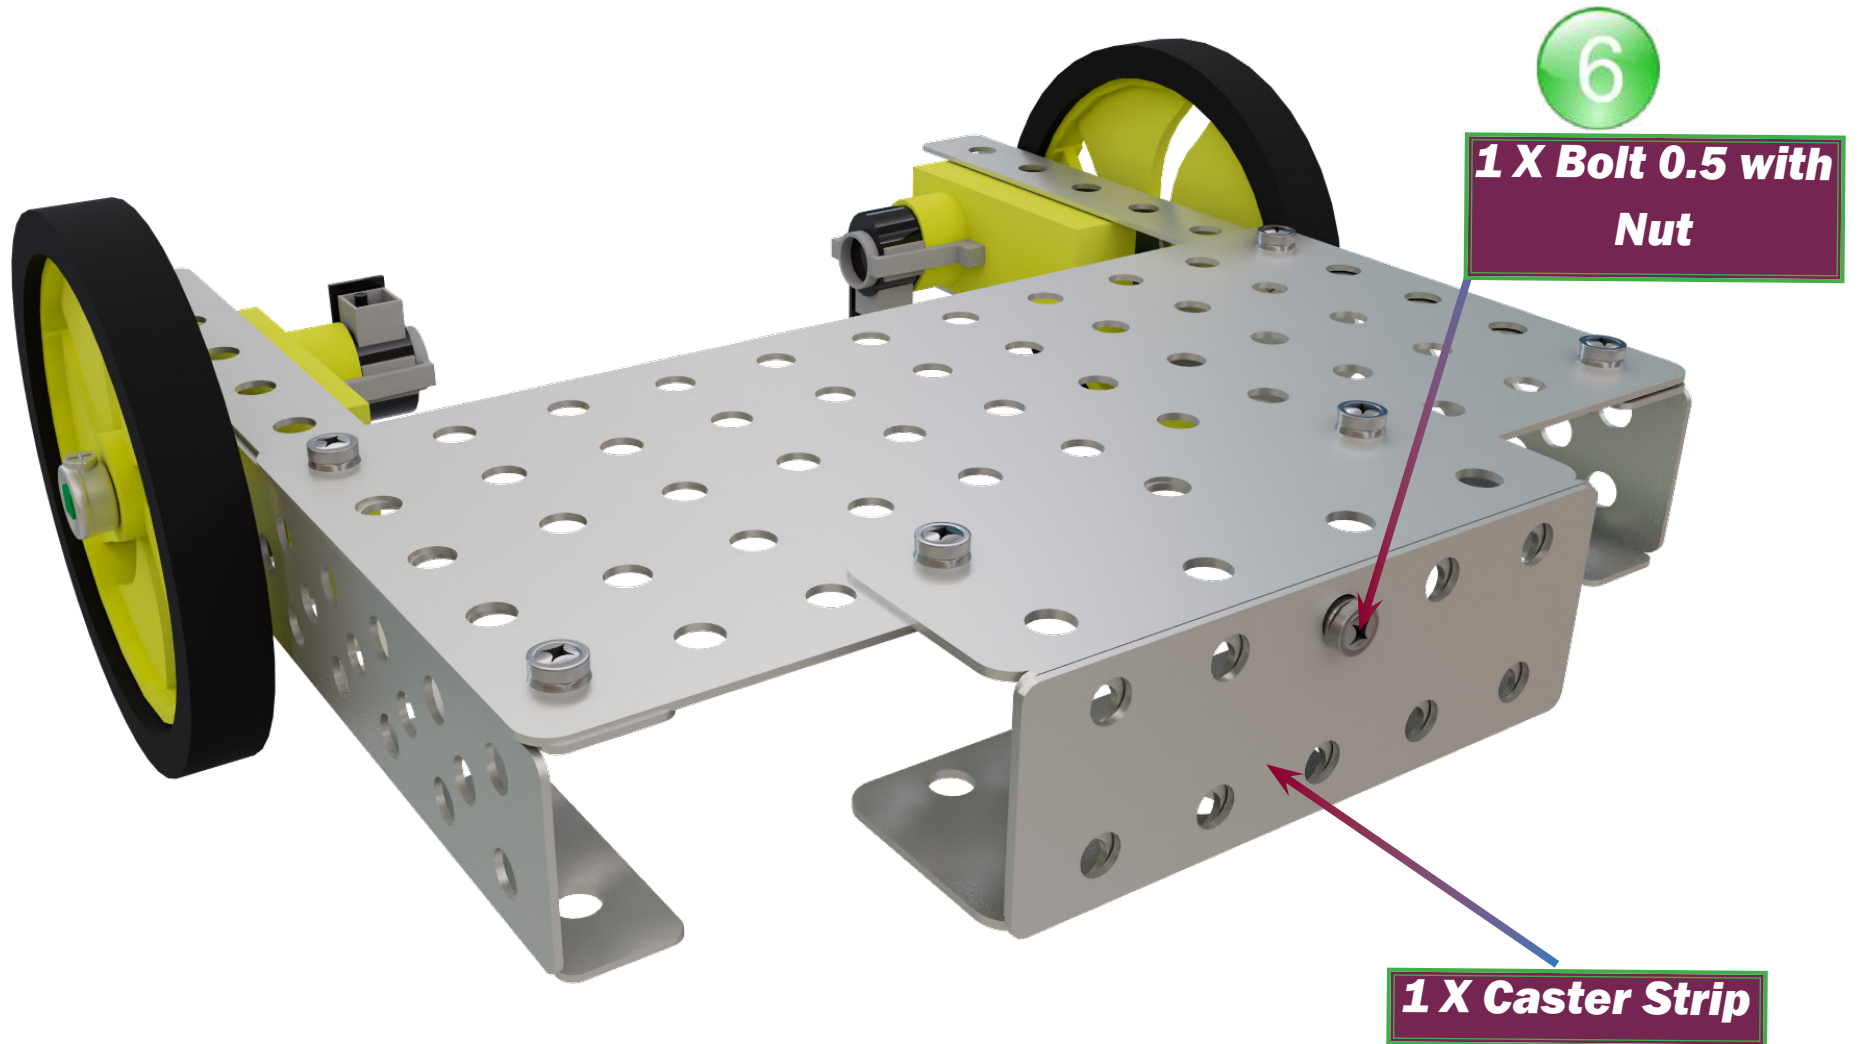

Edge Detecting Bot

Product of

1

**M to f , Jumper
Cable**

**M to f , Jumper
Cable**

16

**Power Supply from
12 V battery**