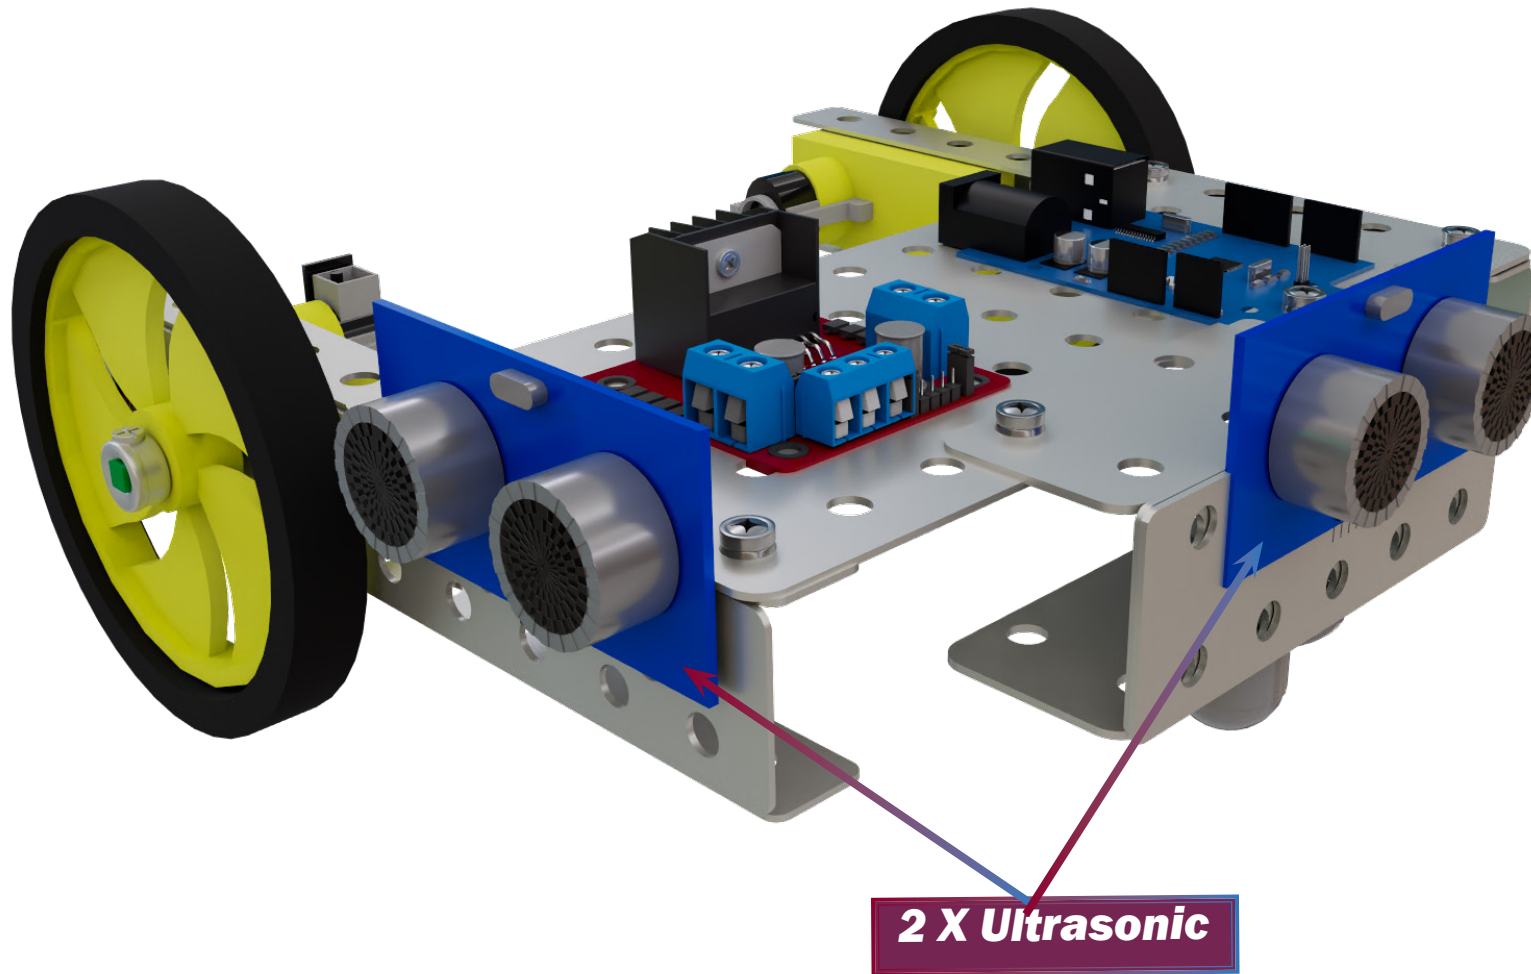

Edge Detecting Bot

Product of

1

**M to f , Jumper
Cable**

**M to f , Jumper
Cable**

16

**Power Supply from
12 V battery**