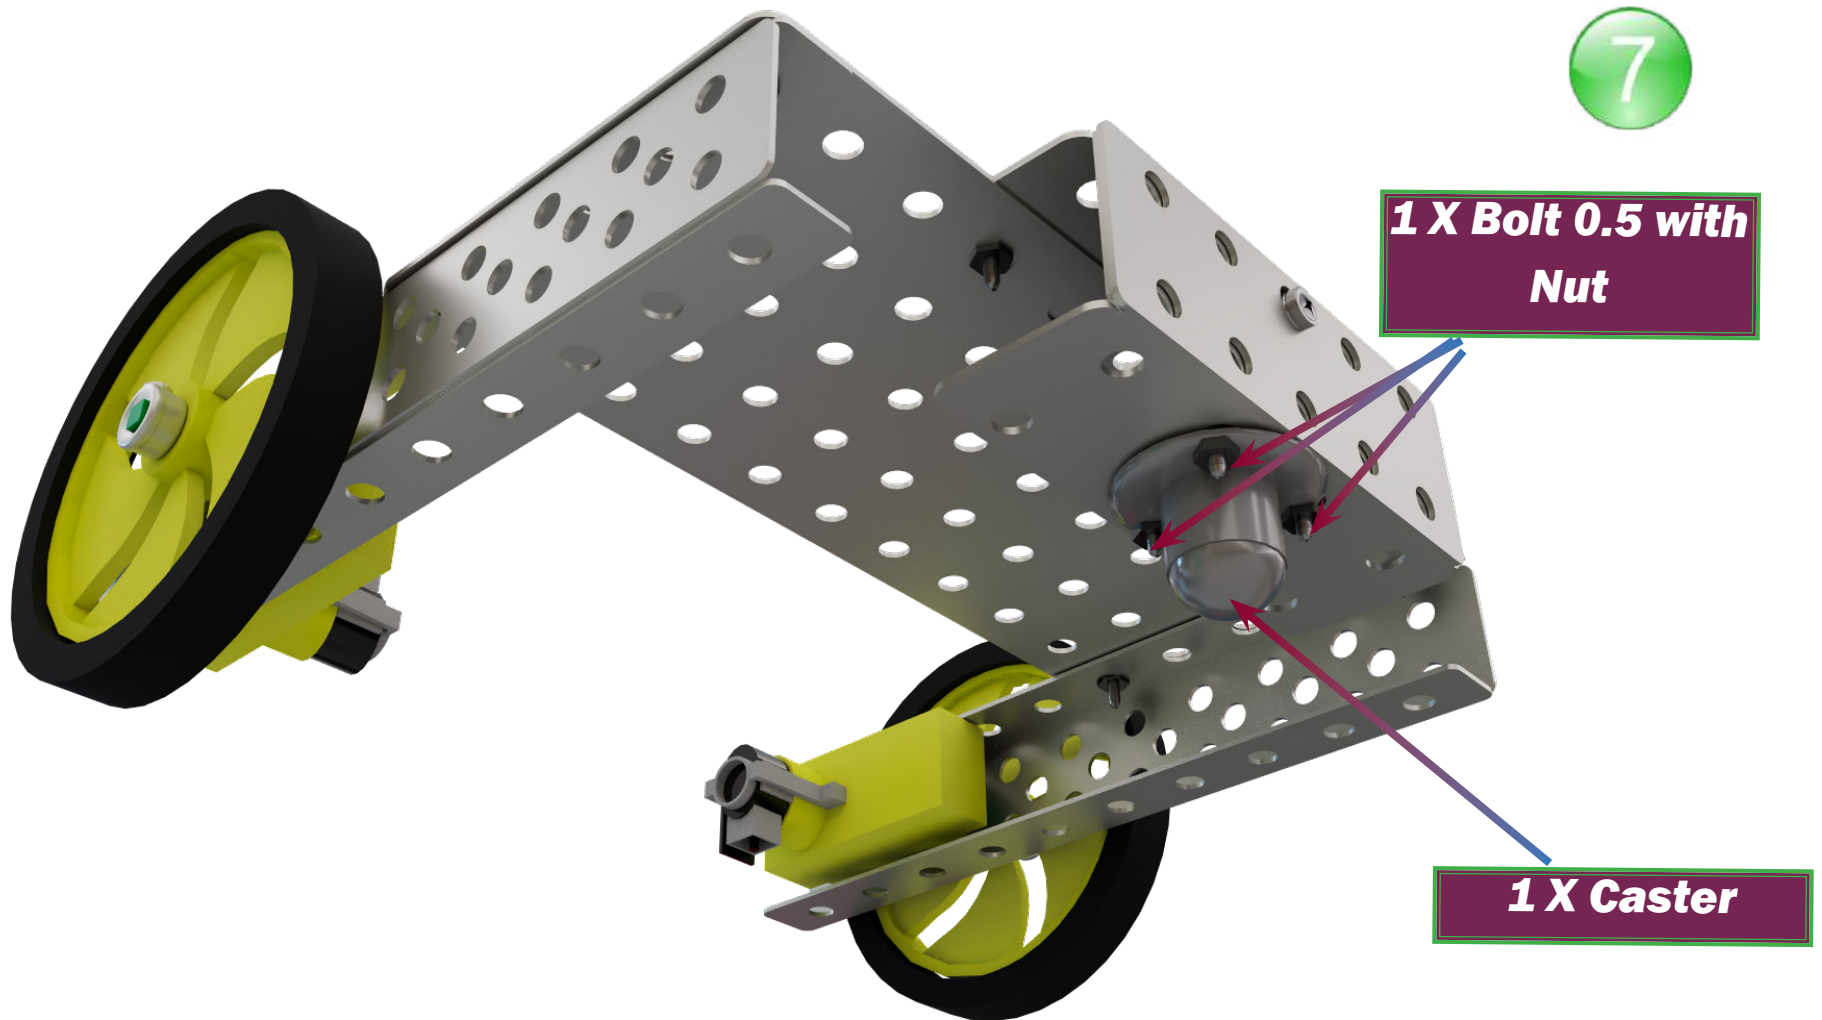

Edge Detecting Bot

Product of

1

**M to f , Jumper
Cable**

**M to f , Jumper
Cable**

16

**Power Supply from
12 V battery**