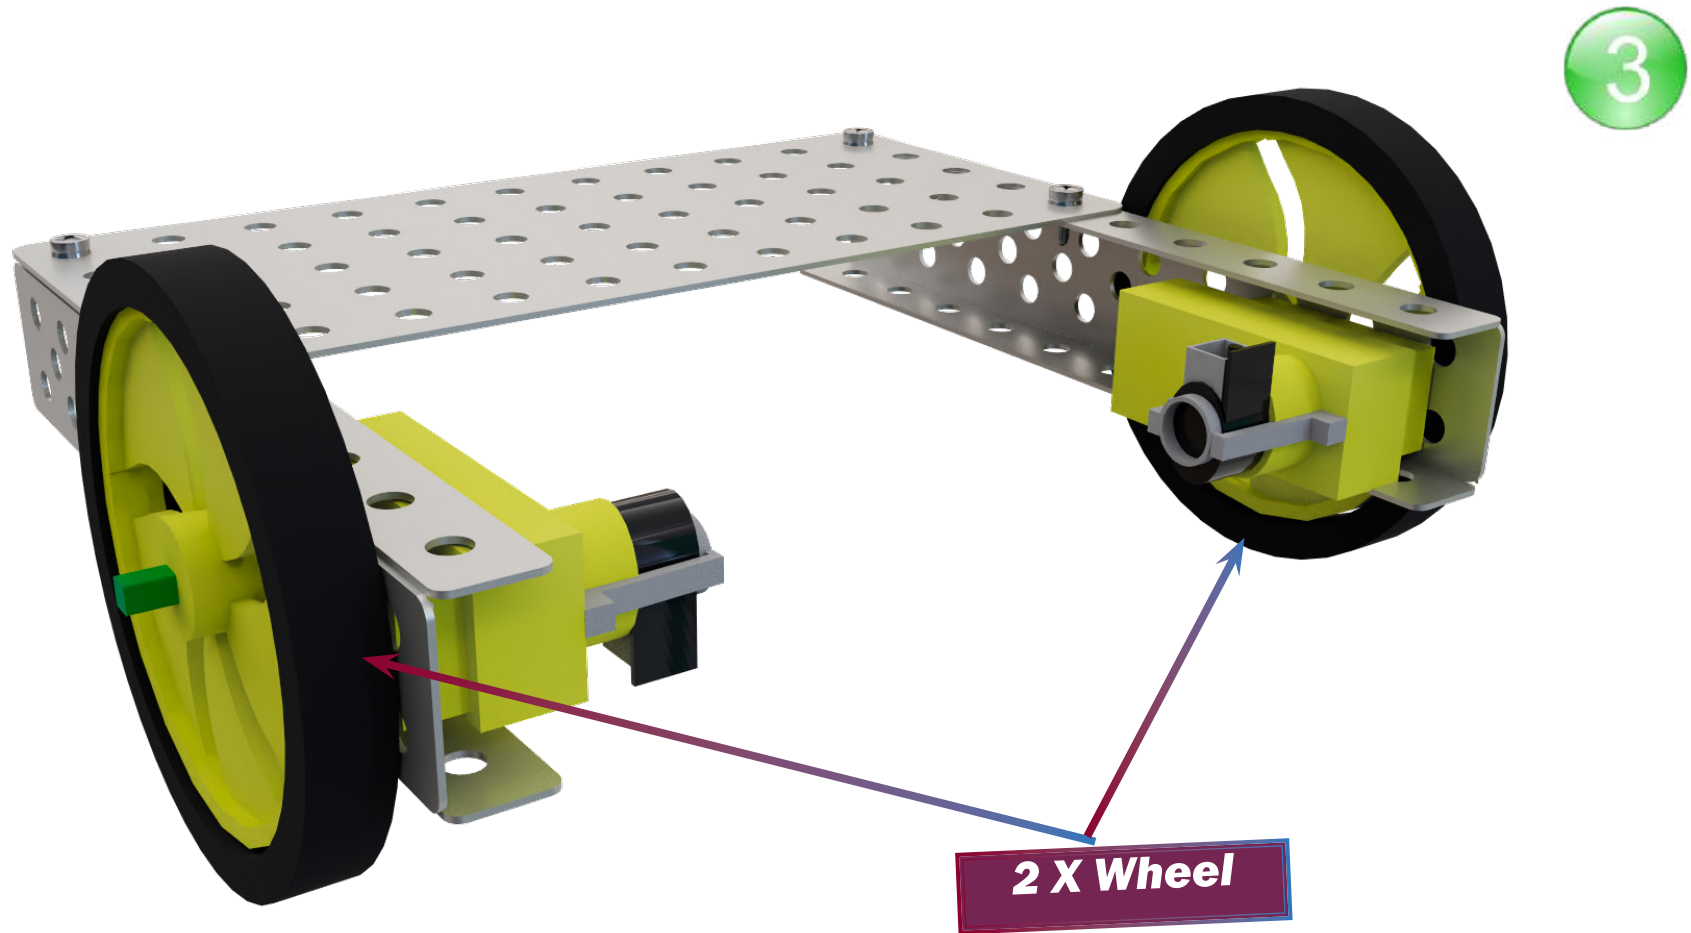

Edge Detecting Bot

Product of

1

**M to f , Jumper
Cable**

**M to f , Jumper
Cable**

16

**Power Supply from
12 V battery**