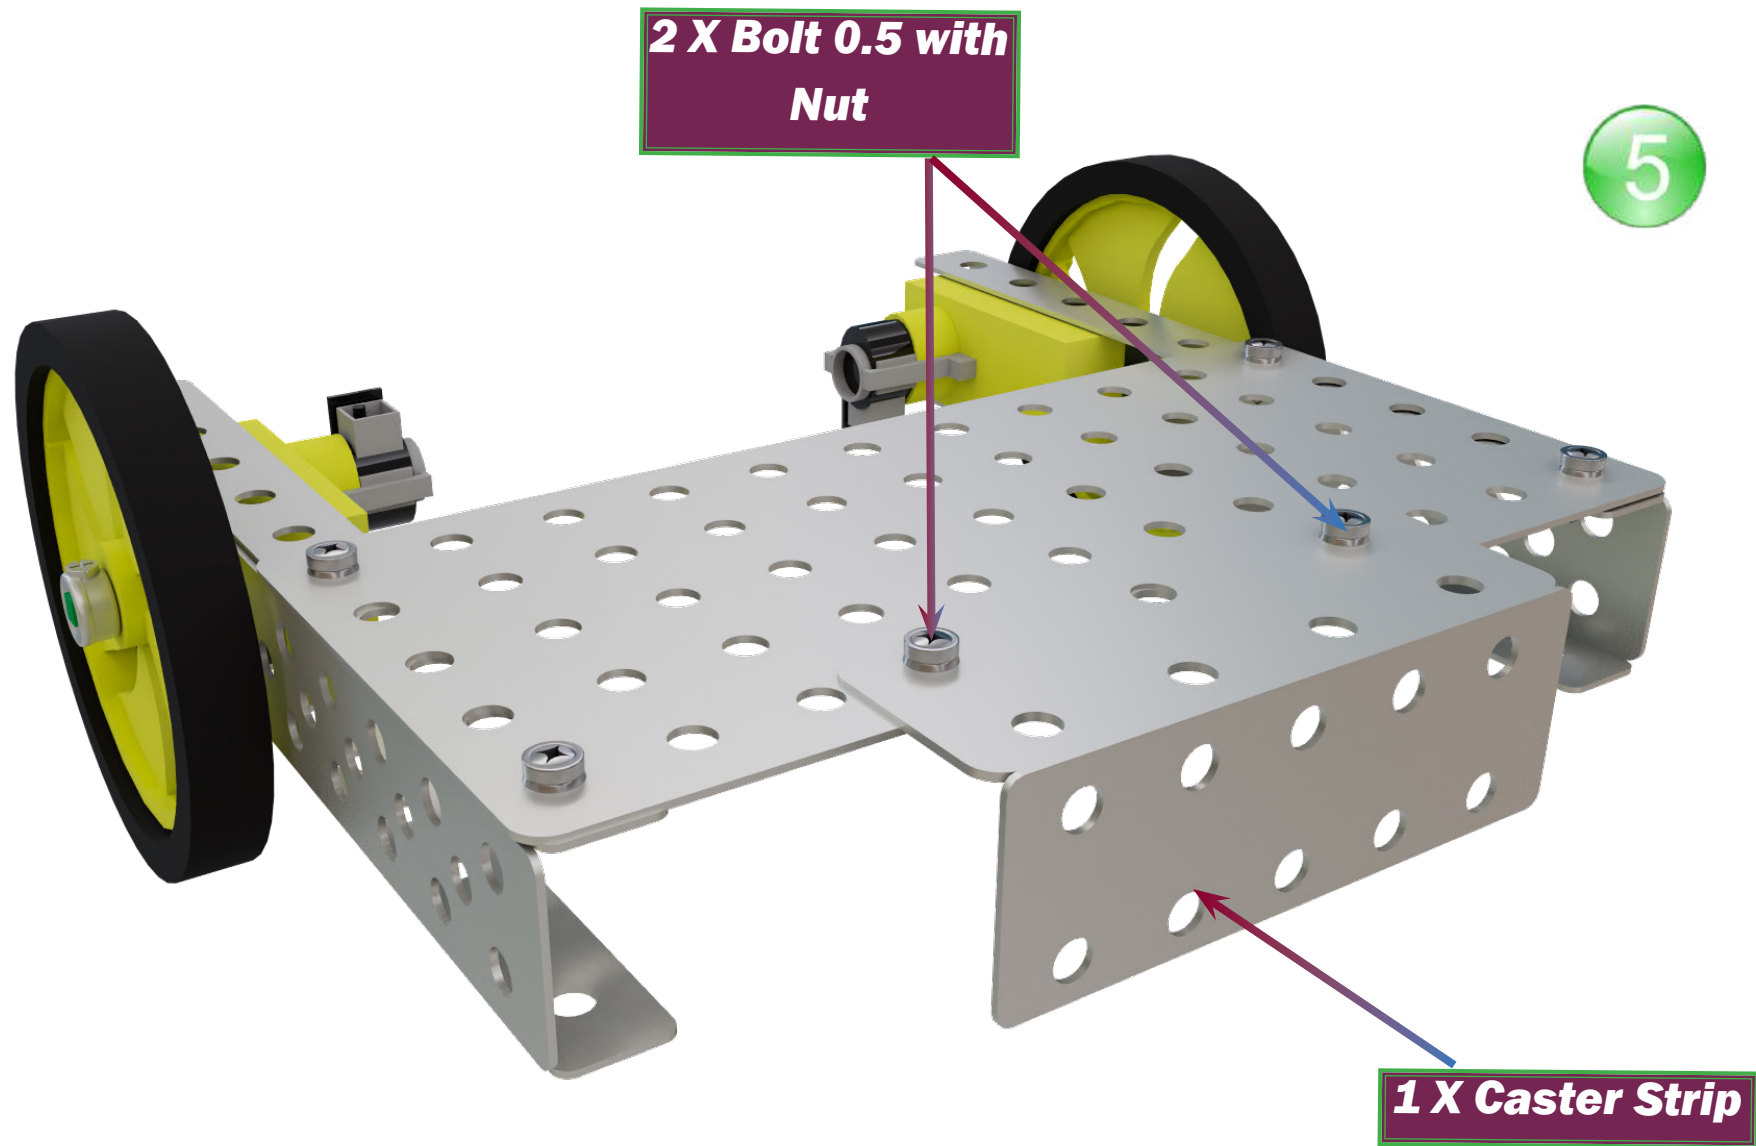

Edge Detecting Bot

Product of

1

**M to f , Jumper
Cable**

**M to f , Jumper
Cable**

16

**Power Supply from
12 V battery**