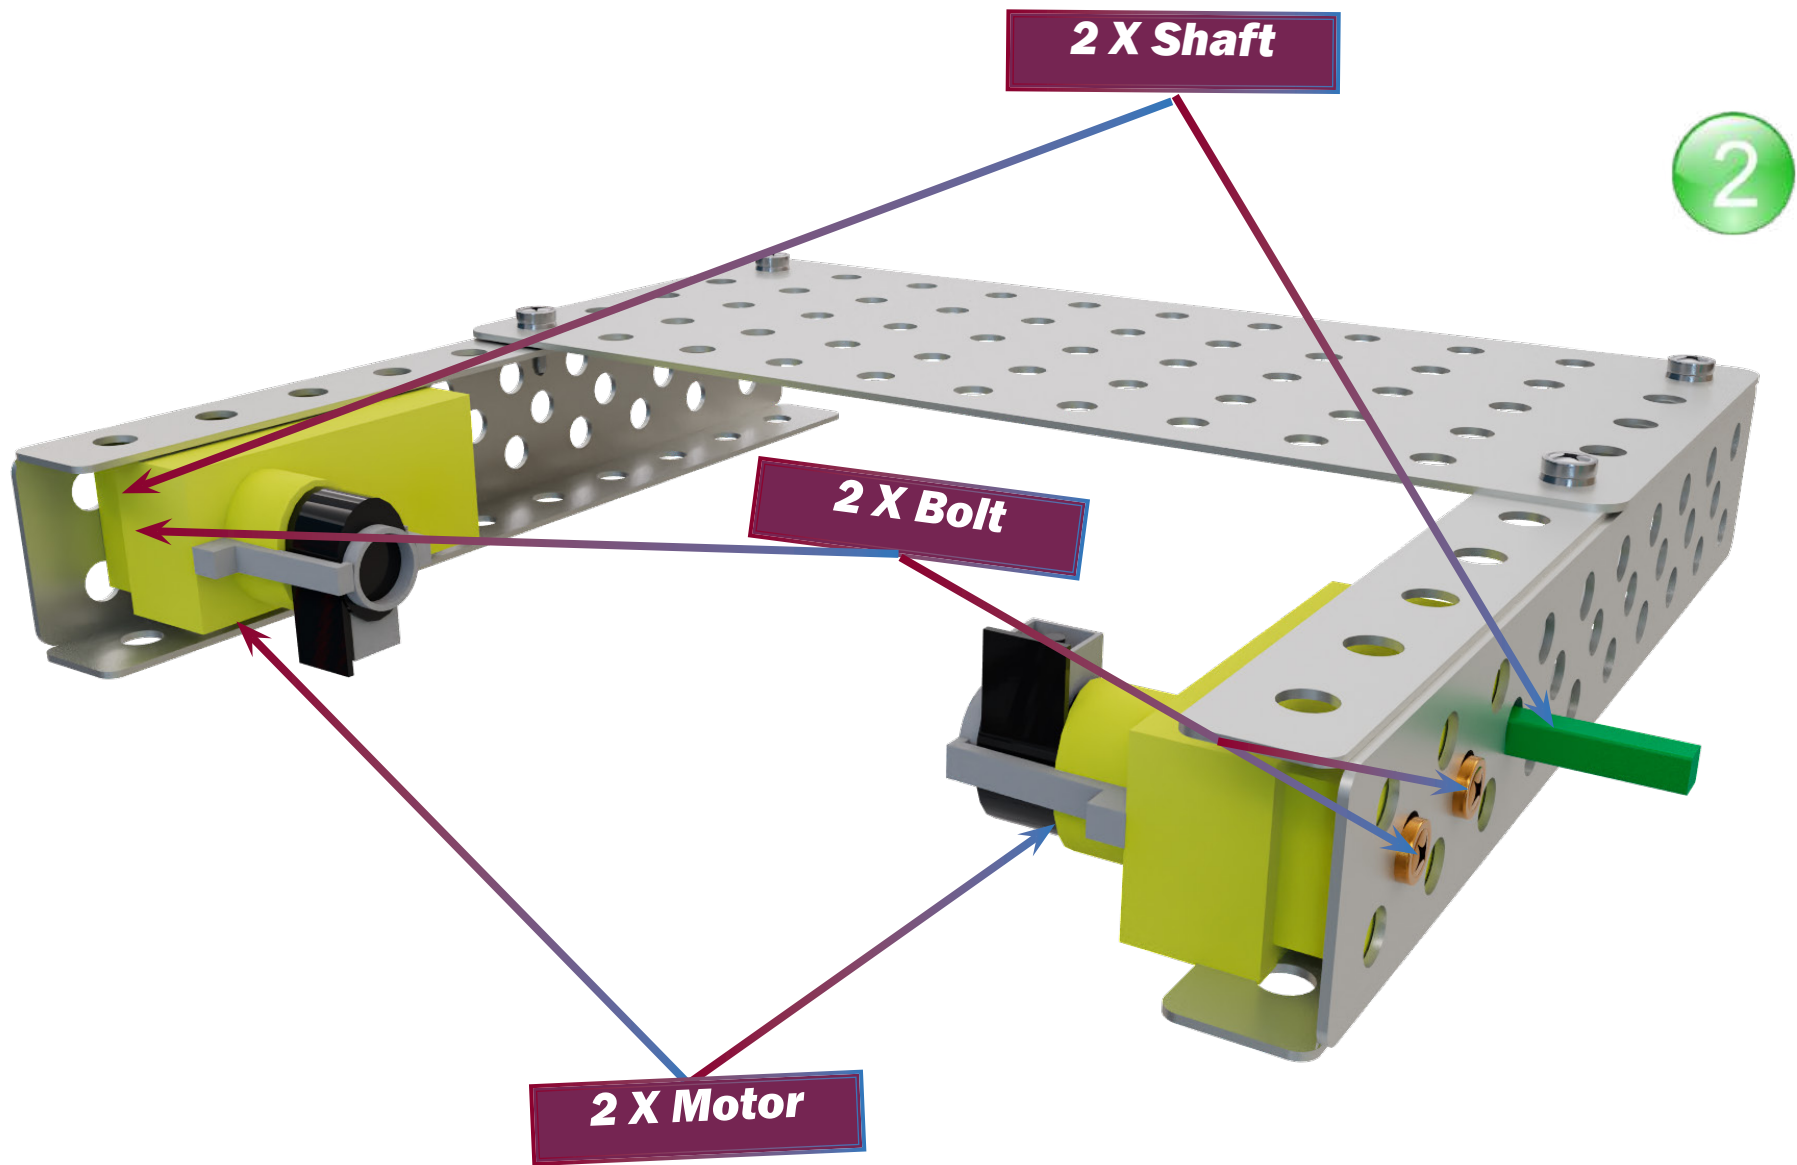

Edge Detecting Bot

Product of

1

**M to f , Jumper
Cable**

**M to f , Jumper
Cable**

16

**Power Supply from
12 V battery**